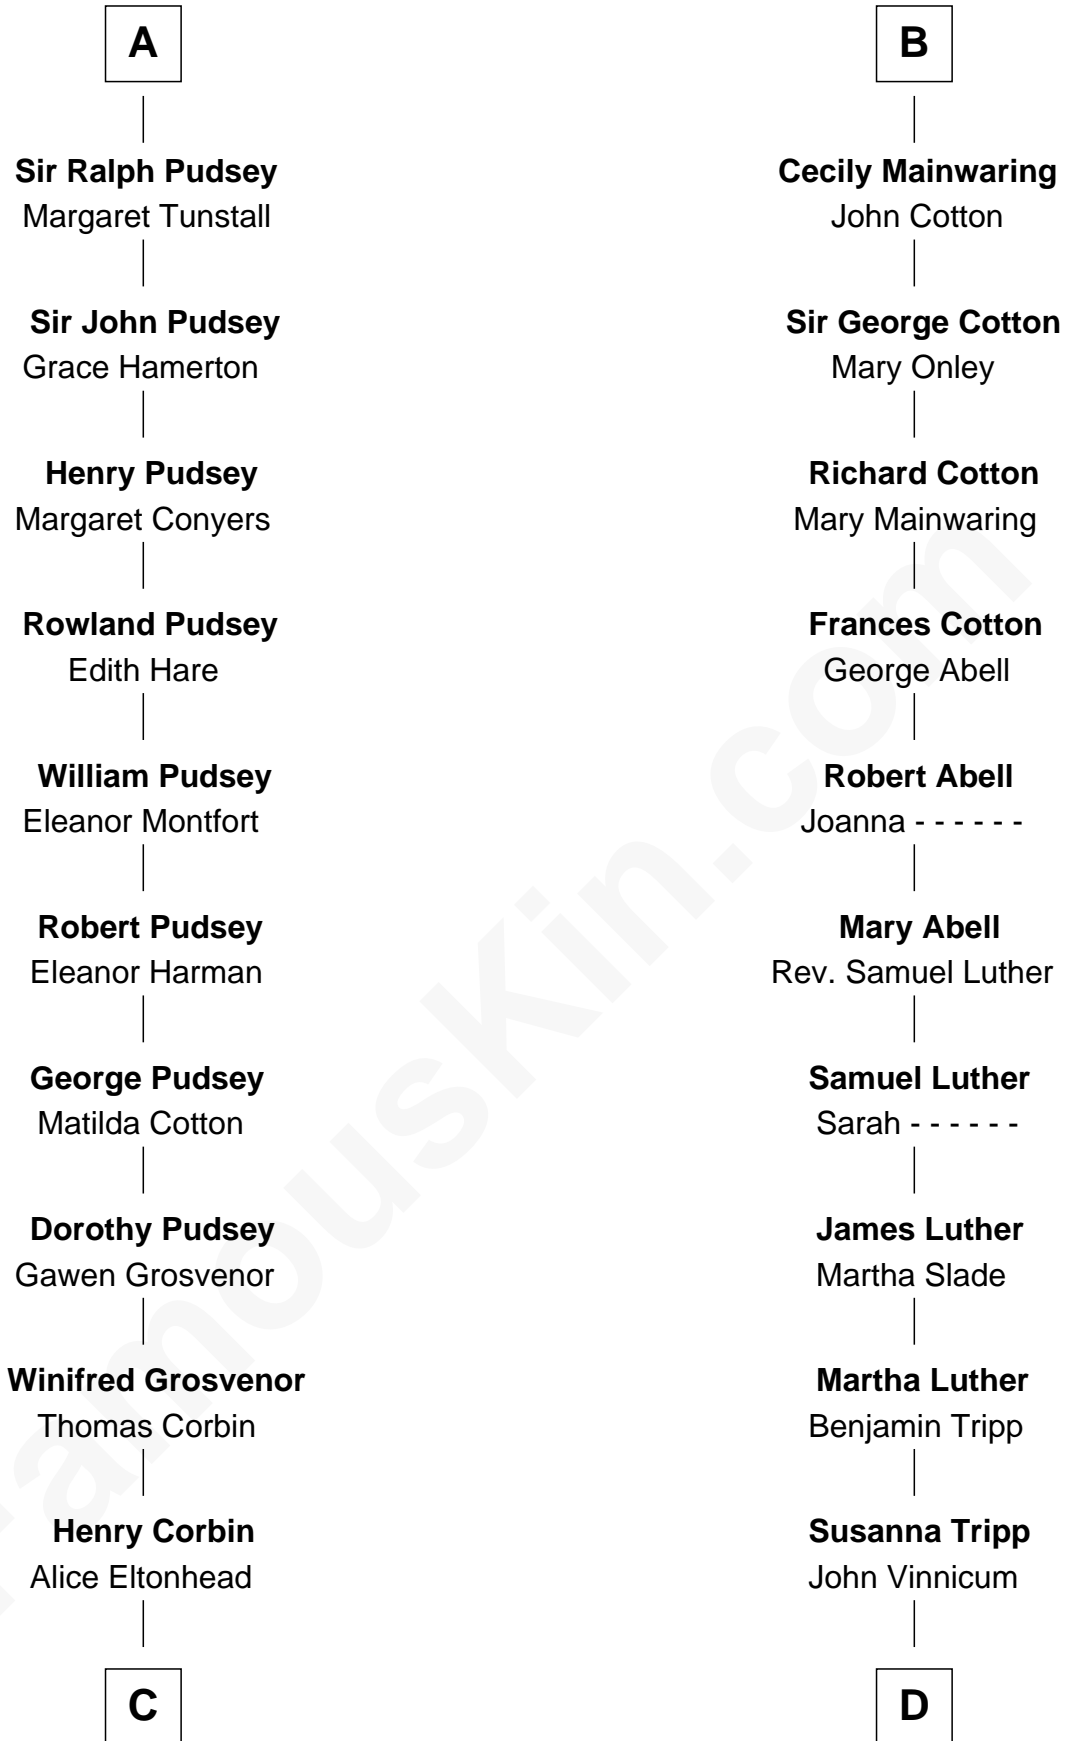

## Relationship Chart of

### Richard Henry Lee

*Signer of the Declaration of Independence*

19th cousin 1 time removed of

**Lizzie Borden**

*Accused Murderess*

**C**

**Laetitia Corbin**

Richard Lee

**Gov. Thomas Lee**

Hannah Ludwell

**Richard Henry Lee**

*Signer of Declaration of Independence*

**D**

**Sarah L. Vinnicum**

Joseph Morse

**Anthony Morse**

Rhoda Morrison

**Sarah Anthony Morse**

Andrew Jackson Borden

**Lizzie Borden**

*Accused Murderess*

FamousKin.com