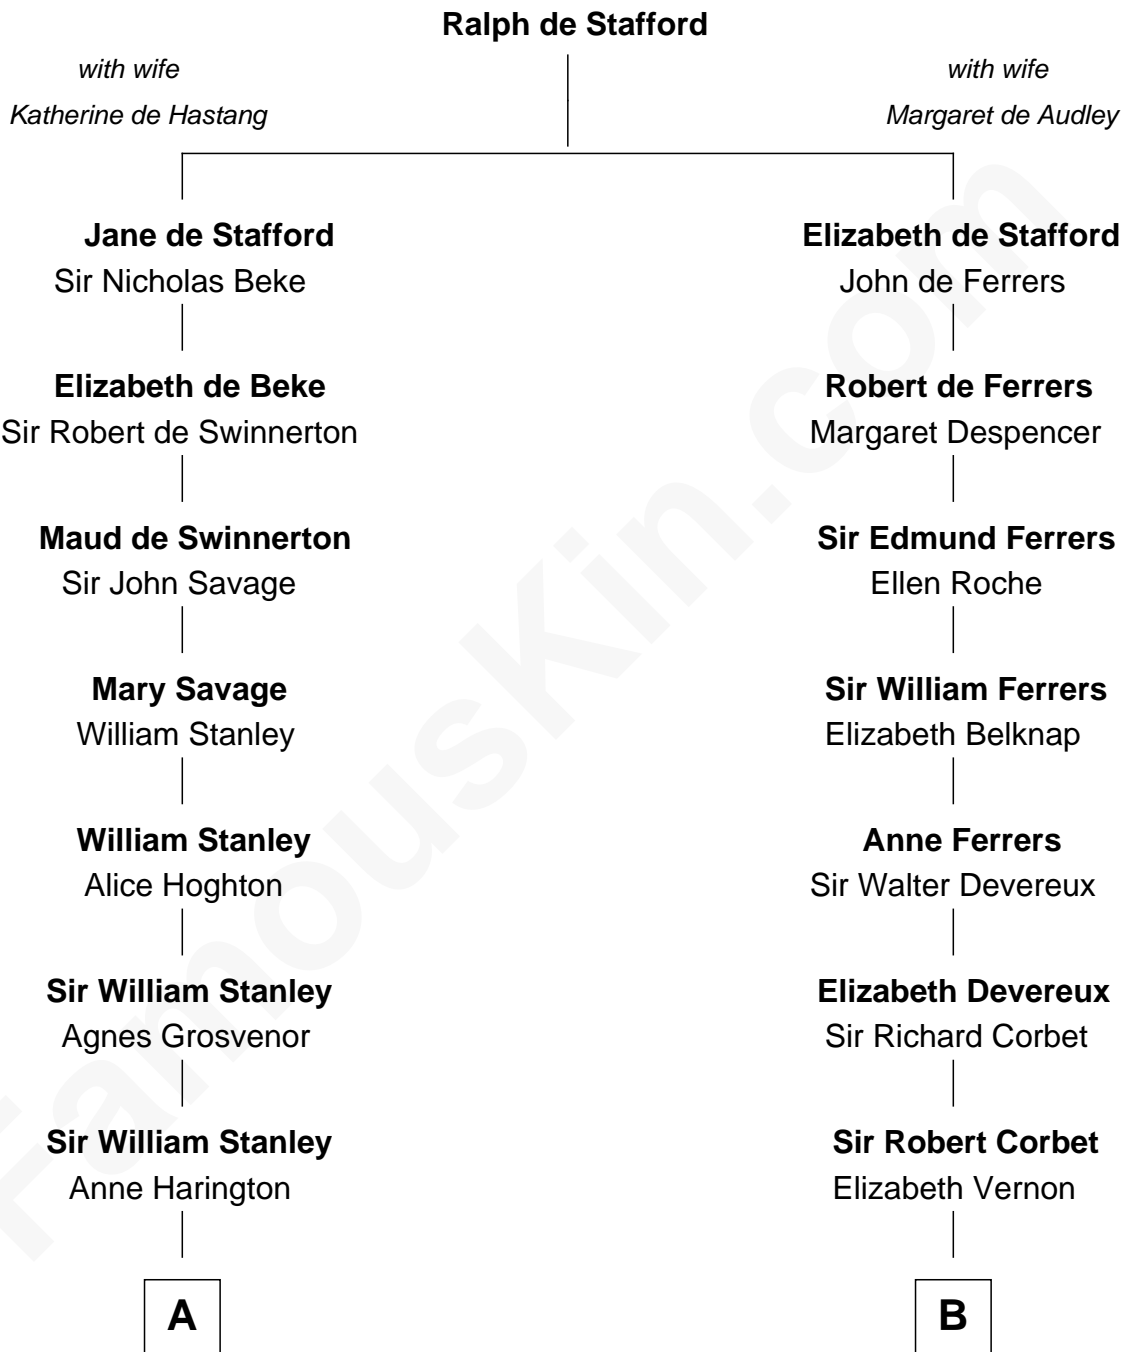

FamousKin.com Relationship Chart of

Richard Henry Lee

Signer of the Declaration of Independence

13th cousin 7 times removed of

Lizzie Borden

Accused Murderess

C

—
Sarah L. Vinnicum

Joseph Morse

—
Anthony Morse

Rhoda Morrison

—
Sarah Anthony Morse

Andrew Jackson Borden

—
Lizzie Borden

Accused Murderess

FamousKin.com