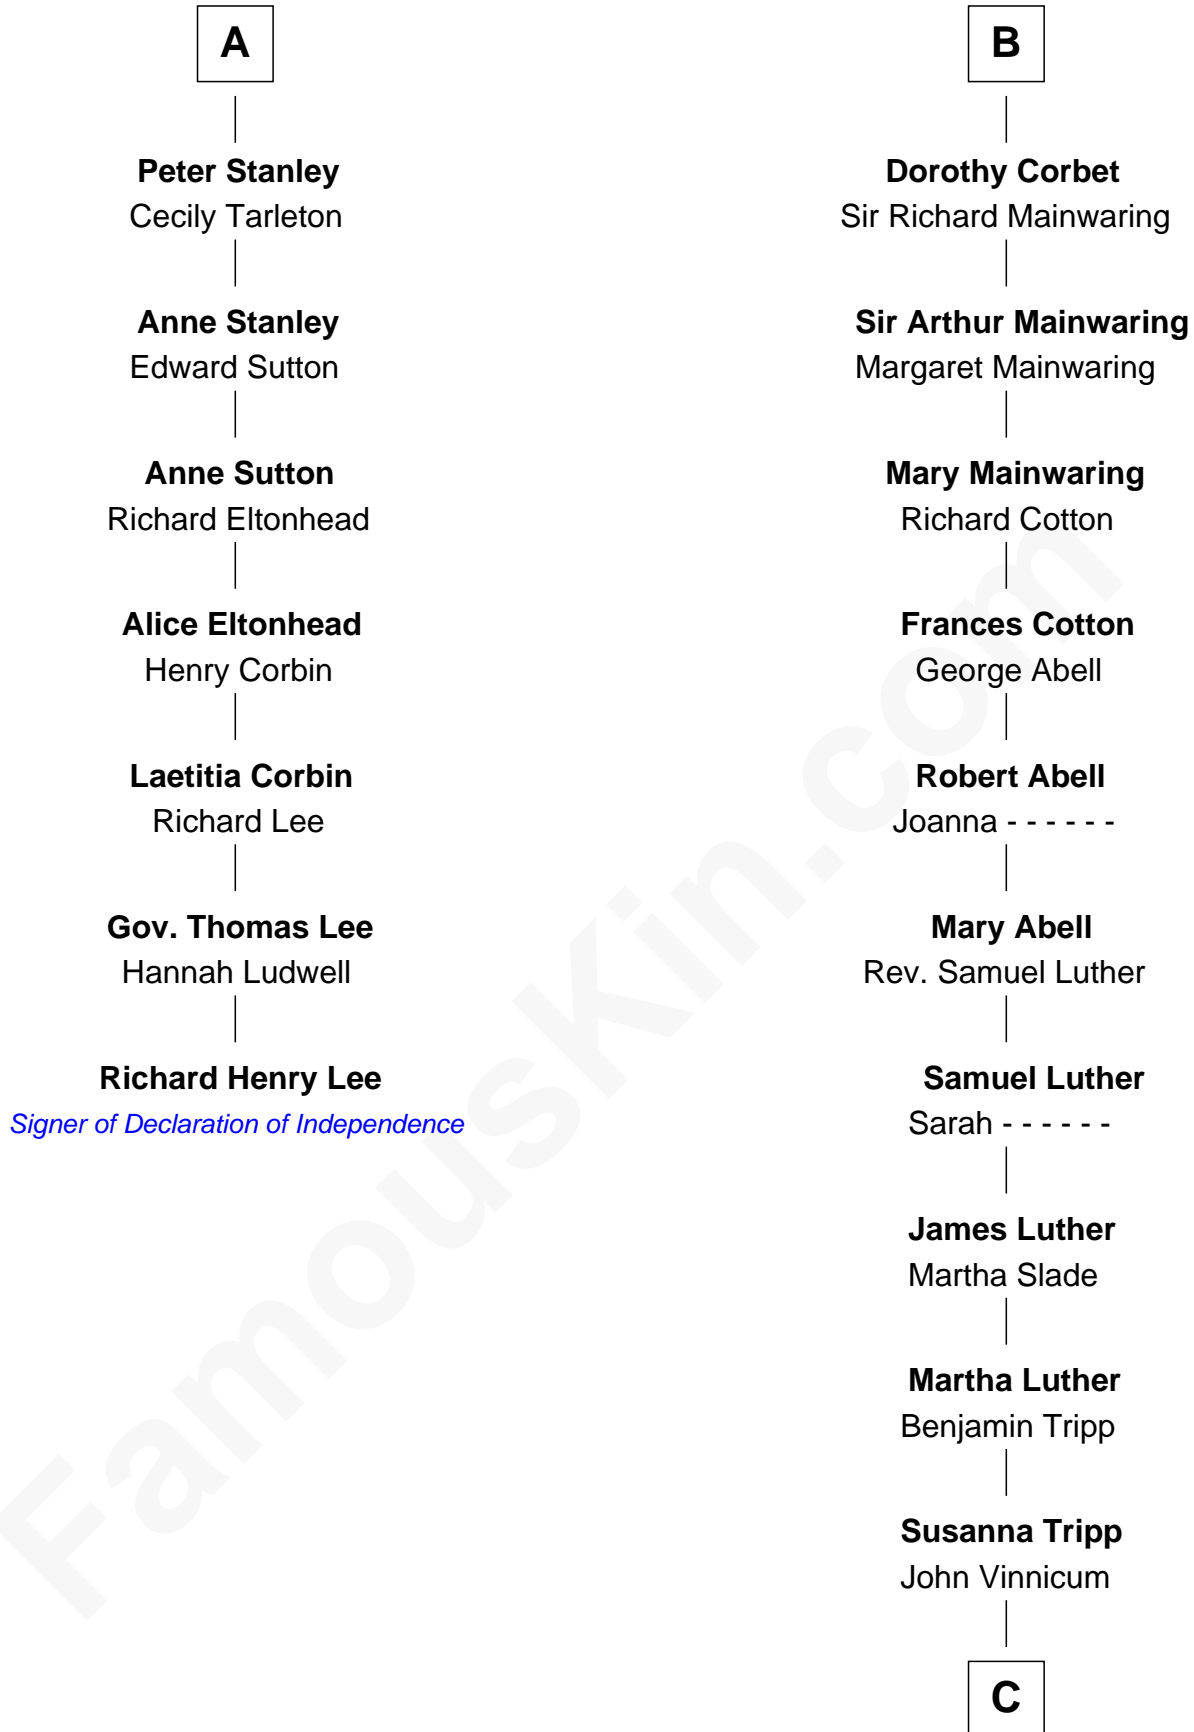

FamousKin.com Relationship Chart of

Richard Henry Lee

Signer of the Declaration of Independence

13th cousin 7 times removed of

Lizzie Borden

Accused Murderess

C

—
Sarah L. Vinnicum

Joseph Morse

—
Anthony Morse

Rhoda Morrison

—
Sarah Anthony Morse

Andrew Jackson Borden

—
Lizzie Borden

Accused Murderess

FamousKin.com