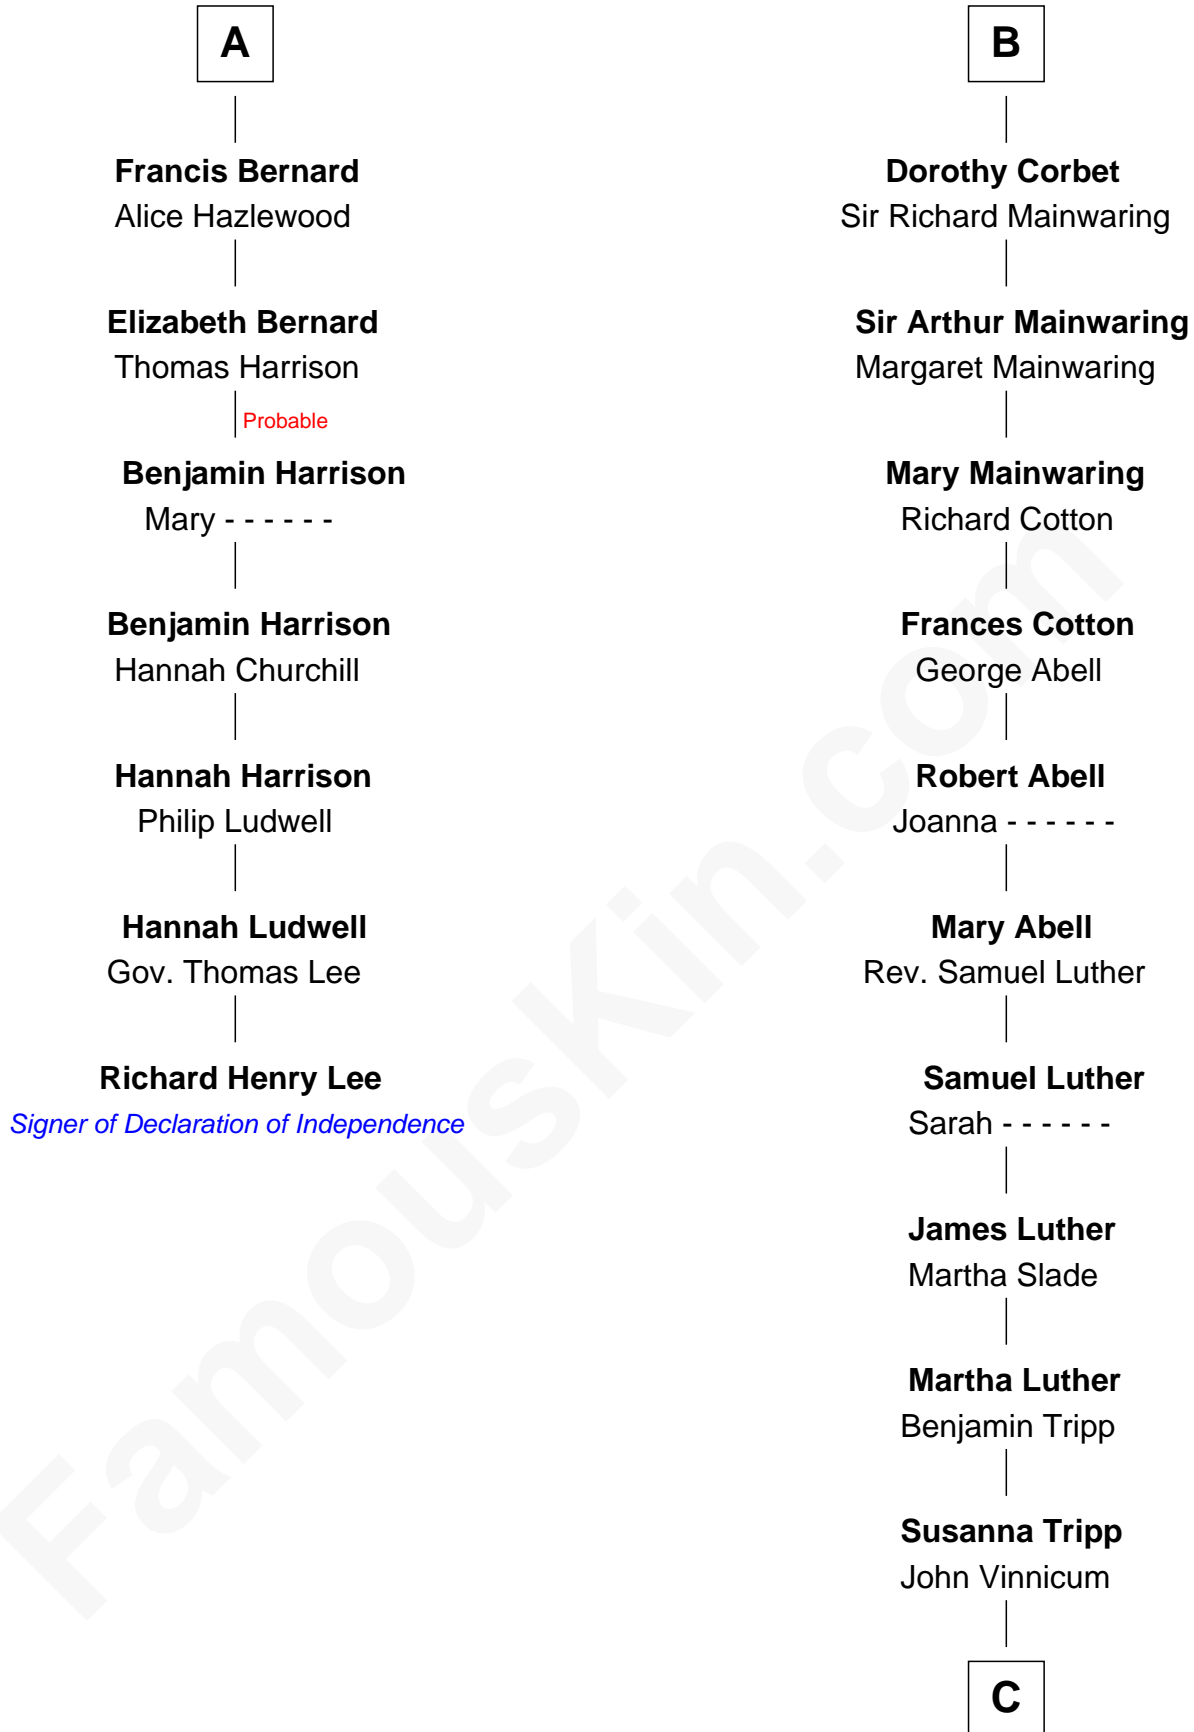

FamousKin.com

Relationship Chart of

Richard Henry Lee

Signer of the Declaration of Independence

13th cousin 7 times removed of

Lizzie Borden

Accused Murderess

Margaret de Audley

Ralph de Stafford

C

—
Sarah L. Vinnicum

Joseph Morse

—
Anthony Morse

Rhoda Morrison

—
Sarah Anthony Morse

Andrew Jackson Borden

—
Lizzie Borden

Accused Murderess

FamousKin.com