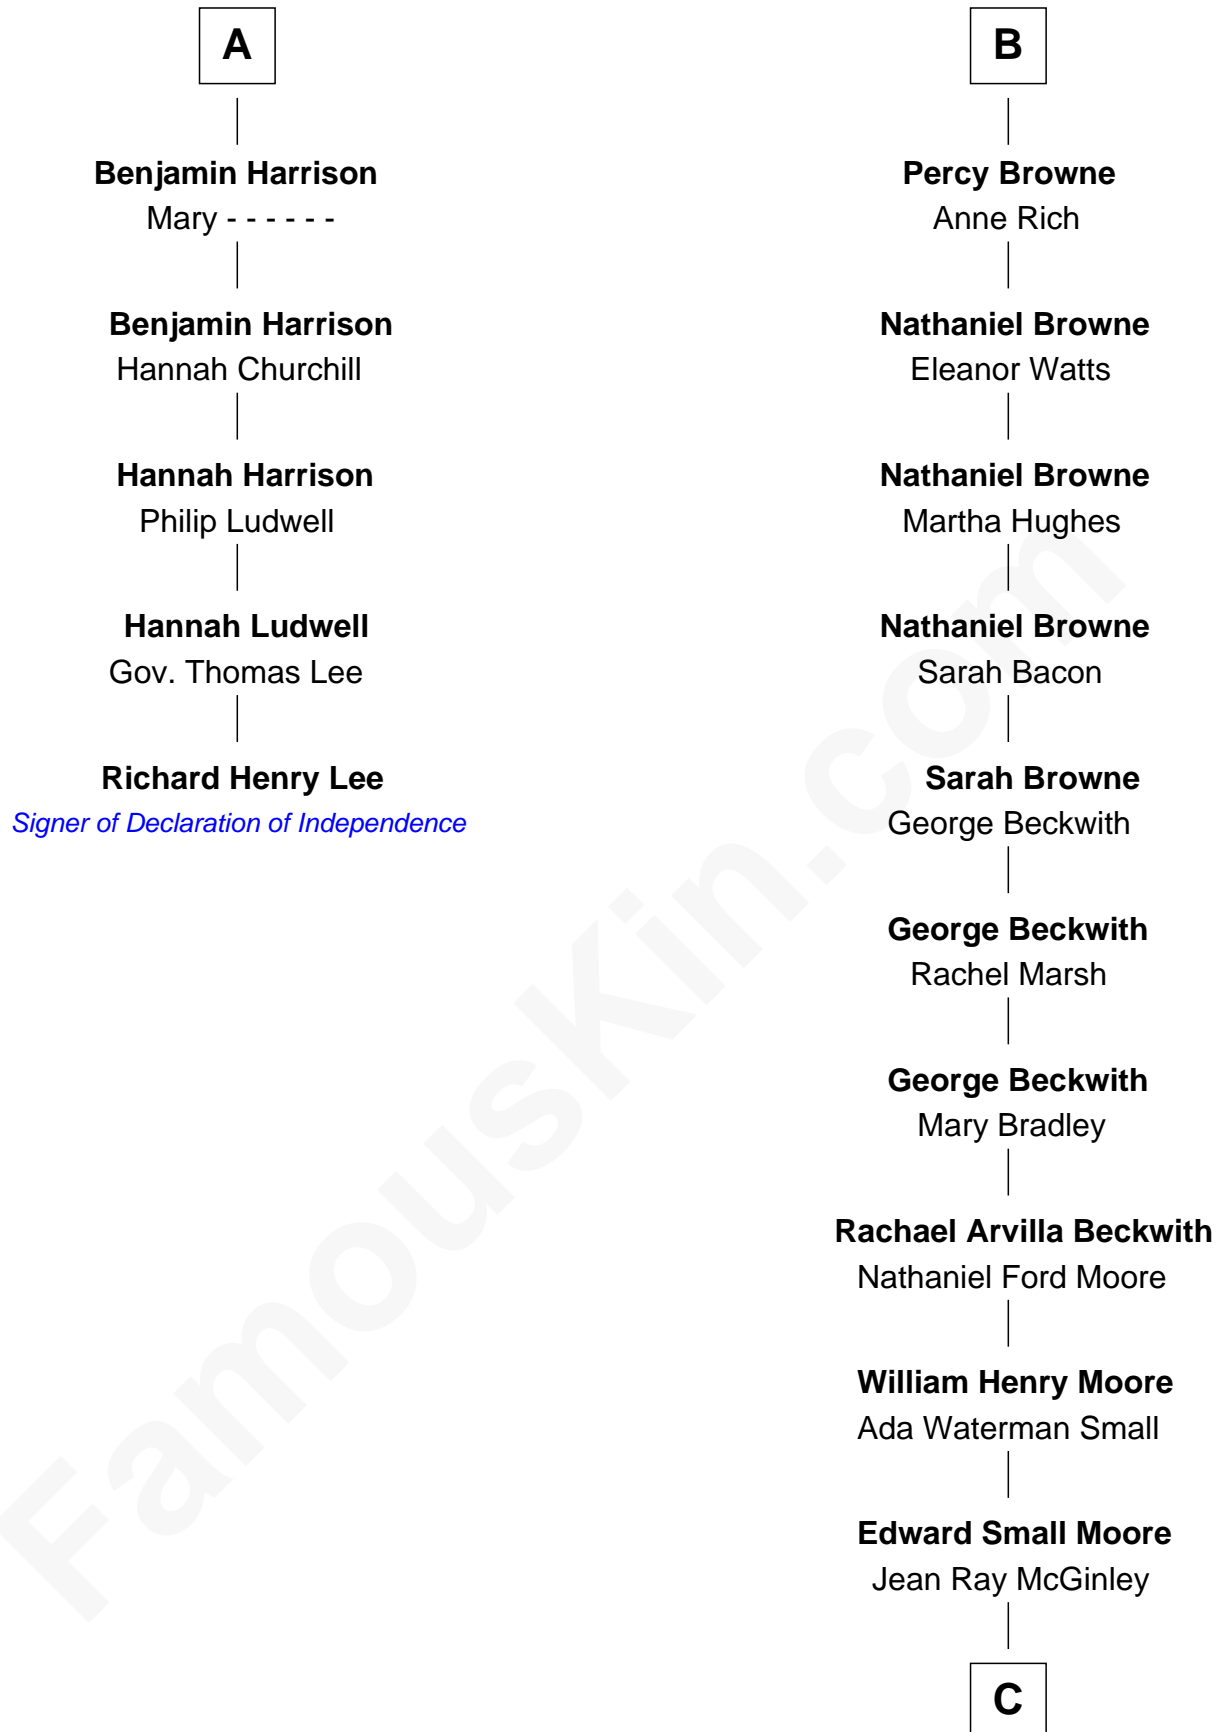

FamousKin.com

Relationship Chart of

Richard Henry Lee

Signer of the Declaration of Independence

11th cousin 8 times removed of

George Herbert

8th Earl of Carnarvon Owner, Highclere Castle (aka Downton Abbey)

Stephen le Scrope

Margery de Welles

John le Scrope
Elizabeth Chaworth

Elizabeth le Scrope
Sir Henry le Scrope

Margaret Scrope
John Bernard

John Bernard
Margaret Daundelyn

John Bernard
Cecily Muscote

Francis Bernard
Alice Hazlewood

Elizabeth Bernard
Thomas Harrison

Probable

A

Maude le Scrope
Sir Baldwin Freville

Margaret Freville
Sir Hugh Willoughby

Eleanor Willoughby
John Shirley

Robert Shirley

Ralph Shirley
Amee Lolle

Eleanor Shirley
Nicholas Browne

Sir William Browne
Mary Savage

B

C

—
Jean McGinley Moore
Oliver Malcolm Wallop

—
Jean Margaret Wallop
Henry Herbert

—
George Herbert
Owner, "Downton Abbey"

FamousKin.com