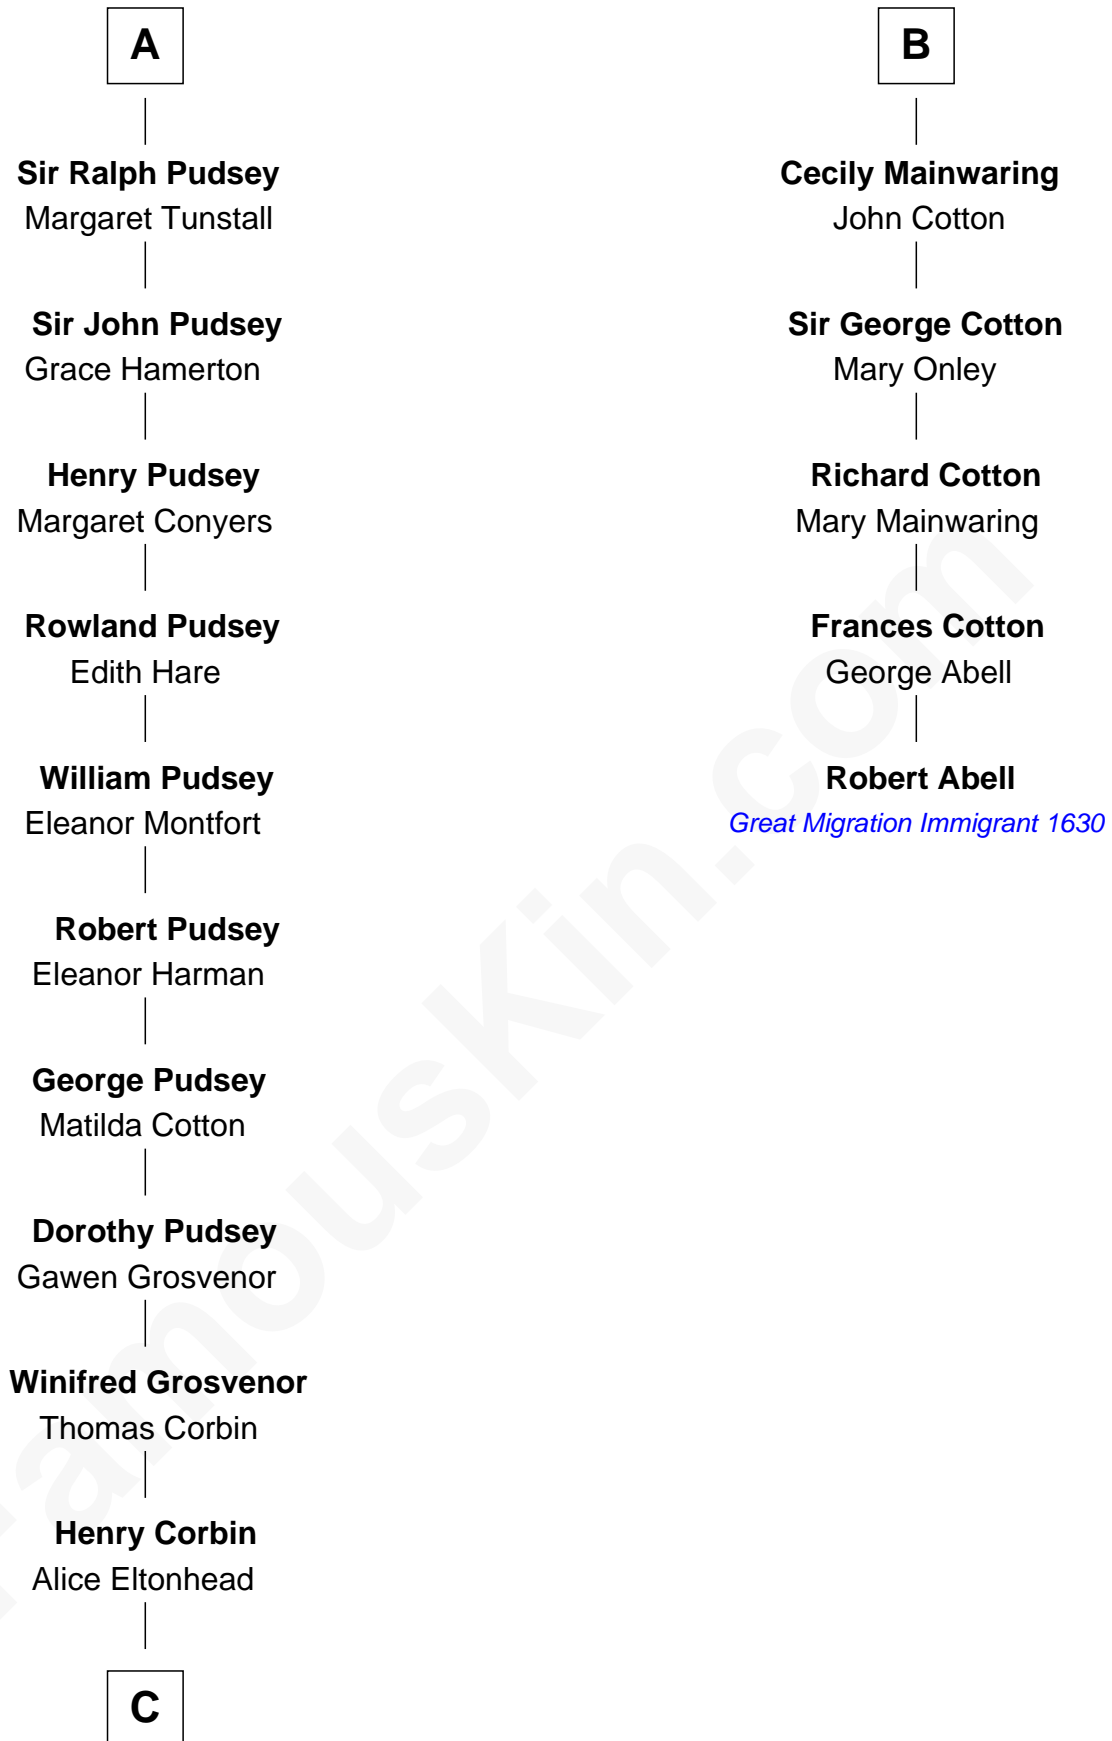

## Relationship Chart of

### Richard Henry Lee

Signer of the Declaration of Independence

11th cousin 8 times removed of

**Robert Abell**

(c1605 - 1663) Great Migration Immigrant 1630

**C**

—  
**Laetitia Corbin**

Richard Lee

—  
**Gov. Thomas Lee**

Hannah Ludwell

—  
**Richard Henry Lee**

*Signer of Declaration of Independence*

FamousKin.com