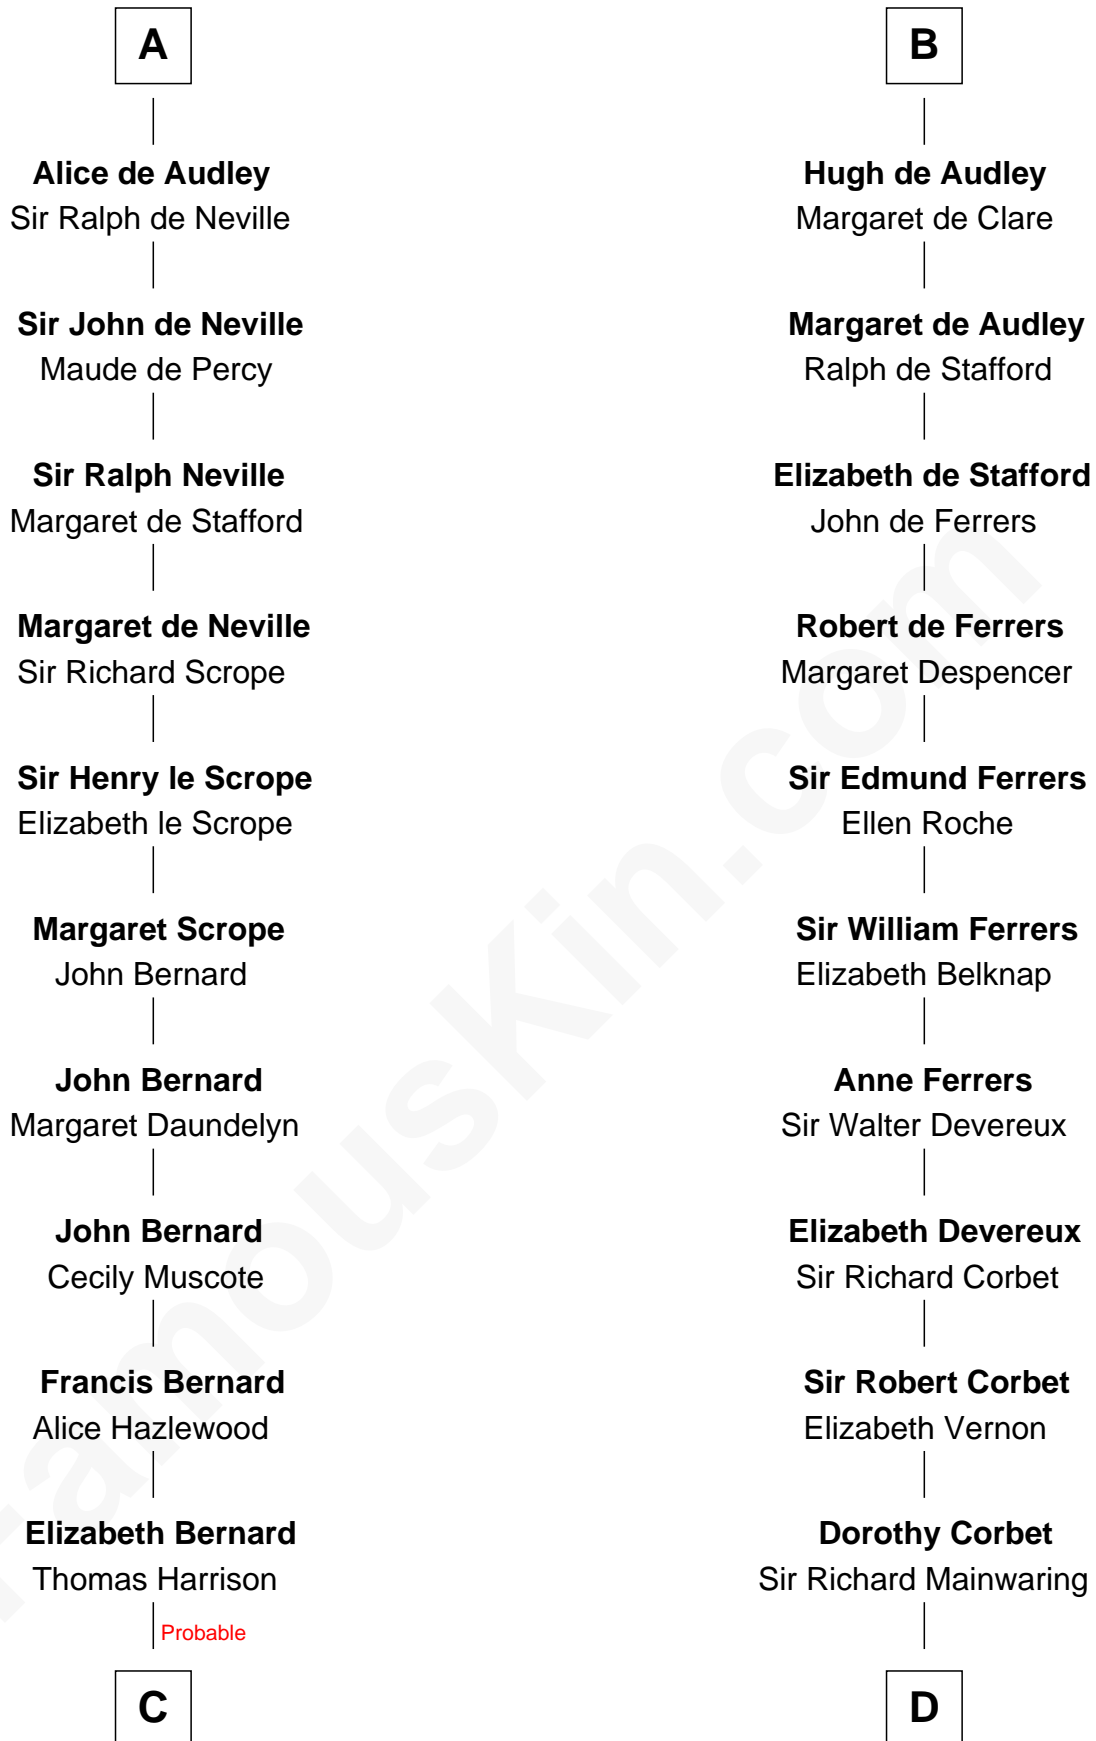

FamousKin.com

Relationship Chart of

Richard Henry Lee

Signer of the Declaration of Independence

20th cousin 1 time removed of

Robert Abell

(c1605 - 1663) Great Migration Immigrant 1630

Godfrey, Count of Namur
Sybil of Chateau-Porcien

C

Benjamin Harrison

Mary - - - - -

Benjamin Harrison

Hannah Churchill

Hannah Harrison

Philip Ludwell

Hannah Ludwell

Gov. Thomas Lee

Richard Henry Lee

Signer of Declaration of Independence

D

Sir Arthur Mainwaring

Margaret Mainwaring

Mary Mainwaring

Richard Cotton

Frances Cotton

George Abell

Robert Abell

Great Migration Immigrant 1630

FamousKin.com