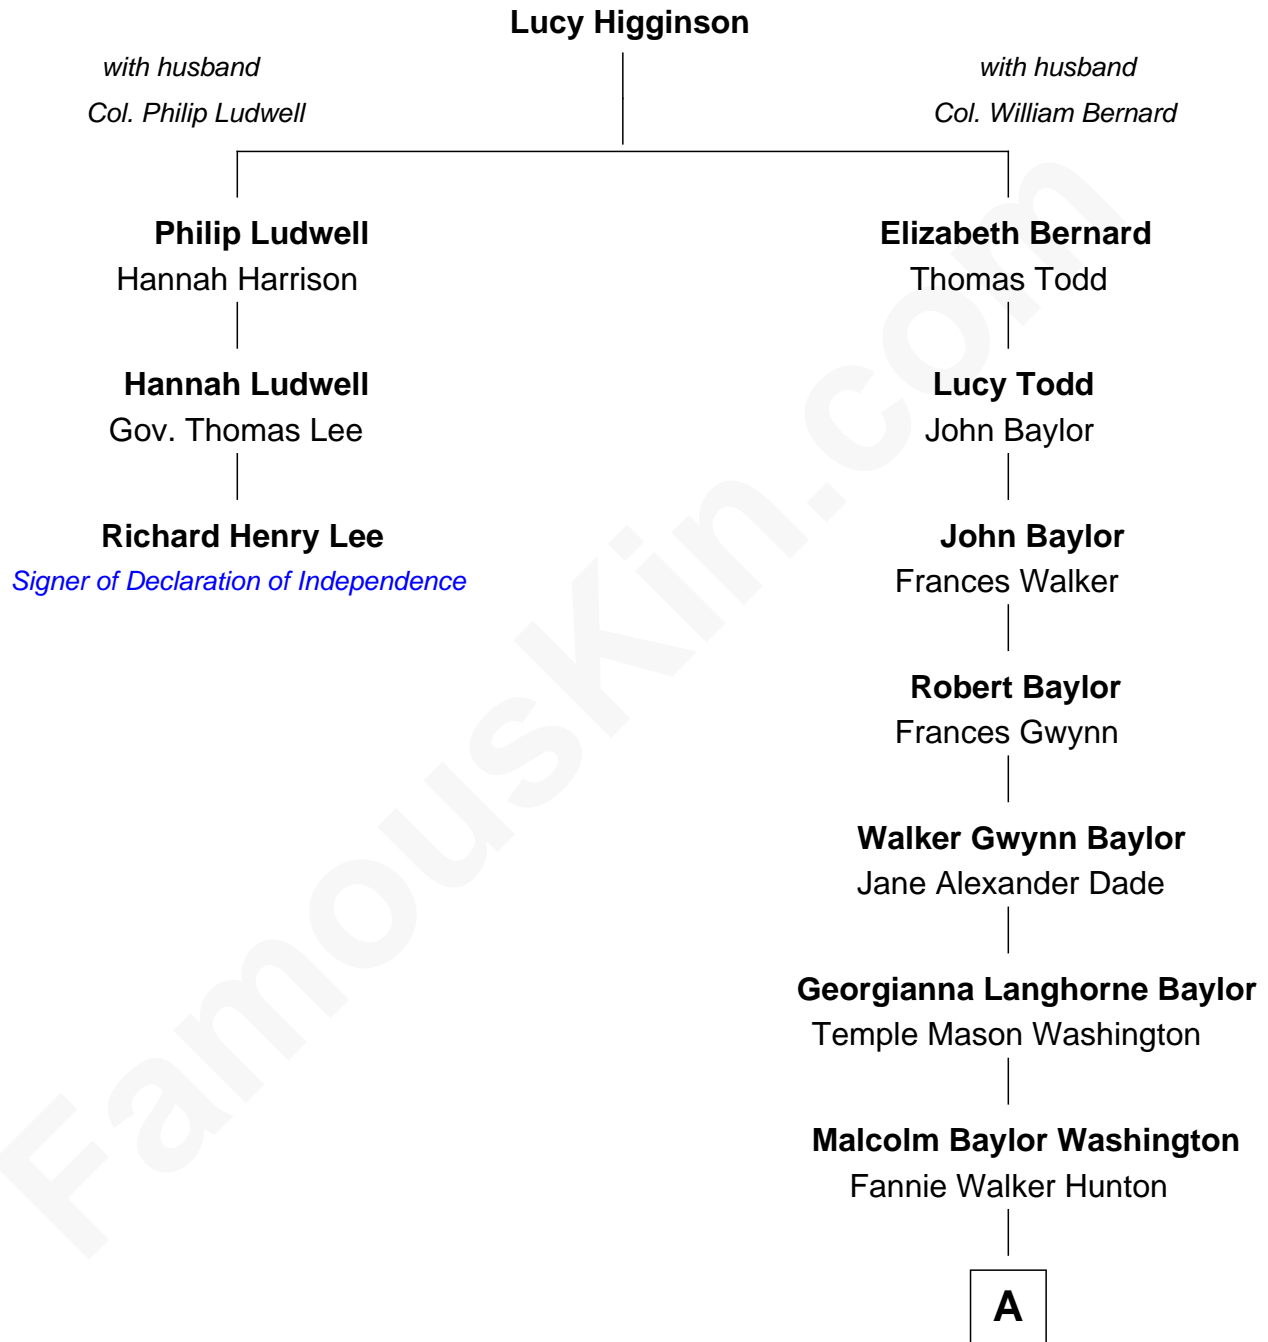

FamousKin.com

Relationship Chart of

Richard Henry Lee

Signer of the Declaration of Independence

2nd cousin 7 times removed of

Lee Marvin

TV and Movie Actor

A

—
Estelle C. Washington
William Fendall Davidge

—
Courtenay W. Davidge
Lamont Waltman Marvin

—
Lee Marvin
TV and Movie Actor

FamousKin.com