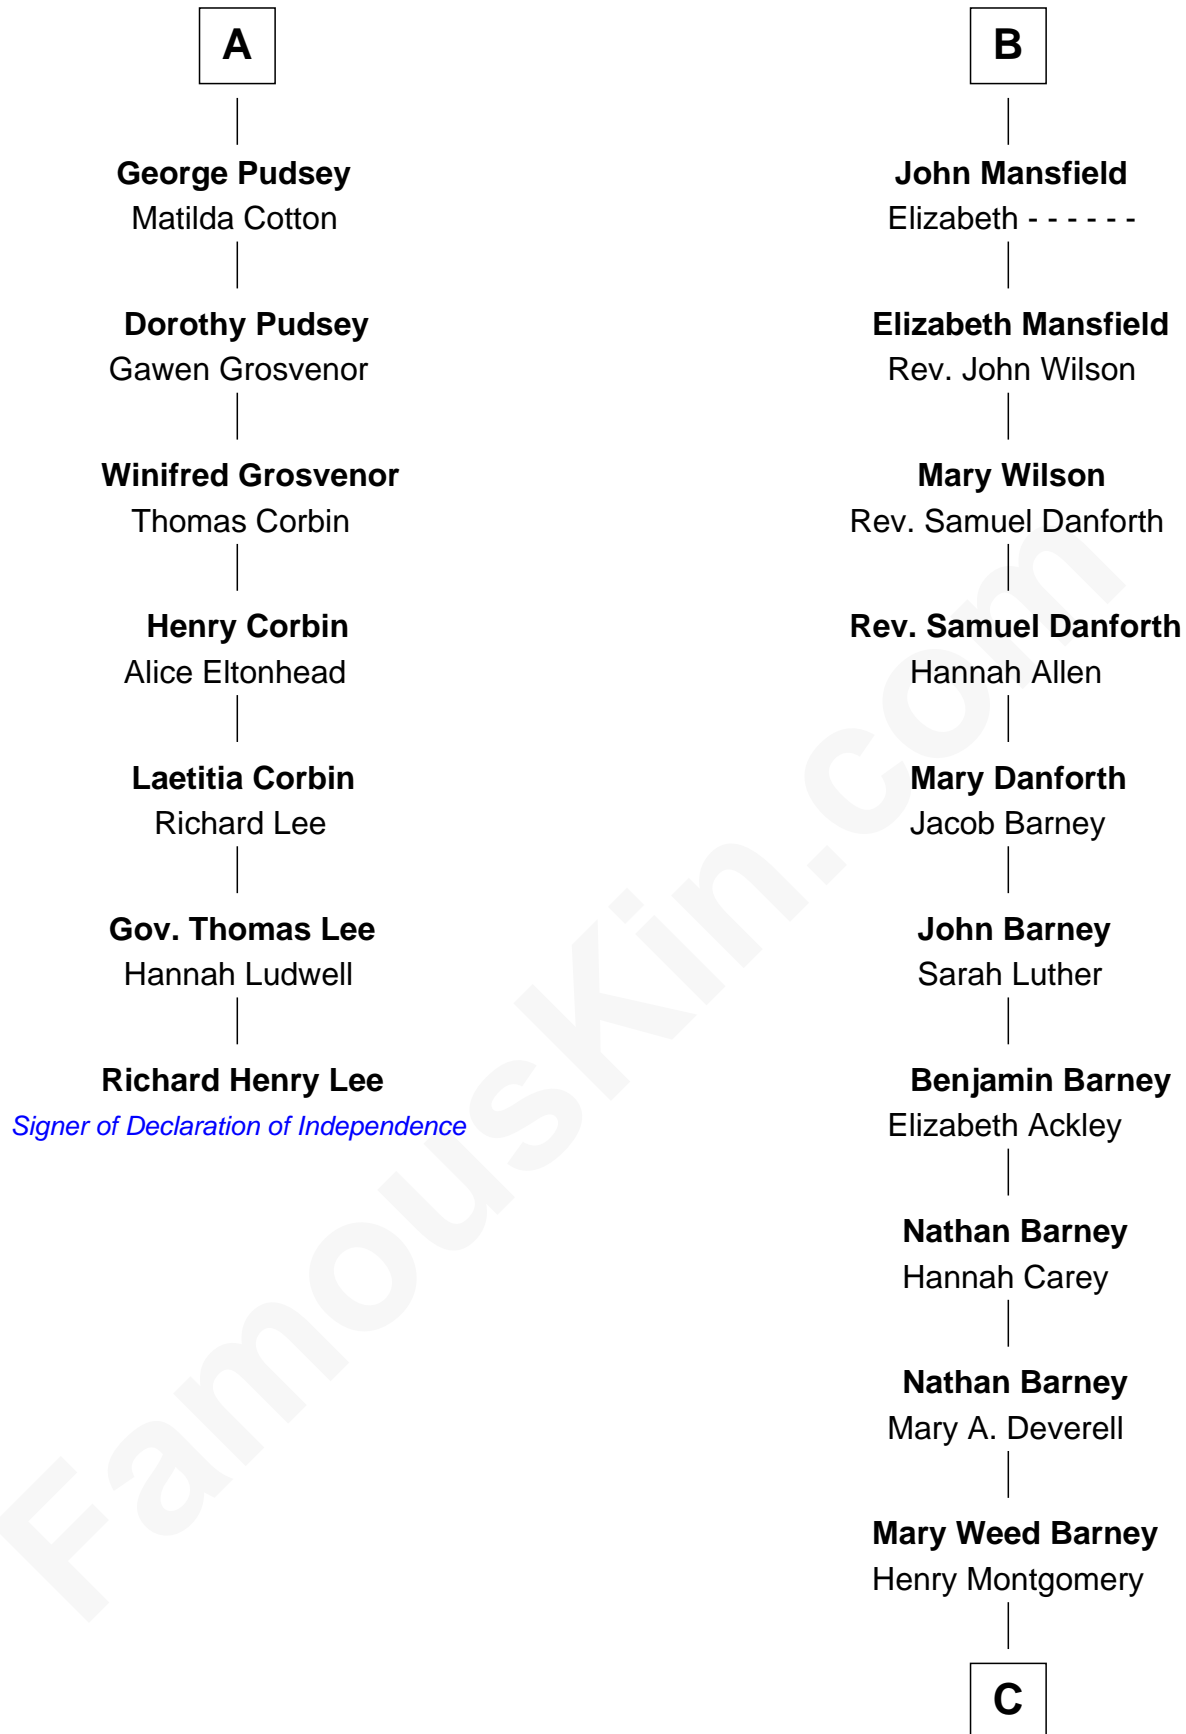

FamousKin.com

Relationship Chart of

Richard Henry Lee

Signer of the Declaration of Independence

13th cousin 5 times removed of

Elizabeth Montgomery
TV Actress - "Bewitched"

C

Henry Montgomery
Elizabeth Bryan Allen

Elizabeth Montgomery
TV Actress - "Bewitched"

FamousKin.com