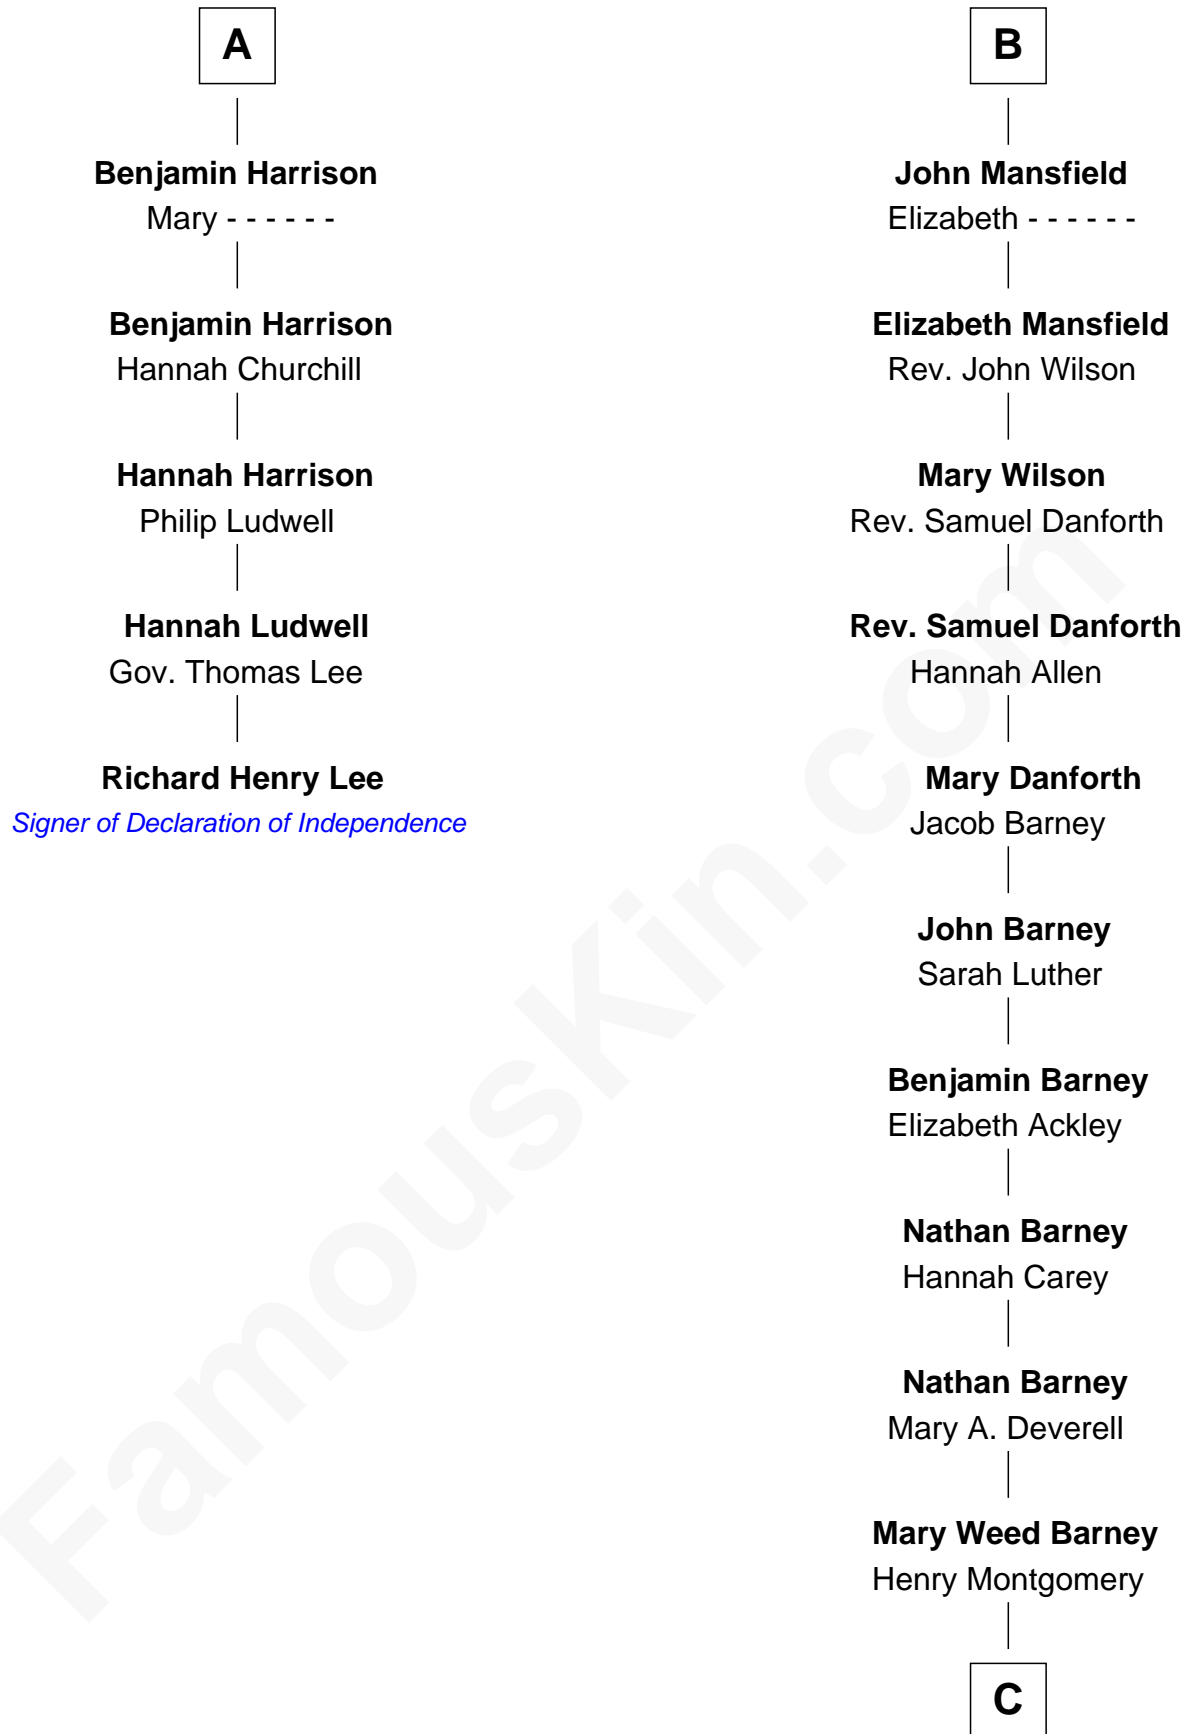

FamousKin.com

Relationship Chart of

Richard Henry Lee

Signer of the Declaration of Independence

11th cousin 7 times removed of

Elizabeth Montgomery
TV Actress - "Bewitched"

C

Henry Montgomery
Elizabeth Bryan Allen

Elizabeth Montgomery
TV Actress - "Bewitched"

FamousKin.com