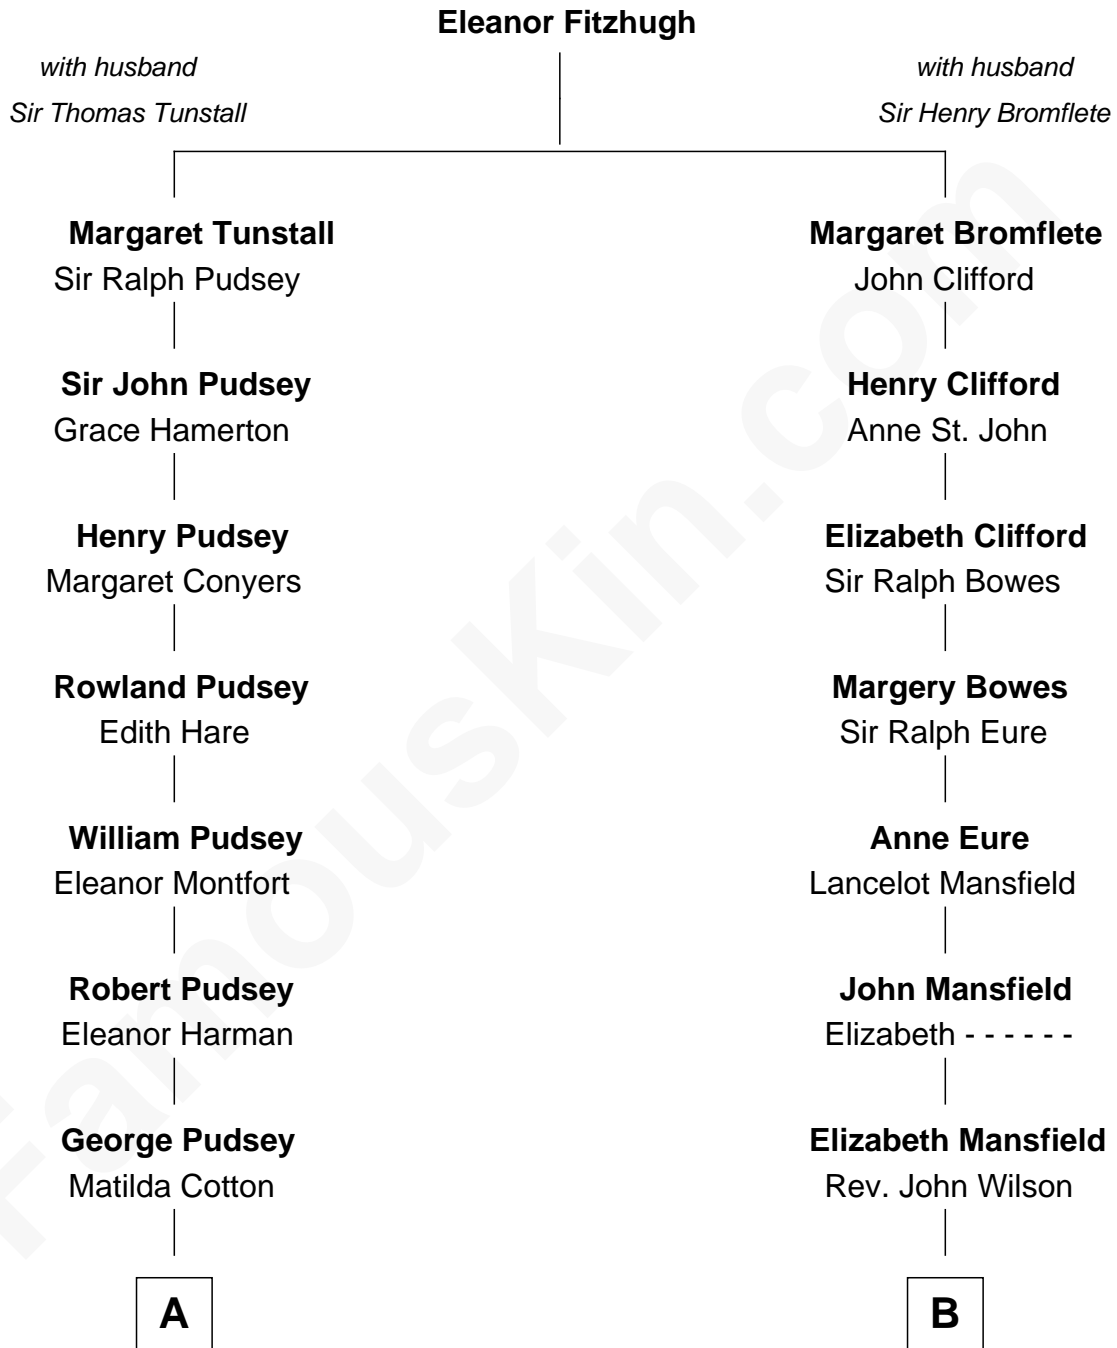

# FamousKin.com

## Relationship Chart of

### Richard Henry Lee

*Signer of the Declaration of Independence*

12th cousin 4 times removed of

**Elizabeth Montgomery**  
*TV Actress - "Bewitched"*

**A**

**Dorothy Pudsey**  
Gawen Grosvenor

**Winifred Grosvenor**  
Thomas Corbin