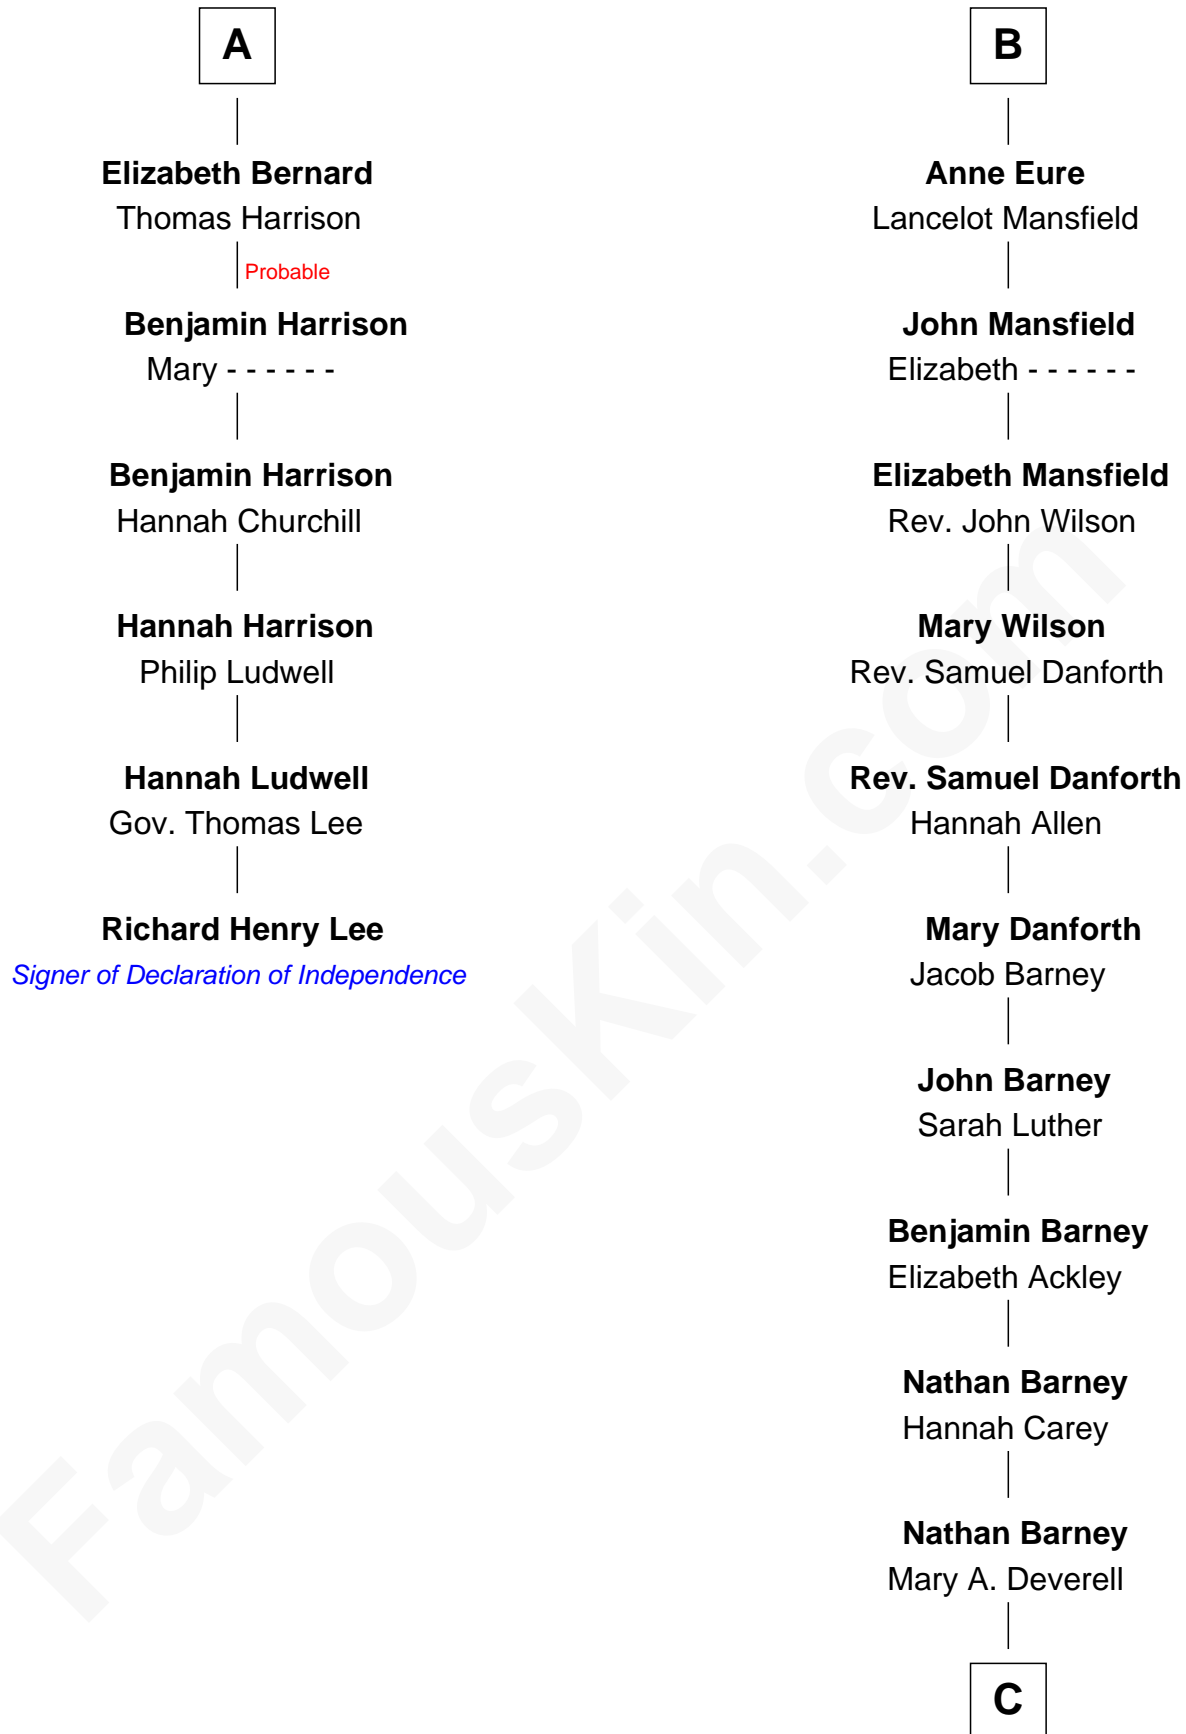

FamousKin.com

Relationship Chart of

Richard Henry Lee

Signer of the Declaration of Independence

12th cousin 7 times removed of

Elizabeth Montgomery
TV Actress - "Bewitched"

C

—
Mary Weed Barney
Henry Montgomery

—
Henry Montgomery
Elizabeth Bryan Allen

—
Elizabeth Montgomery
TV Actress - "Bewitched"

FamousKin.com