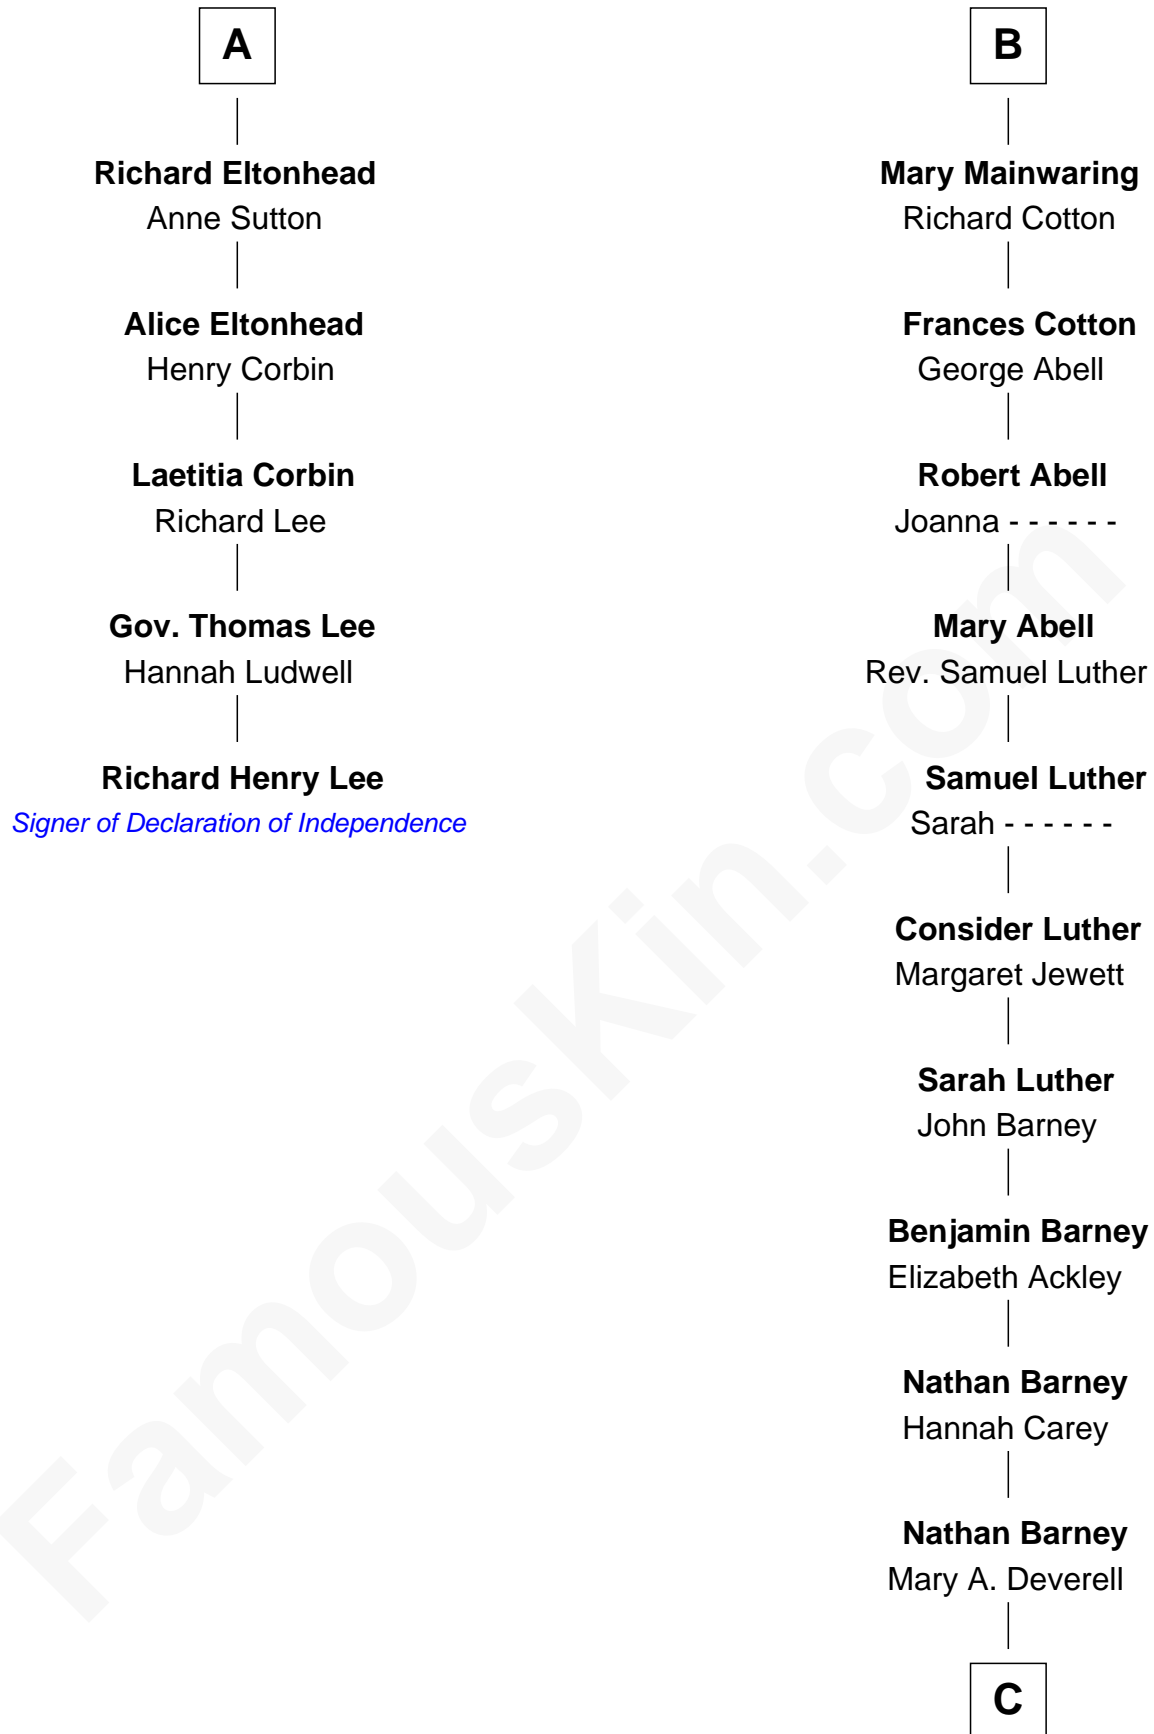

FamousKin.com

Relationship Chart of

Richard Henry Lee

Signer of the Declaration of Independence

11th cousin 8 times removed of

Elizabeth Montgomery
TV Actress - "Bewitched"

Sir Richard Fitzalan
Elizabeth de Bohun

Elizabeth Fitzalan
Sir Robert Goushill

Joan Goushill
Sir Thomas Stanley

Katherine Stanley
Sir John Savage

Dulcia Savage
Sir Henry Bold

Maud Bold
Thomas Gerard

Jennet Gerard
Richard Eltonhead

William Eltonhead
Anne Bowers

A

Joan Fitzalan
Sir William Beauchamp

Joan Beauchamp
James Butler

Elizabeth Butler
John Talbot

Ann Talbot
Sir Henry Vernon

Elizabeth Vernon
Sir Robert Corbet

Dorothy Corbet
Sir Richard Mainwaring

Sir Arthur Mainwaring
Margaret Mainwaring

B

C

Mary Weed Barney
Henry Montgomery

Henry Montgomery
Elizabeth Bryan Allen

Elizabeth Montgomery
TV Actress - "Bewitched"

FamousKin.com