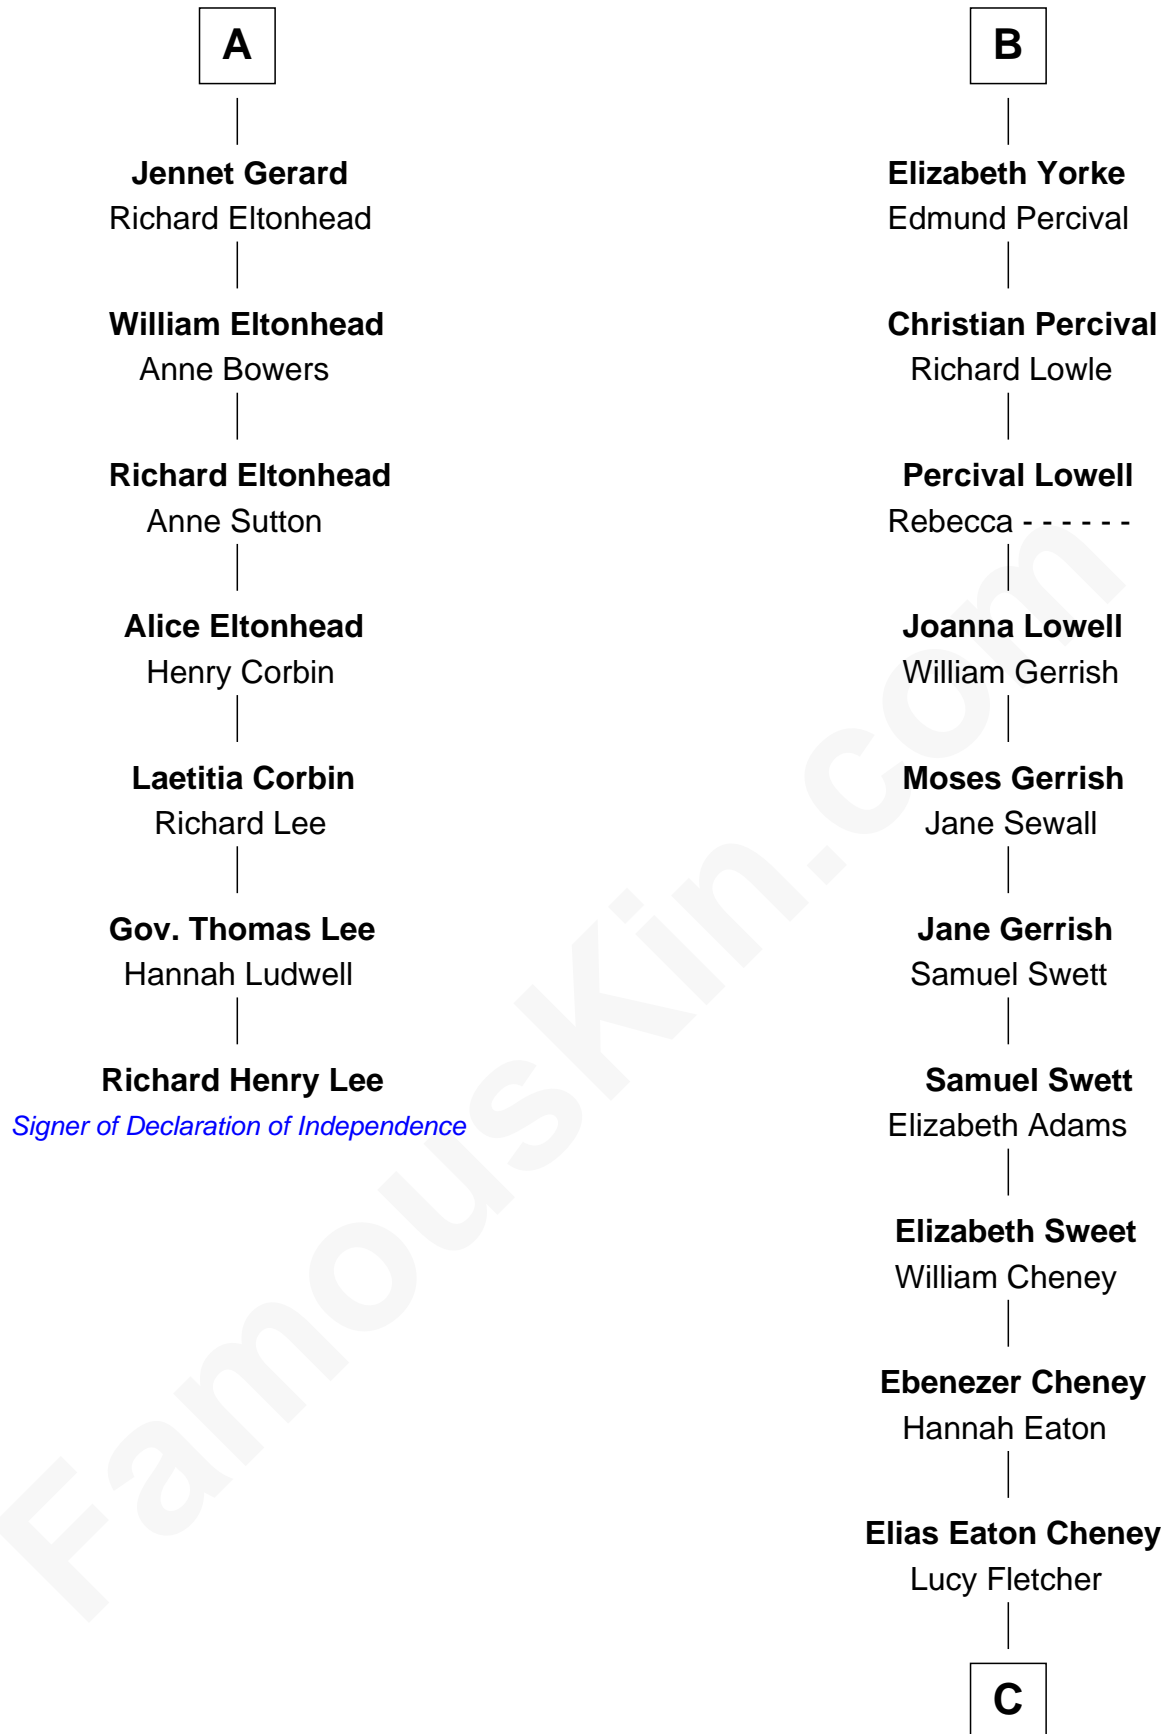

FamousKin.com

Relationship Chart of

Richard Henry Lee

Signer of the Declaration of Independence

13th cousin 7 times removed of

Dick Cheney

46th U.S. Vice-President

Humphrey de Bohun

Elizabeth Plantagenet

Sir William de Bohun
Elizabeth de Badlesmere

Elizabeth de Bohun
Sir Richard Fitzalan

Elizabeth Fitzalan
Sir Robert Goushill

Joan Goushill
Sir Thomas Stanley

Katherine Stanley
Sir John Savage

Dulcia Savage
Sir Henry Bold

Maud Bold
Thomas Gerard

A

Margaret de Bohun
Sir Hugh de Courtnay

Elizabeth de Courtnay
Sir Andrew Luttrell

Sir Hugh Luttrell
Catherine de Beaumont

Sir John Luttrell
Margaret Touchet

Sir James Luttrell
Elizabeth Courtnay

Sir Hugh Luttrell
Margaret Hill

Eleanor Luttrell
Roger Yorke

B

C

Samuel Fletcher Cheney

Ella A. Phillips

Thomas Herbert Cheney