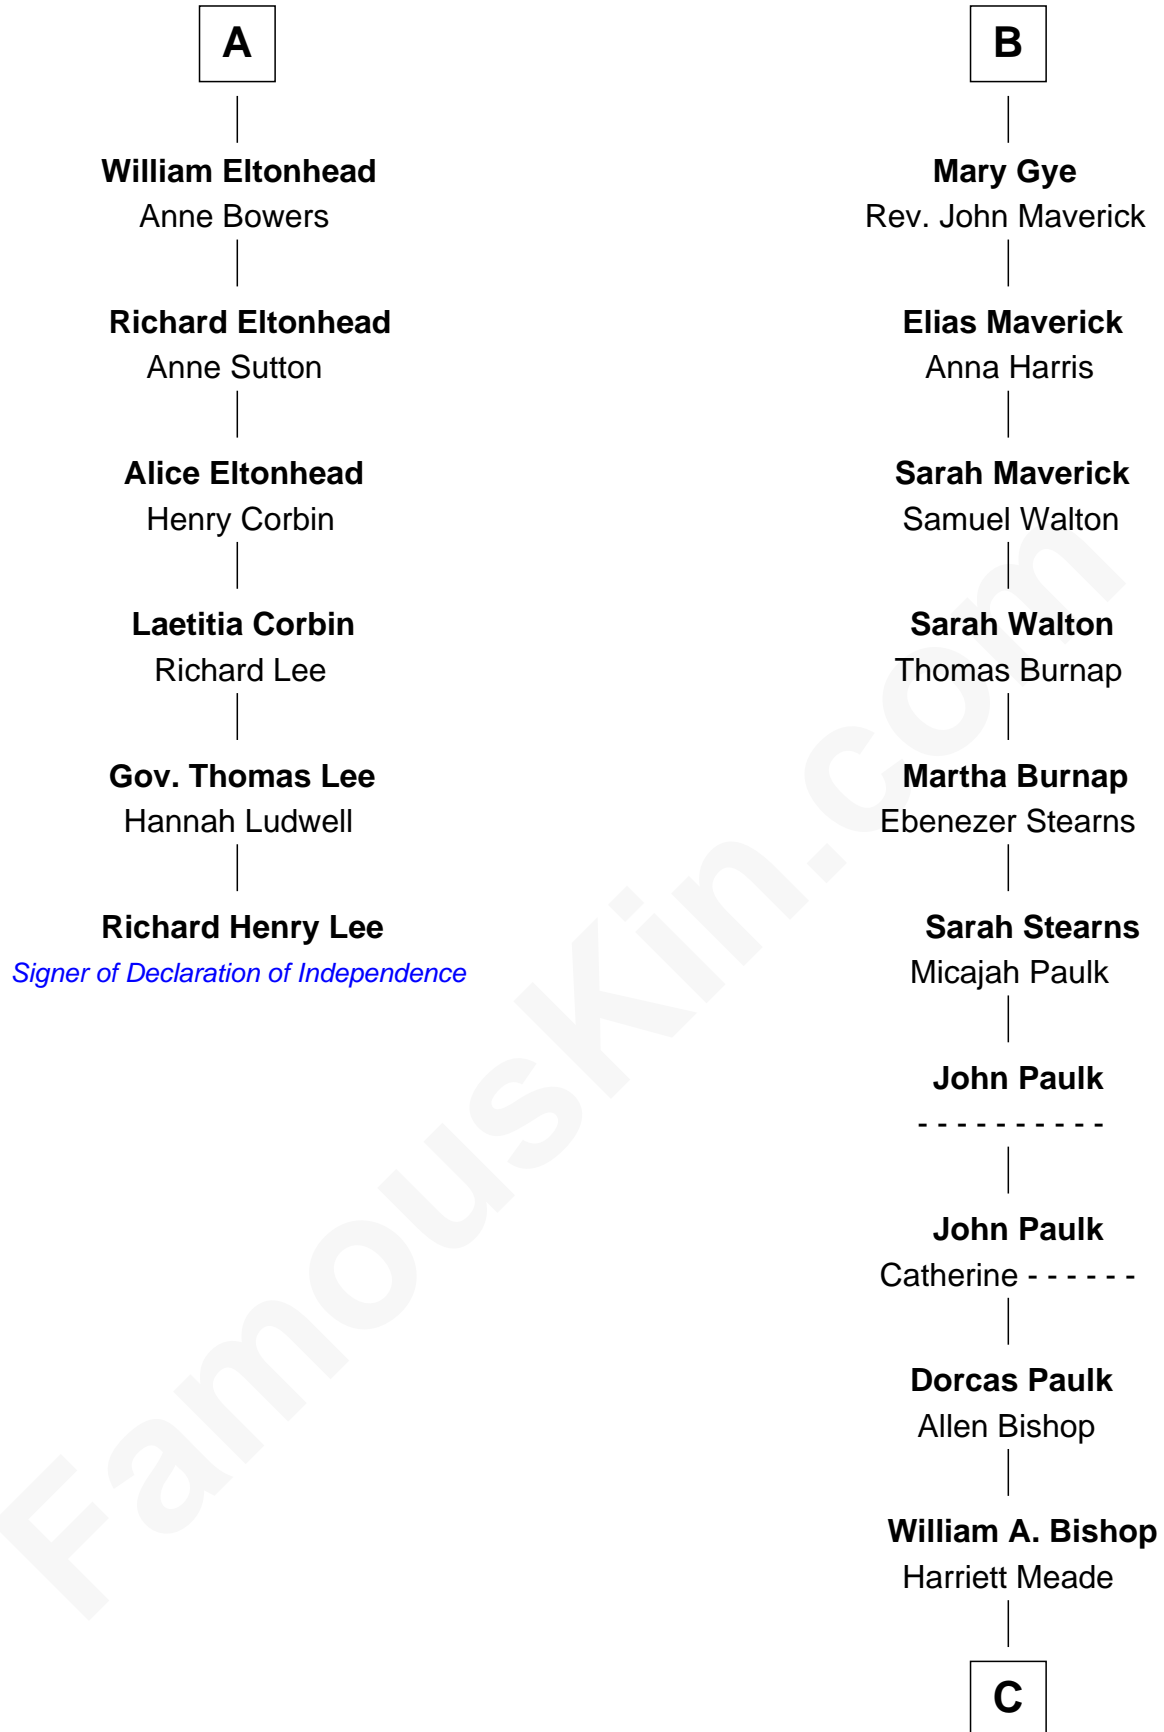

FamousKin.com

Relationship Chart of

Richard Henry Lee

Signer of the Declaration of Independence

12th cousin 8 times removed of

Michael Strahan

NFL Player and TV Personality

C

Creola Mead

Jado D. Traylor

James Curtis Traylor

Caroline McCarter

Louise Traylor

Gene Willie Strahan

Michael Strahan

NFL Player and TV Personality