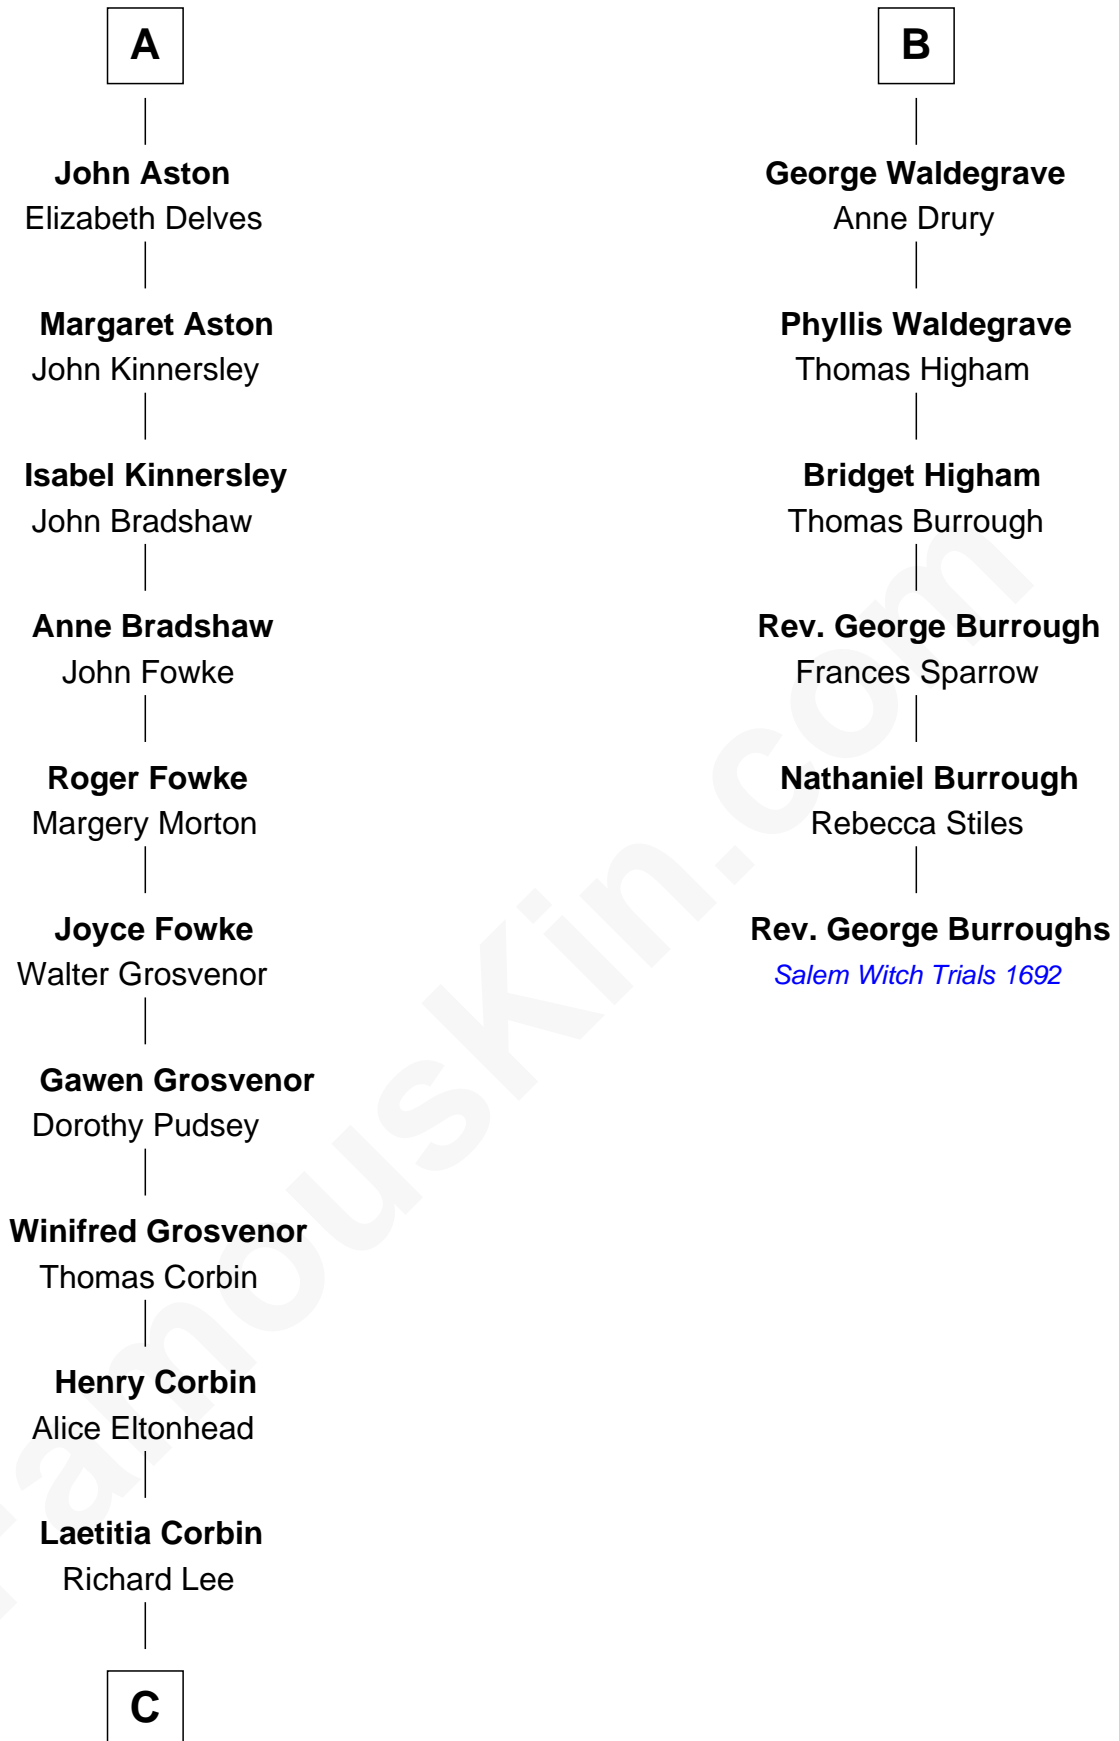

## Relationship Chart of

### Richard Henry Lee

*Signer of the Declaration of Independence*

12th cousin 6 times removed of

### Rev. George Burroughs

*Executed for Witchcraft, Salem 1692*

C

Gov. Thomas Lee

Hannah Ludwell

Richard Henry Lee

*Signer of Declaration of Independence*

FamousKin.com