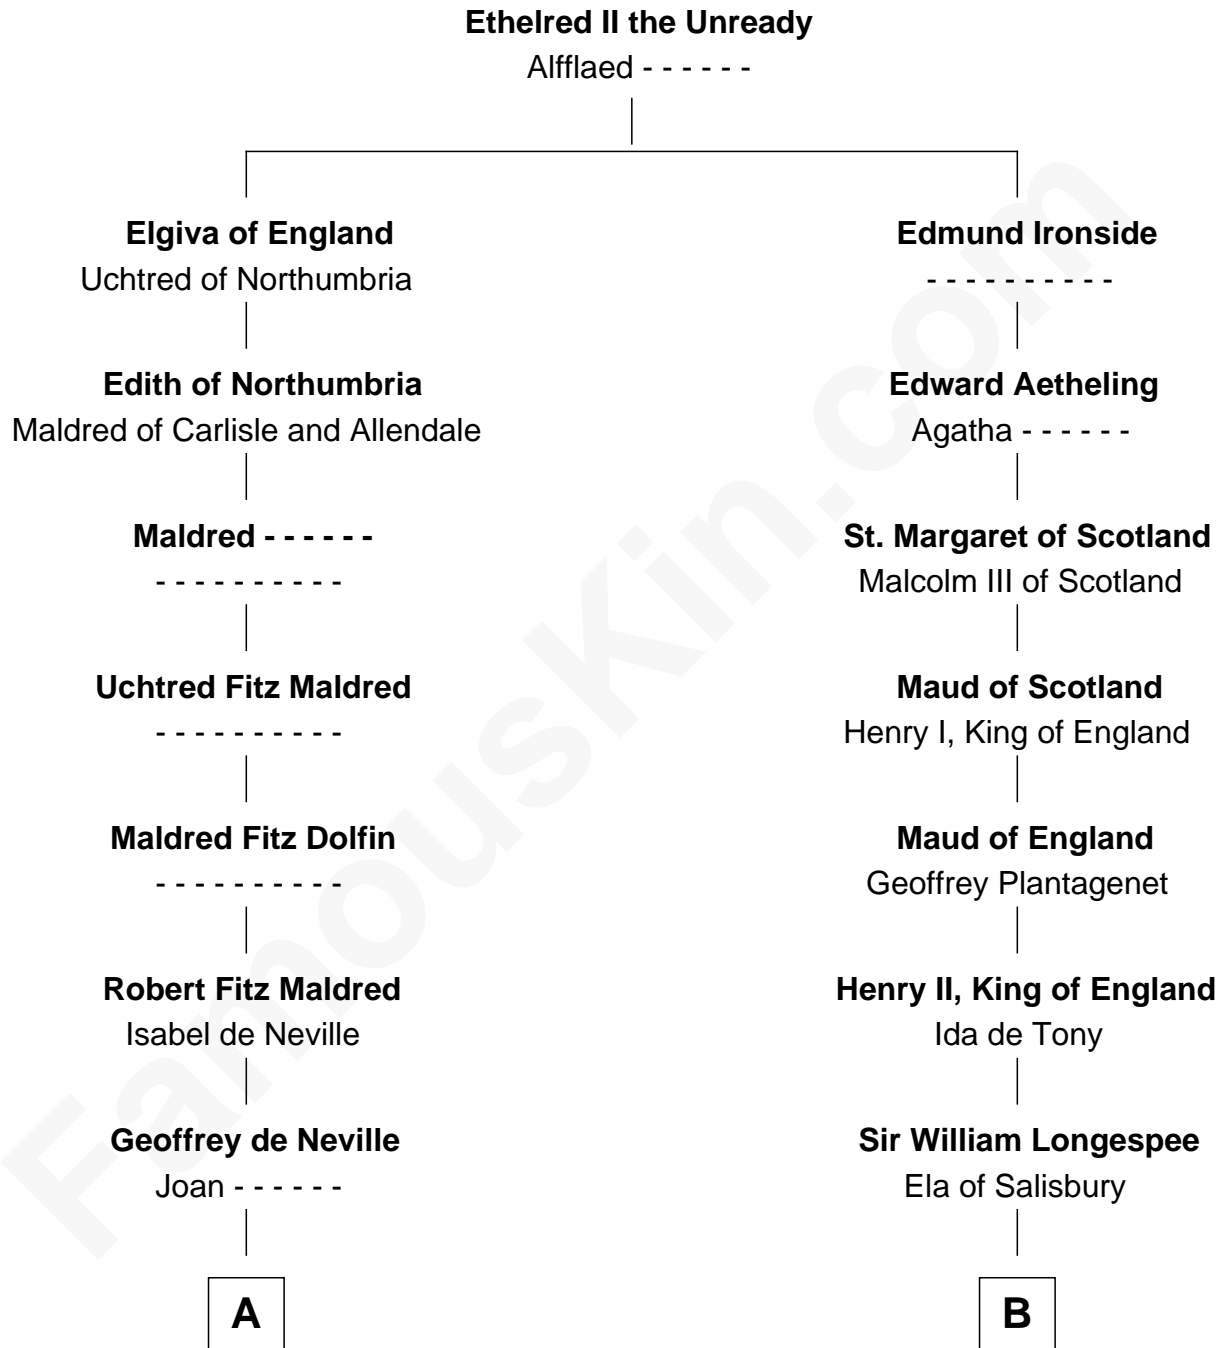

FamousKin.com

Relationship Chart of

Richard Henry Lee

Signer of the Declaration of Independence

21st cousin of

Rev. George Burroughs

Executed for Witchcraft, Salem 1692

C

Anne Sutton
Richard Eltonhead

Alice Eltonhead
Henry Corbin

Laetitia Corbin
Richard Lee

Gov. Thomas Lee
Hannah Ludwell

Richard Henry Lee

Signer of Declaration of Independence

D

Phyllis Waldegrave
Thomas Higham