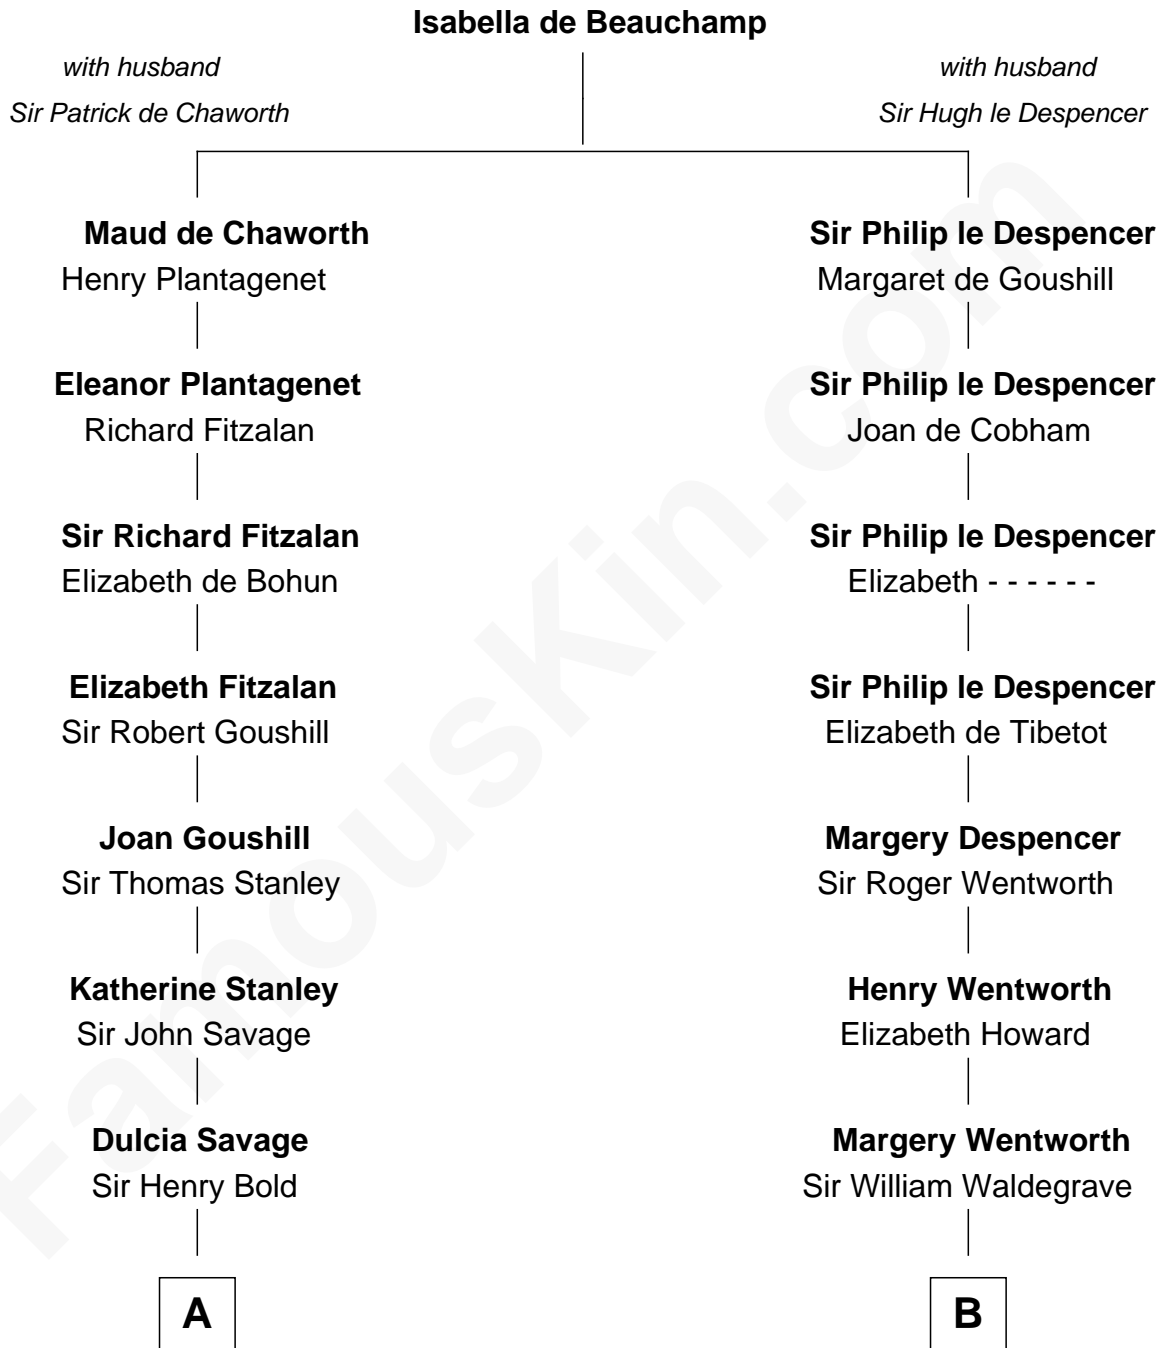

## Relationship Chart of

### Richard Henry Lee

*Signer of the Declaration of Independence*

**12th cousin 2 times removed of**

**Rev. George Burroughs**

*Executed for Witchcraft, Salem 1692*

**A**

**Maud Bold**

Thomas Gerard