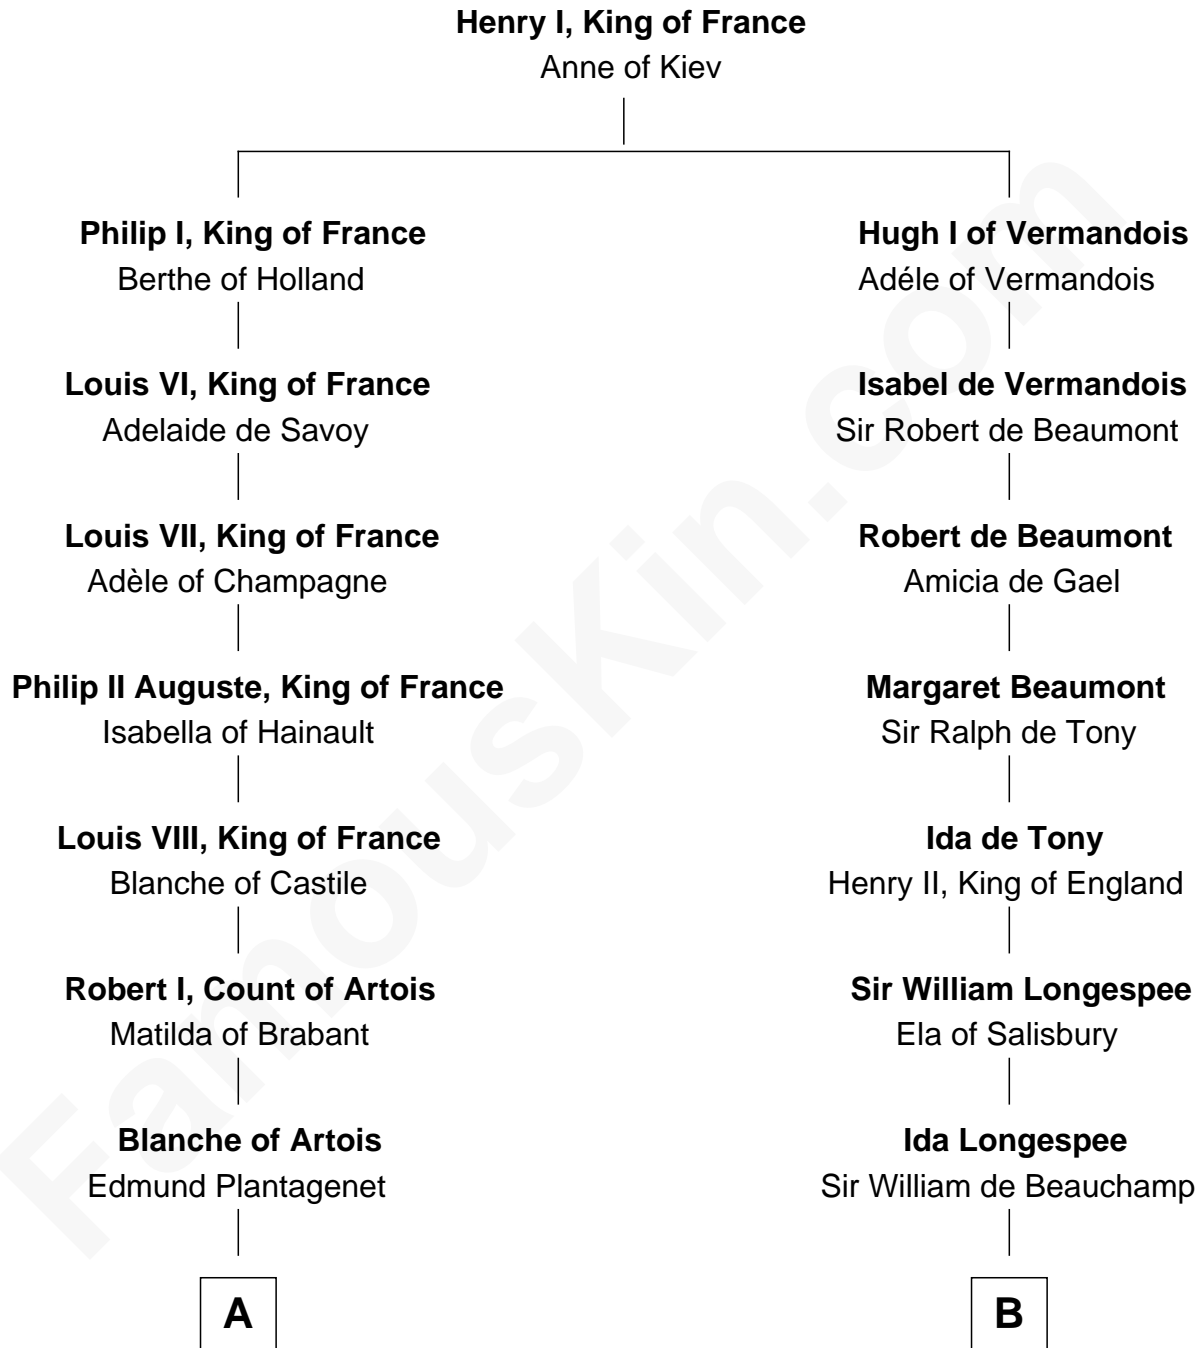

FamousKin.com

Relationship Chart of

Richard Henry Lee

Signer of the Declaration of Independence

20th cousin 1 time removed of

Rev. George Burroughs

Executed for Witchcraft, Salem 1692

C

Richard Eltonhead

Anne Sutton

Alice Eltonhead

Henry Corbin

Laetitia Corbin

Richard Lee

Gov. Thomas Lee

Hannah Ludwell