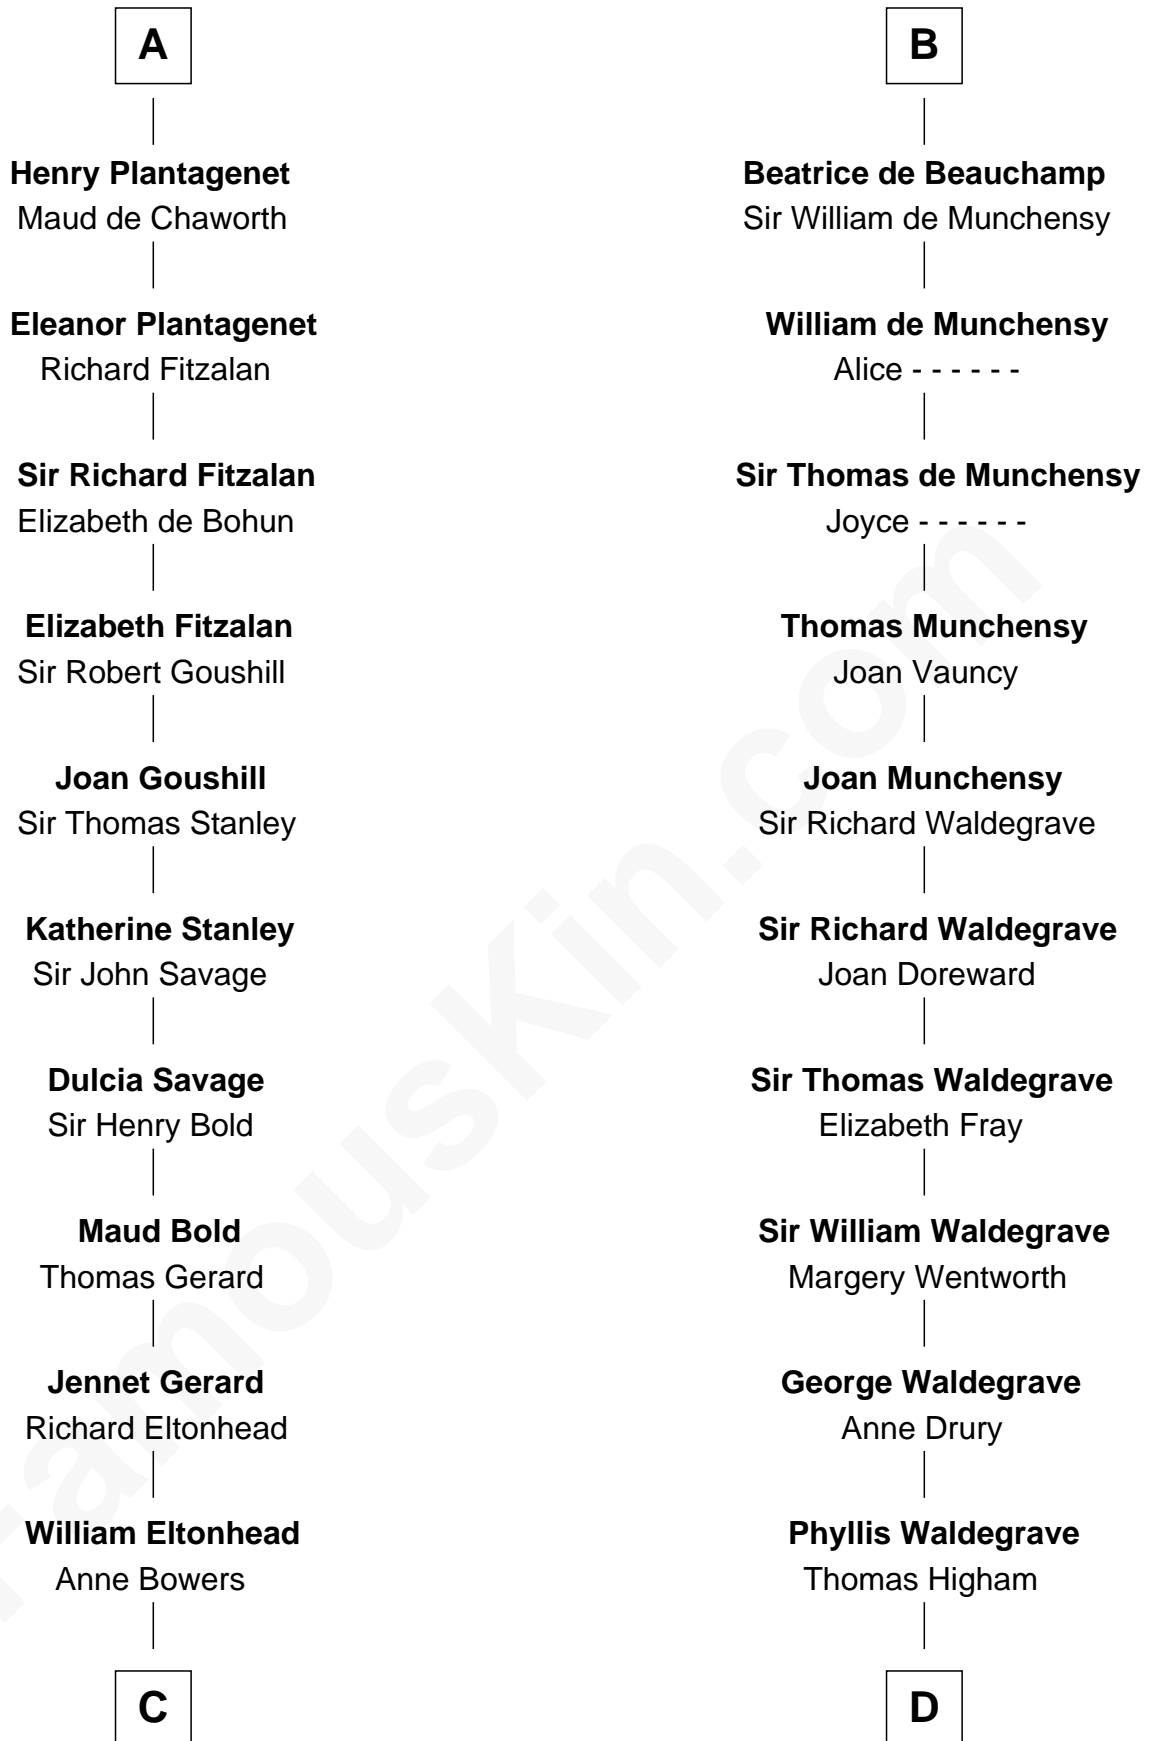

FamousKin.com

Relationship Chart of

Richard Henry Lee

Signer of the Declaration of Independence

20th cousin 1 time removed of

Rev. George Burroughs

Executed for Witchcraft, Salem 1692

C

Richard Eltonhead

Anne Sutton

Alice Eltonhead

Henry Corbin

Laetitia Corbin

Richard Lee

Gov. Thomas Lee

Hannah Ludwell

Rebecca Stiles

Rev. George Burroughs

Salem Witch Trials 1692

FamousKin.com