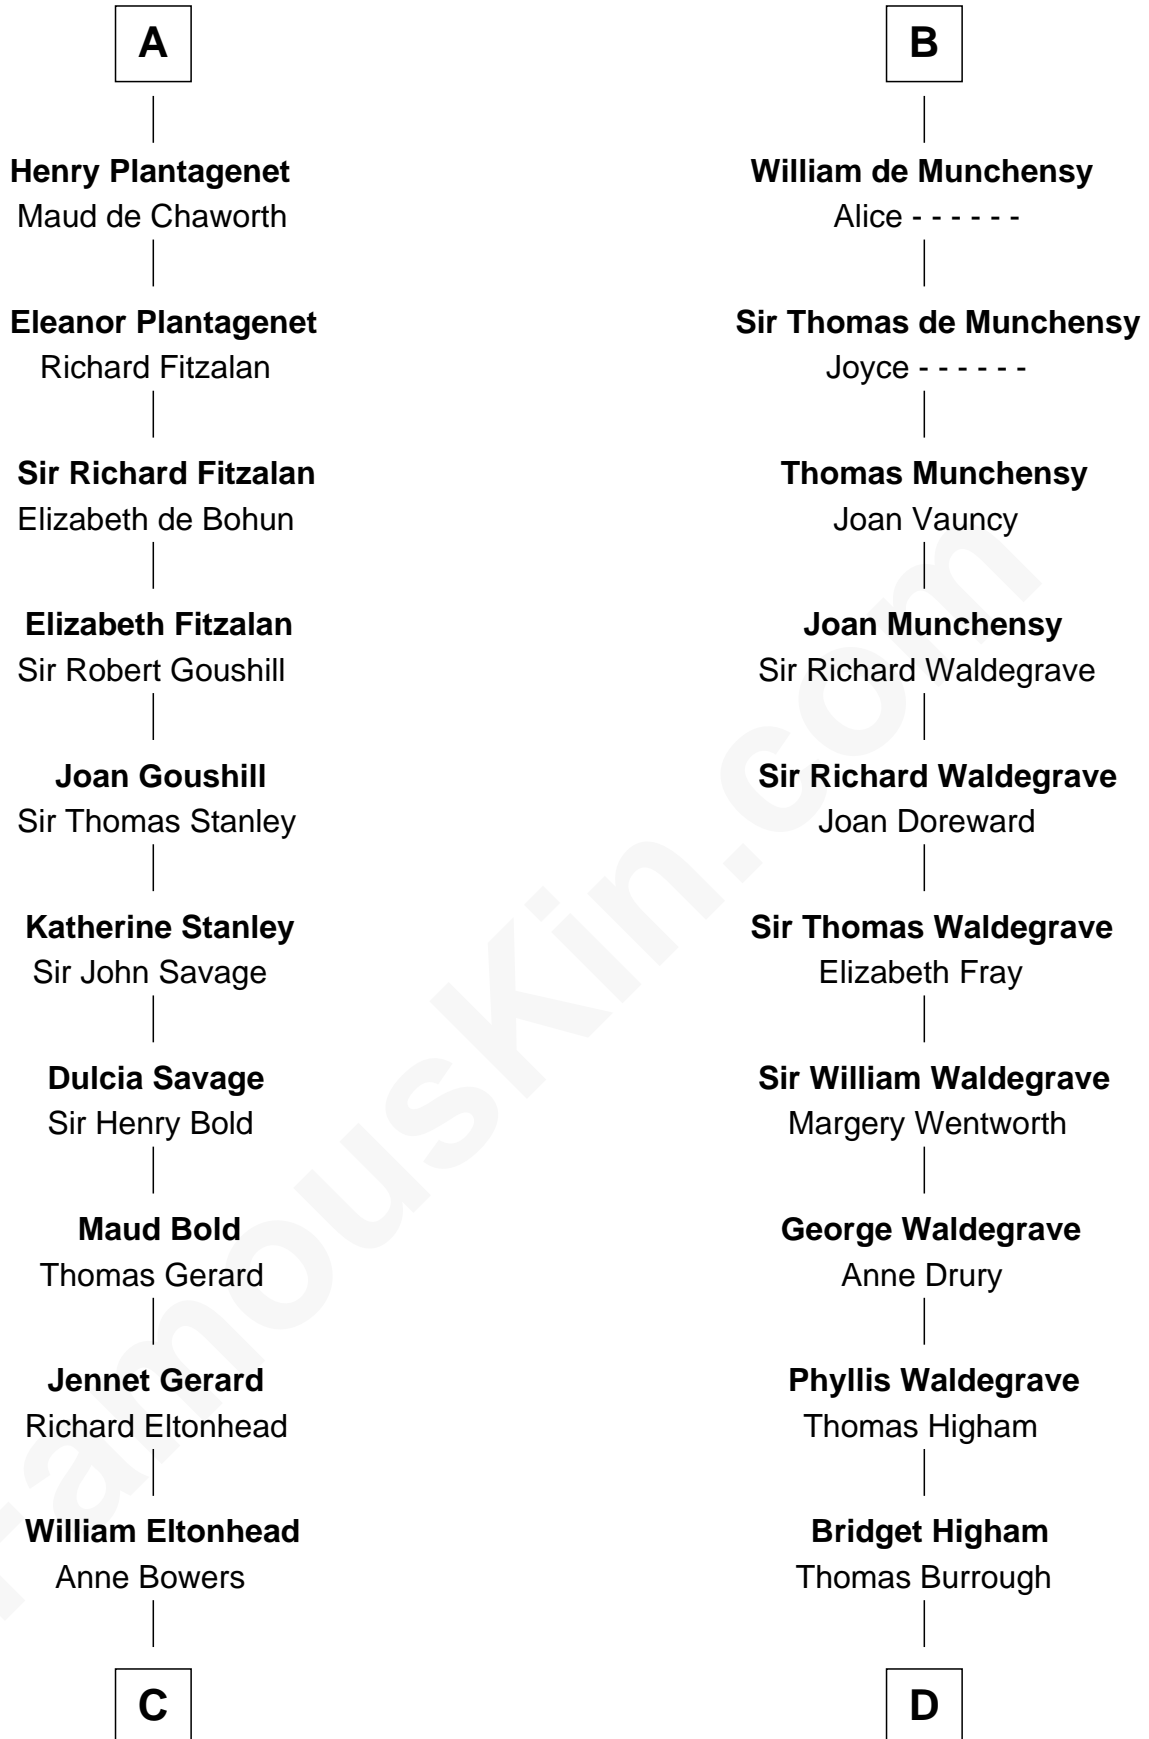

FamousKin.com

Relationship Chart of

Richard Henry Lee

Signer of the Declaration of Independence

19th cousin 2 times removed of

Rev. George Burroughs

Executed for Witchcraft, Salem 1692

C

Richard Eltonhead

Anne Sutton

Alice Eltonhead

Henry Corbin

Laetitia Corbin

Richard Lee

Gov. Thomas Lee

Hannah Ludwell

Salem Witch Trials 1692

FamousKin.com