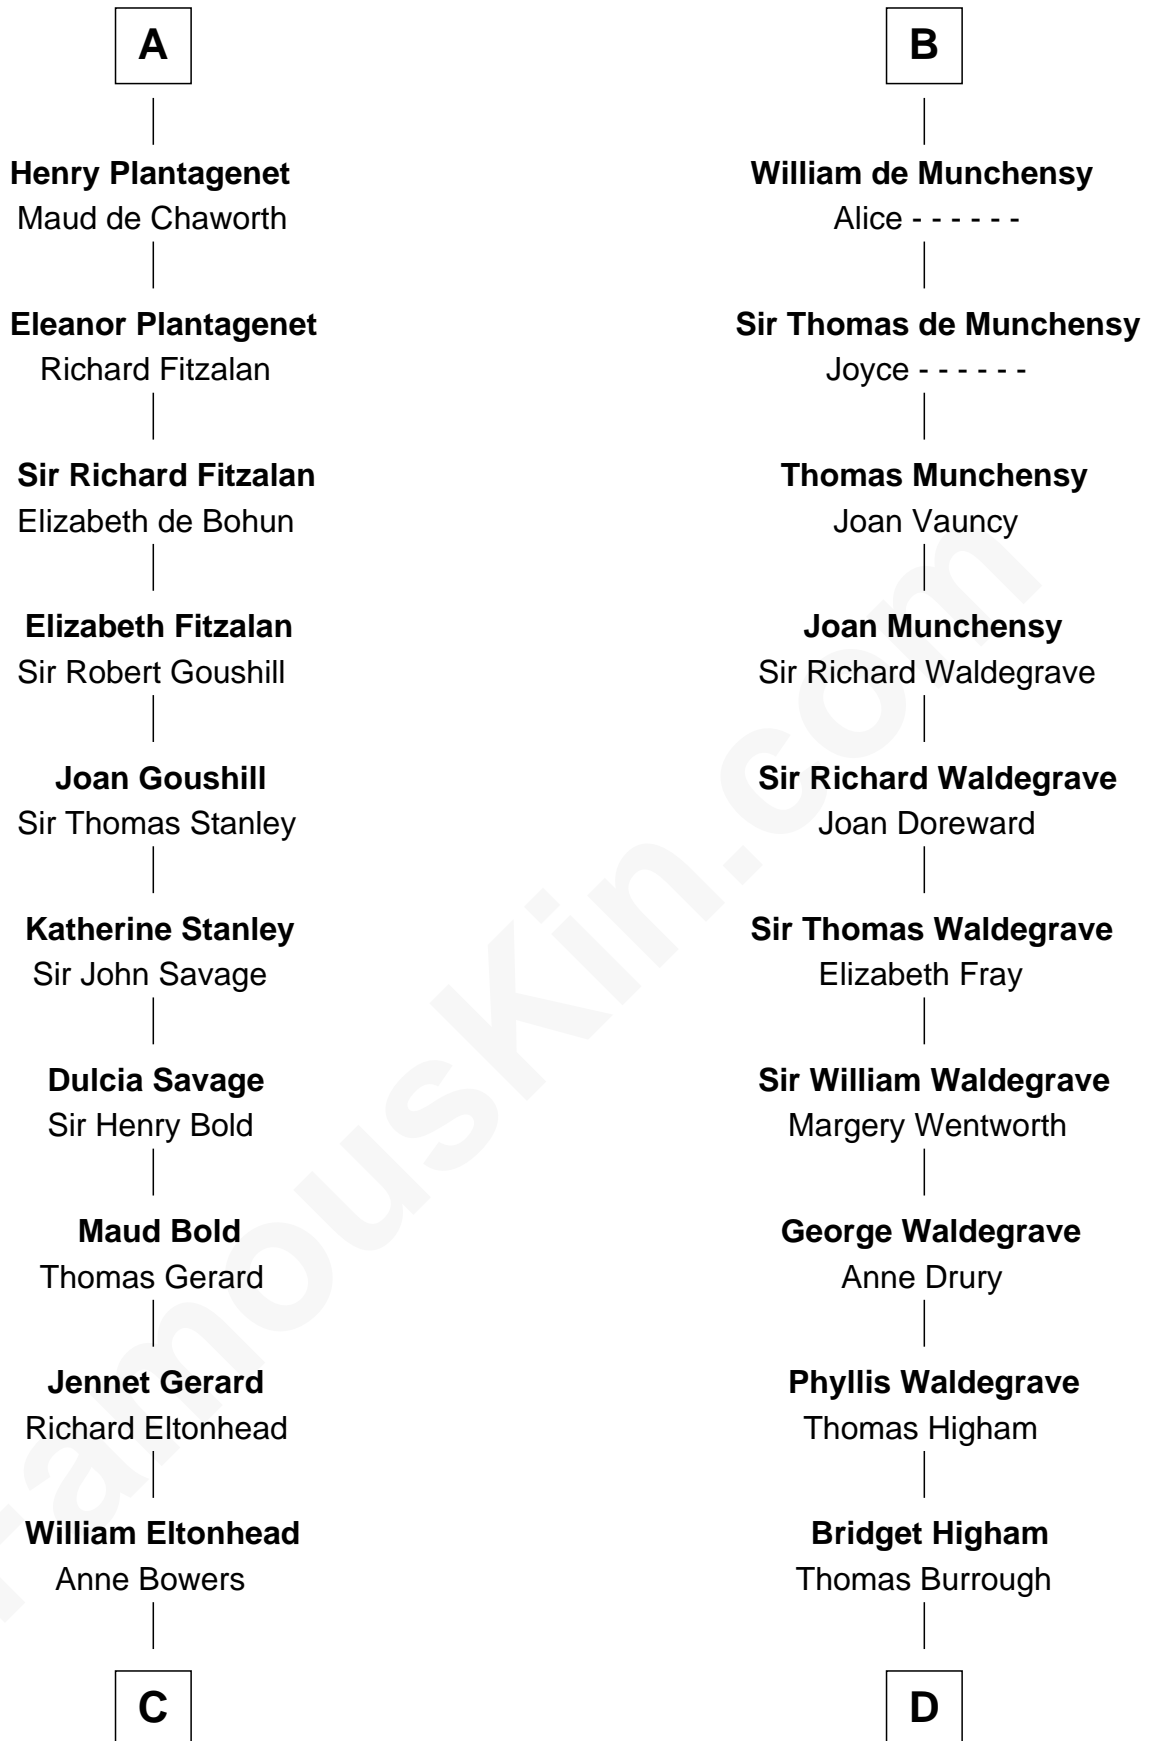

FamousKin.com

Relationship Chart of

Richard Henry Lee

Signer of the Declaration of Independence

19th cousin 2 times removed of

Rev. George Burroughs

Executed for Witchcraft, Salem 1692

Duncan I of Scotland

Malcolm III of Scotland

St. Margaret of Scotland

Maud of Scotland

Henry I, King of England

Maud of England

Geoffrey Plantagenet

Henry II, King of England

Eleanor of Aquitaine

St. Margaret of Scotland

Maud of Scotland

Henry I, King of England

Maud of England

Geoffrey Plantagenet

Henry II, King of England

Ida de Tony

Sir William Longespee

Ela of Salisbury

Ida Longespee

Sir William de Beauchamp

Beatrice de Beauchamp

Sir William de Munchensy

B

C

Richard Eltonhead