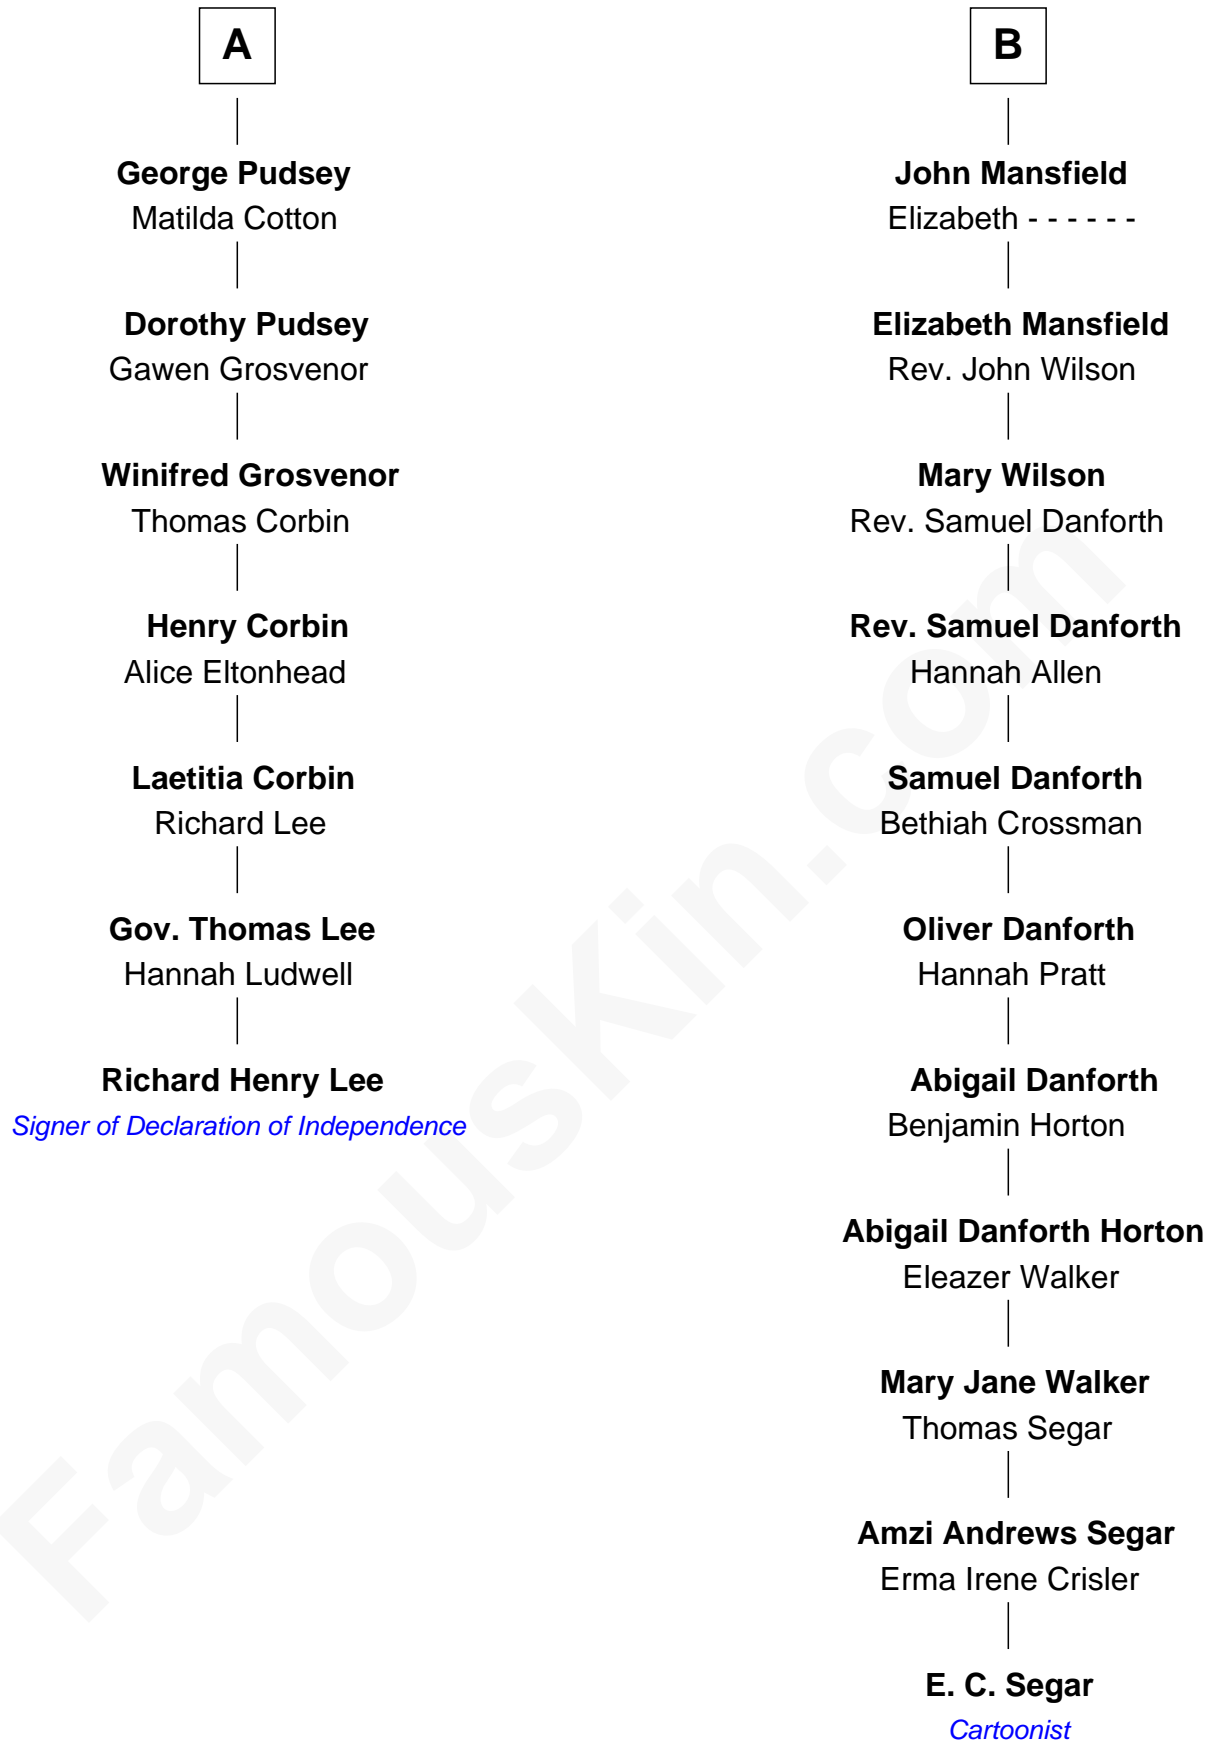

FamousKin.com

Relationship Chart of

Richard Henry Lee

Signer of the Declaration of Independence

13th cousin 4 times removed of

E. C. Segar

Cartoonist (Popeye creator)

E. C. Segar photo by [U. S. War Stamp Council](#)