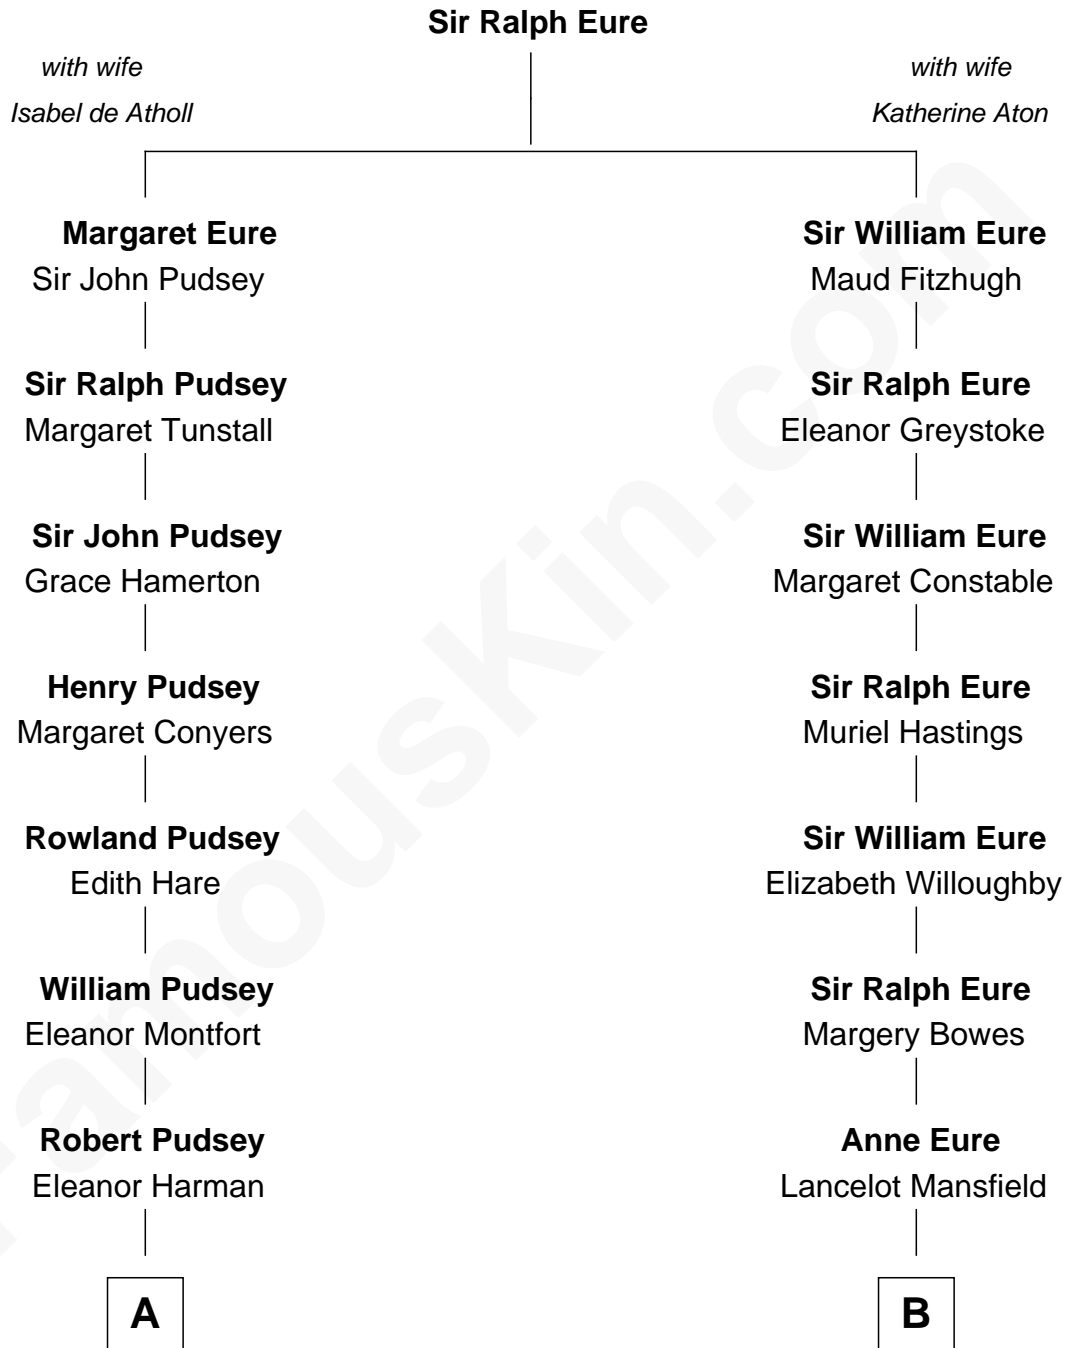

FamousKin.com

Relationship Chart of

Richard Henry Lee

Signer of the Declaration of Independence

13th cousin 4 times removed of

E. C. Segar

Cartoonist (Popeye creator)

E. C. Segar photo by [U. S. War Stamp Council](#)