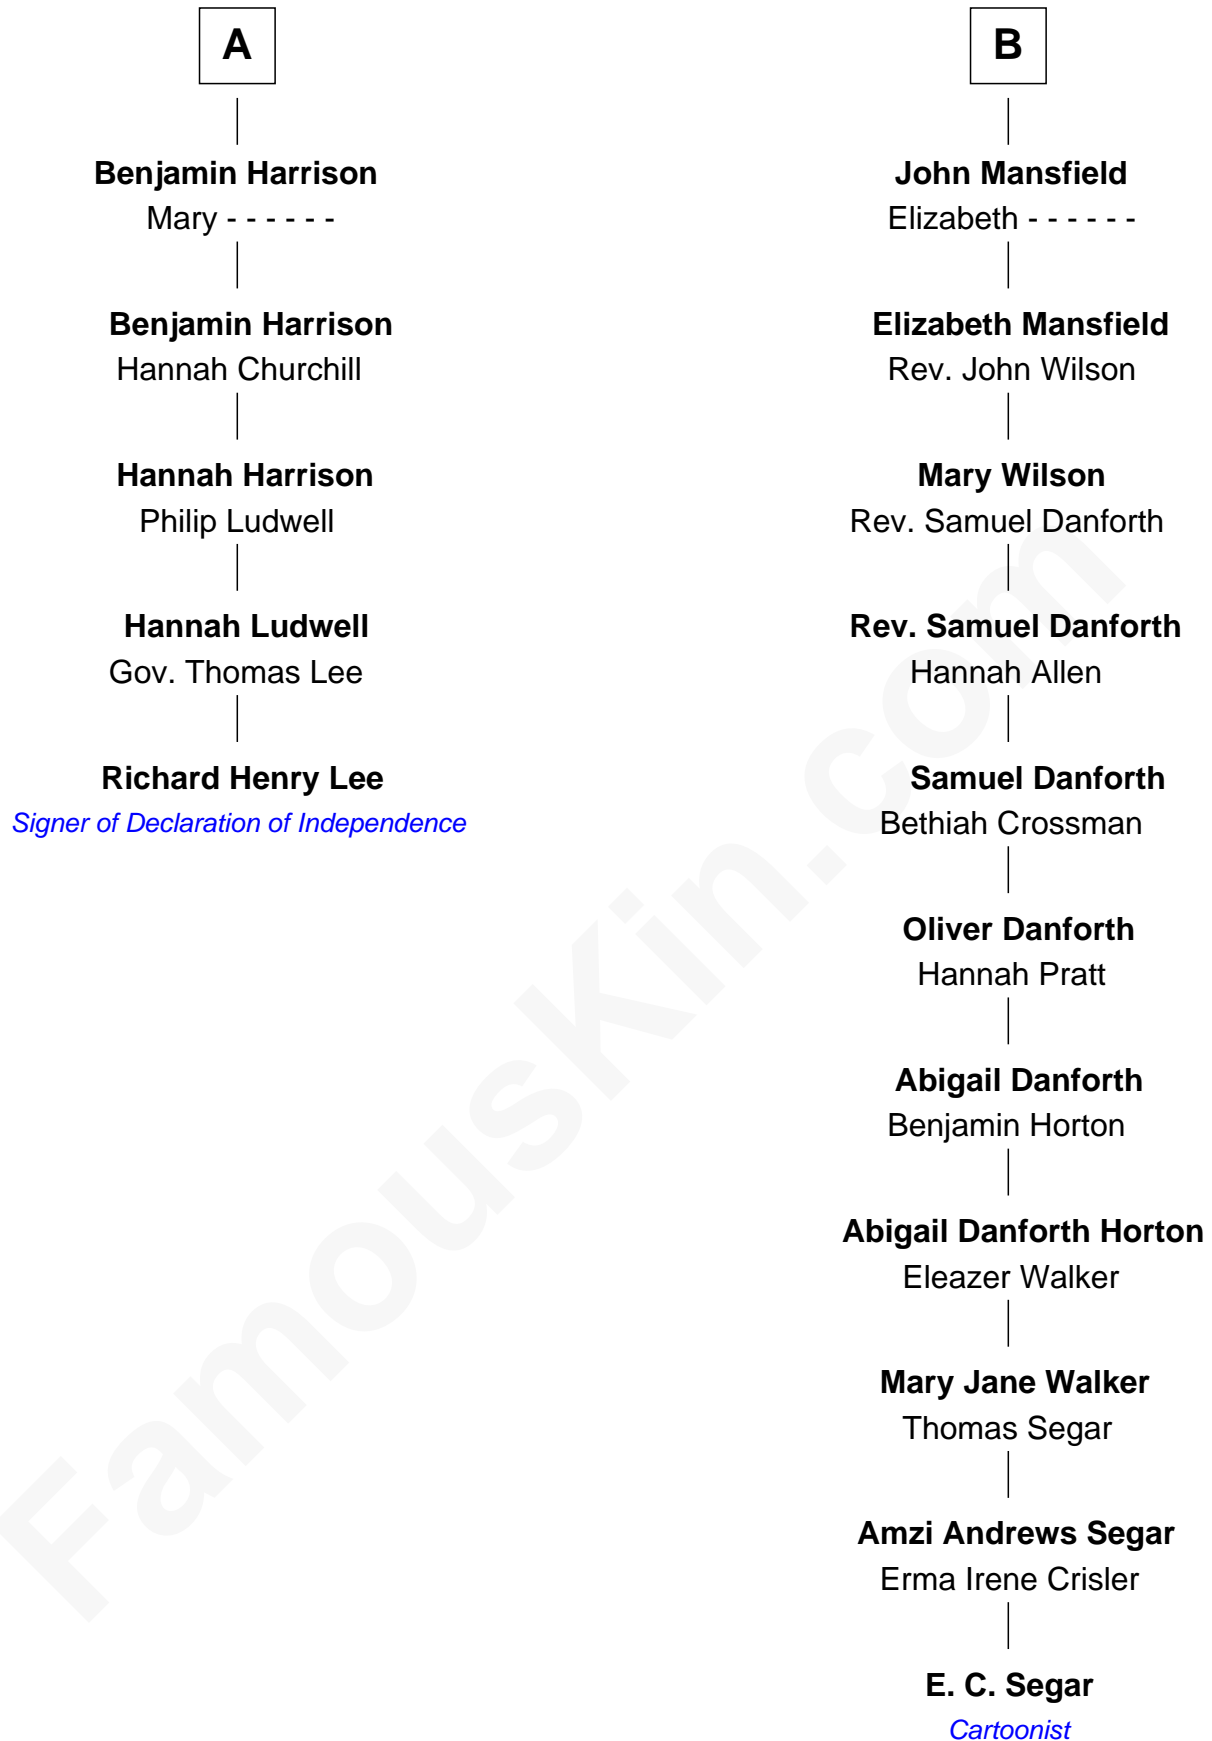

## Relationship Chart of

### Richard Henry Lee

Signer of the Declaration of Independence

11th cousin 6 times removed of

**E. C. Segar**

Cartoonist (Popeye creator)

E. C. Segar photo by [U. S. War Stamp Council](#)