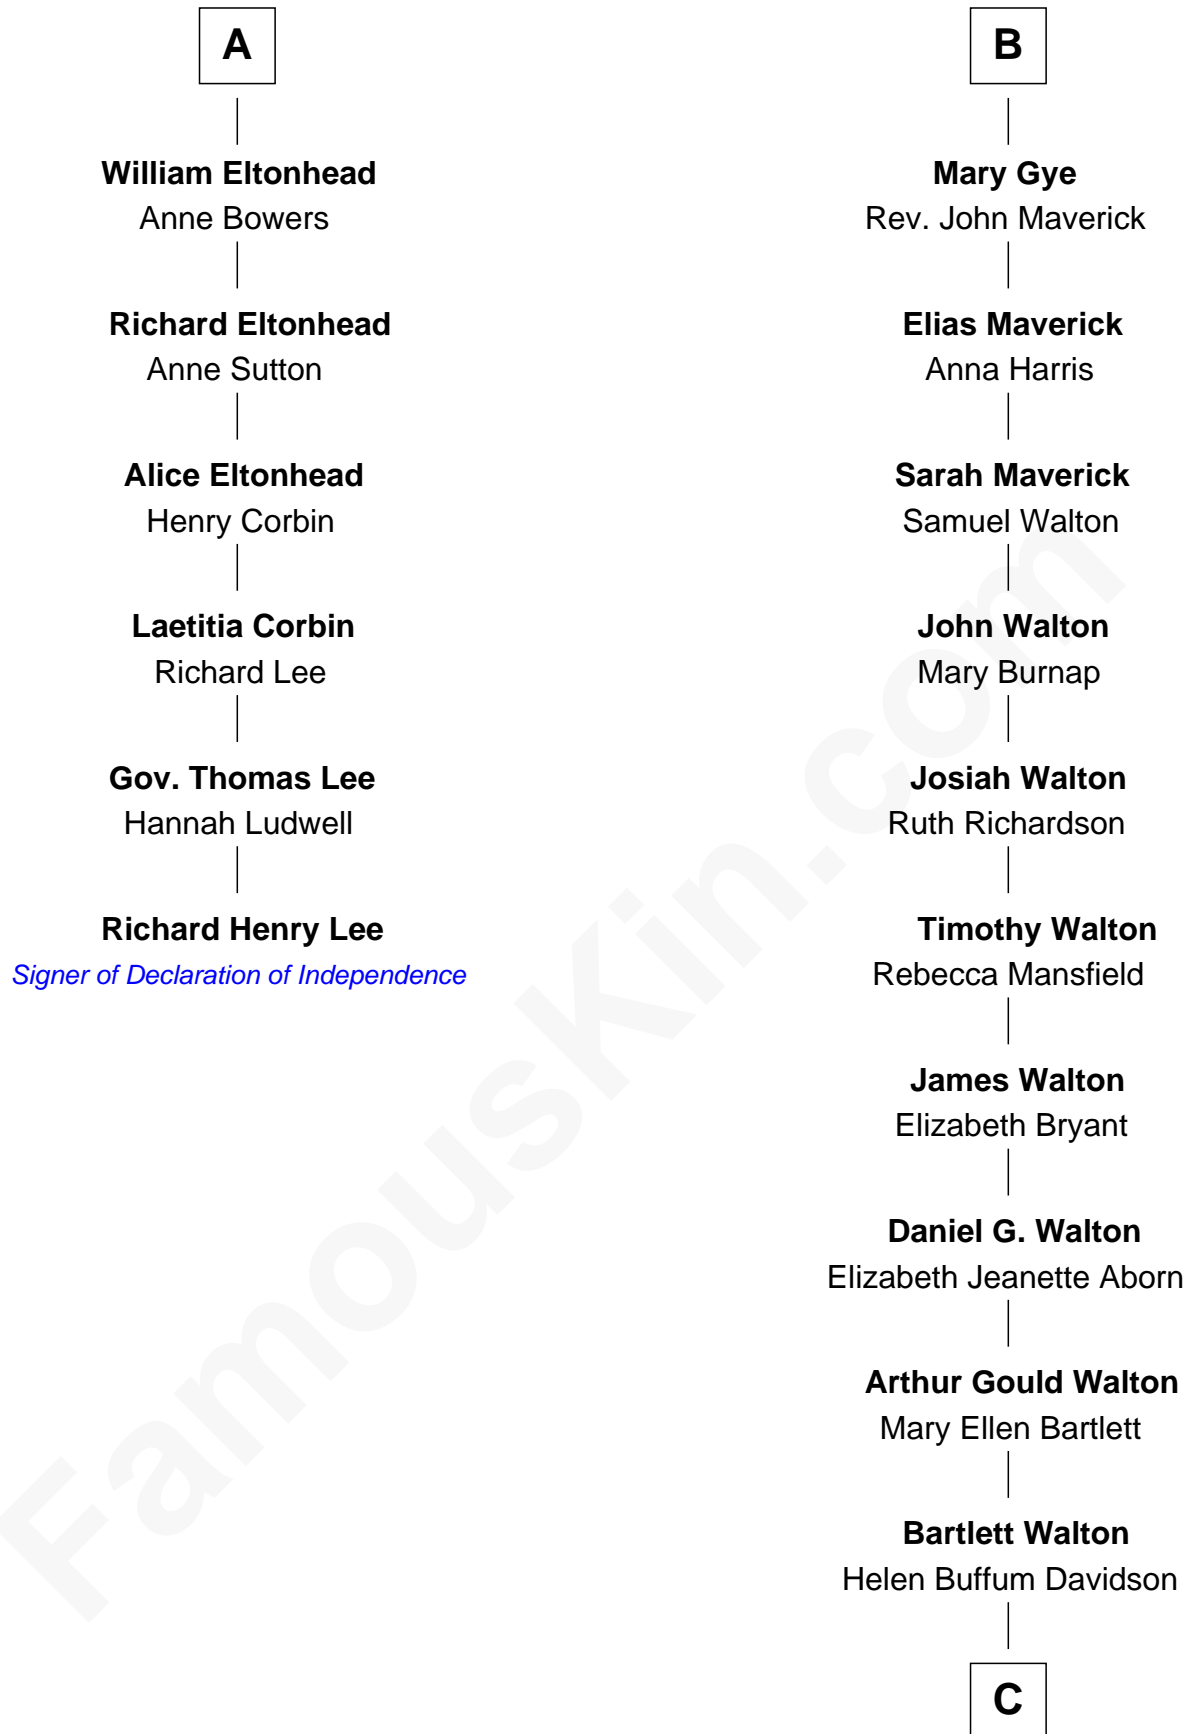

FamousKin.com

Relationship Chart of

Richard Henry Lee

Signer of the Declaration of Independence

12th cousin 6 times removed of

A. Bartlett Giamatti

Major League Baseball Commissioner

C

Mary Claybaugh Walton

Valentine John Giamatti

A. Bartlett Giamatti

Major League Baseball Commissioner

FamousKin.com