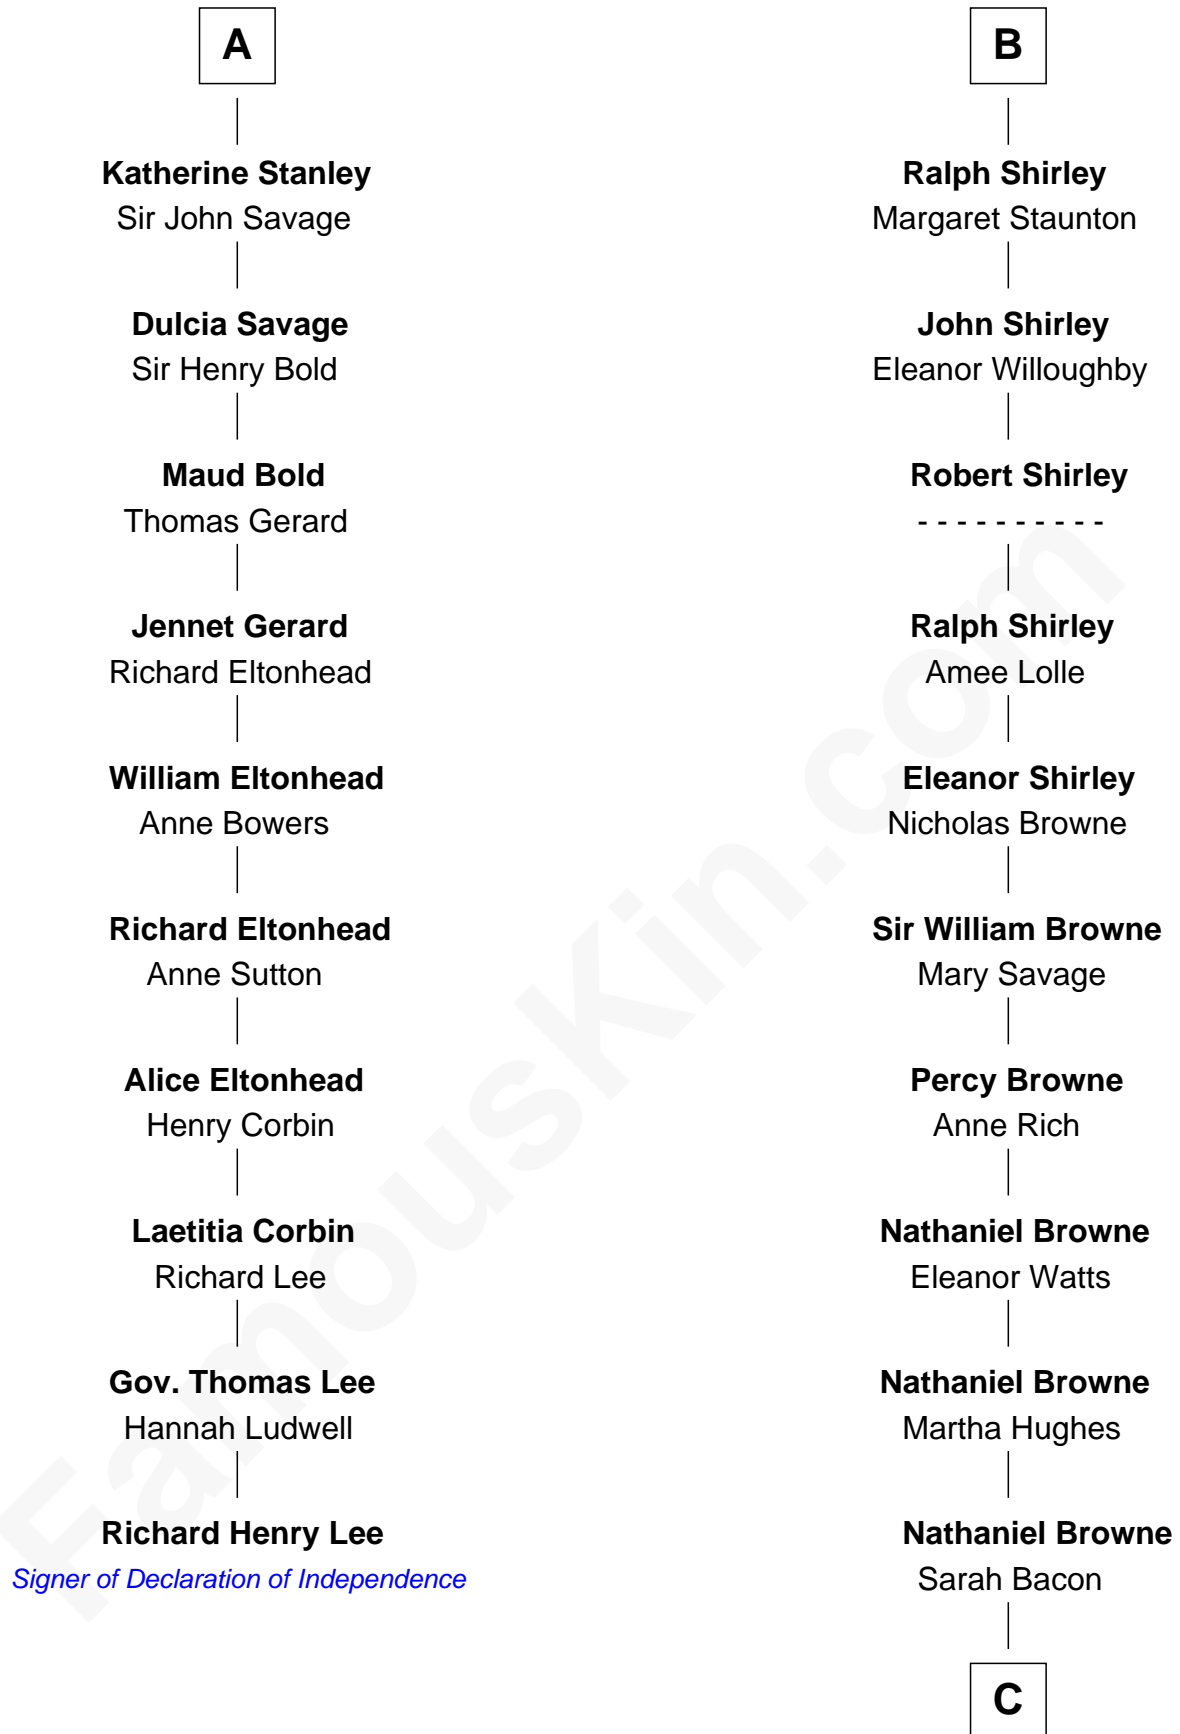

FamousKin.com

Relationship Chart of

Richard Henry Lee

Signer of the Declaration of Independence

16th cousin 5 times removed of

William Henry Moore

Co-Founder, U.S. Steel and Nabisco

C

Sarah Browne
George Beckwith

George Beckwith
Rachel Marsh

George Beckwith
Mary Bradley

Rachael Arvilla Beckwith
Nathaniel Ford Moore

William Henry Moore
Co-Founder, U.S. Steel and Nabisco

FamousKin.com