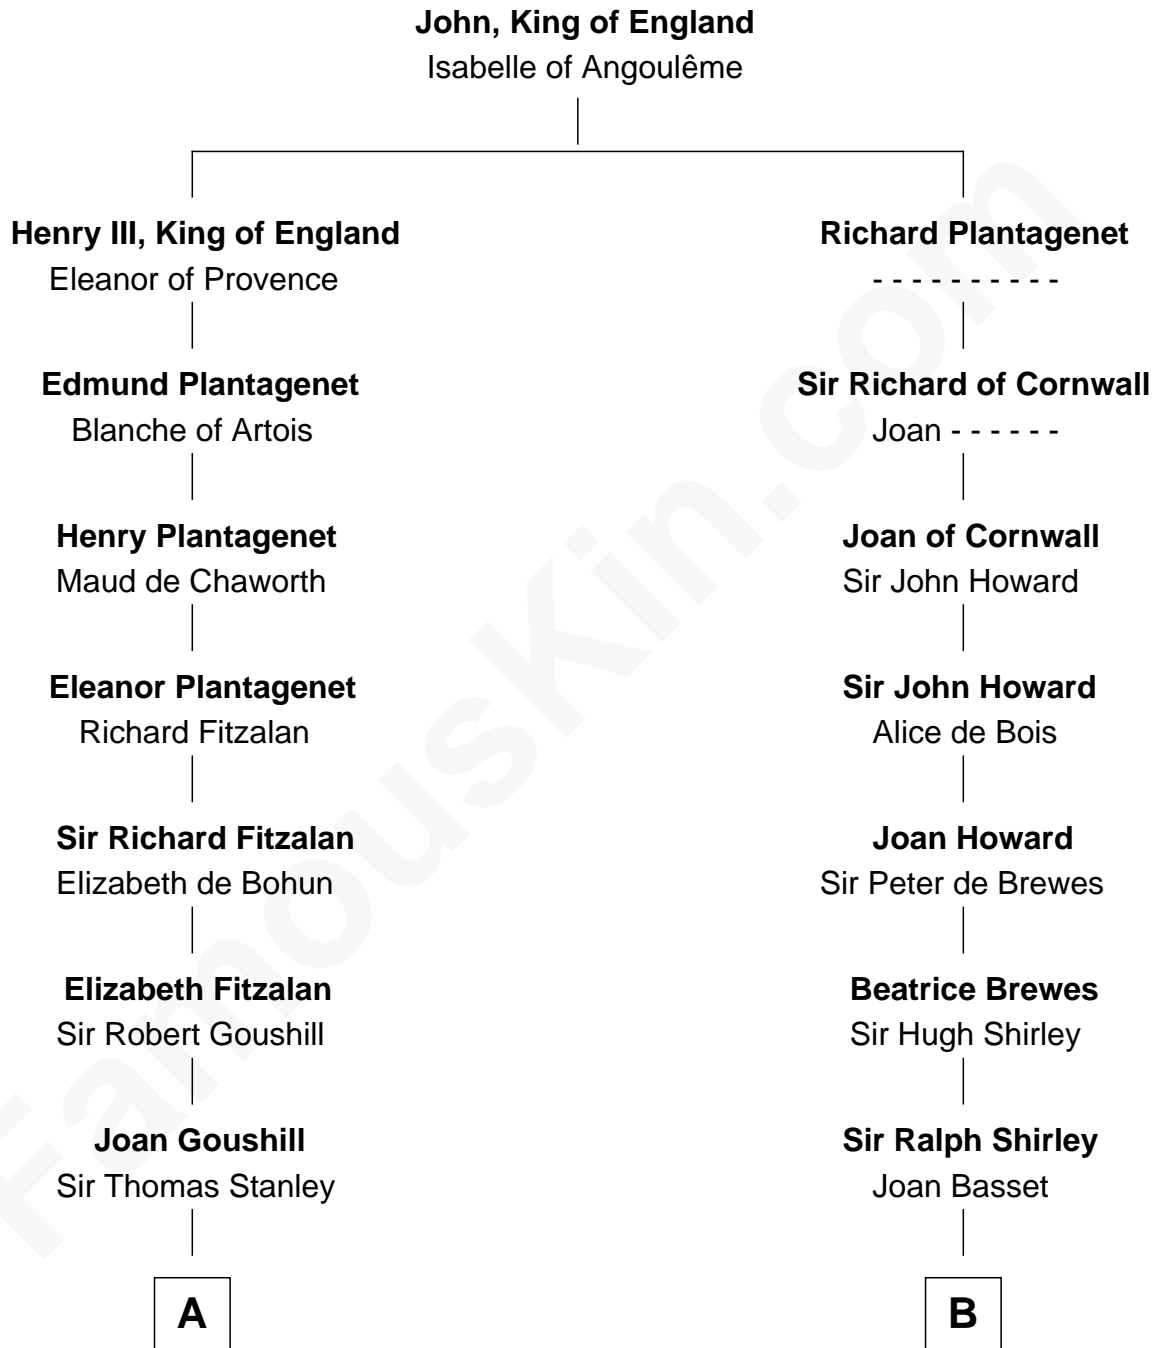

FamousKin.com

Relationship Chart of

Richard Henry Lee

Signer of the Declaration of Independence

16th cousin 5 times removed of

William Henry Moore

Co-Founder, U.S. Steel and Nabisco

C

Sarah Browne
George Beckwith

George Beckwith
Rachel Marsh

George Beckwith
Mary Bradley

Rachael Arvilla Beckwith
Nathaniel Ford Moore

William Henry Moore
Co-Founder, U.S. Steel and Nabisco

FamousKin.com