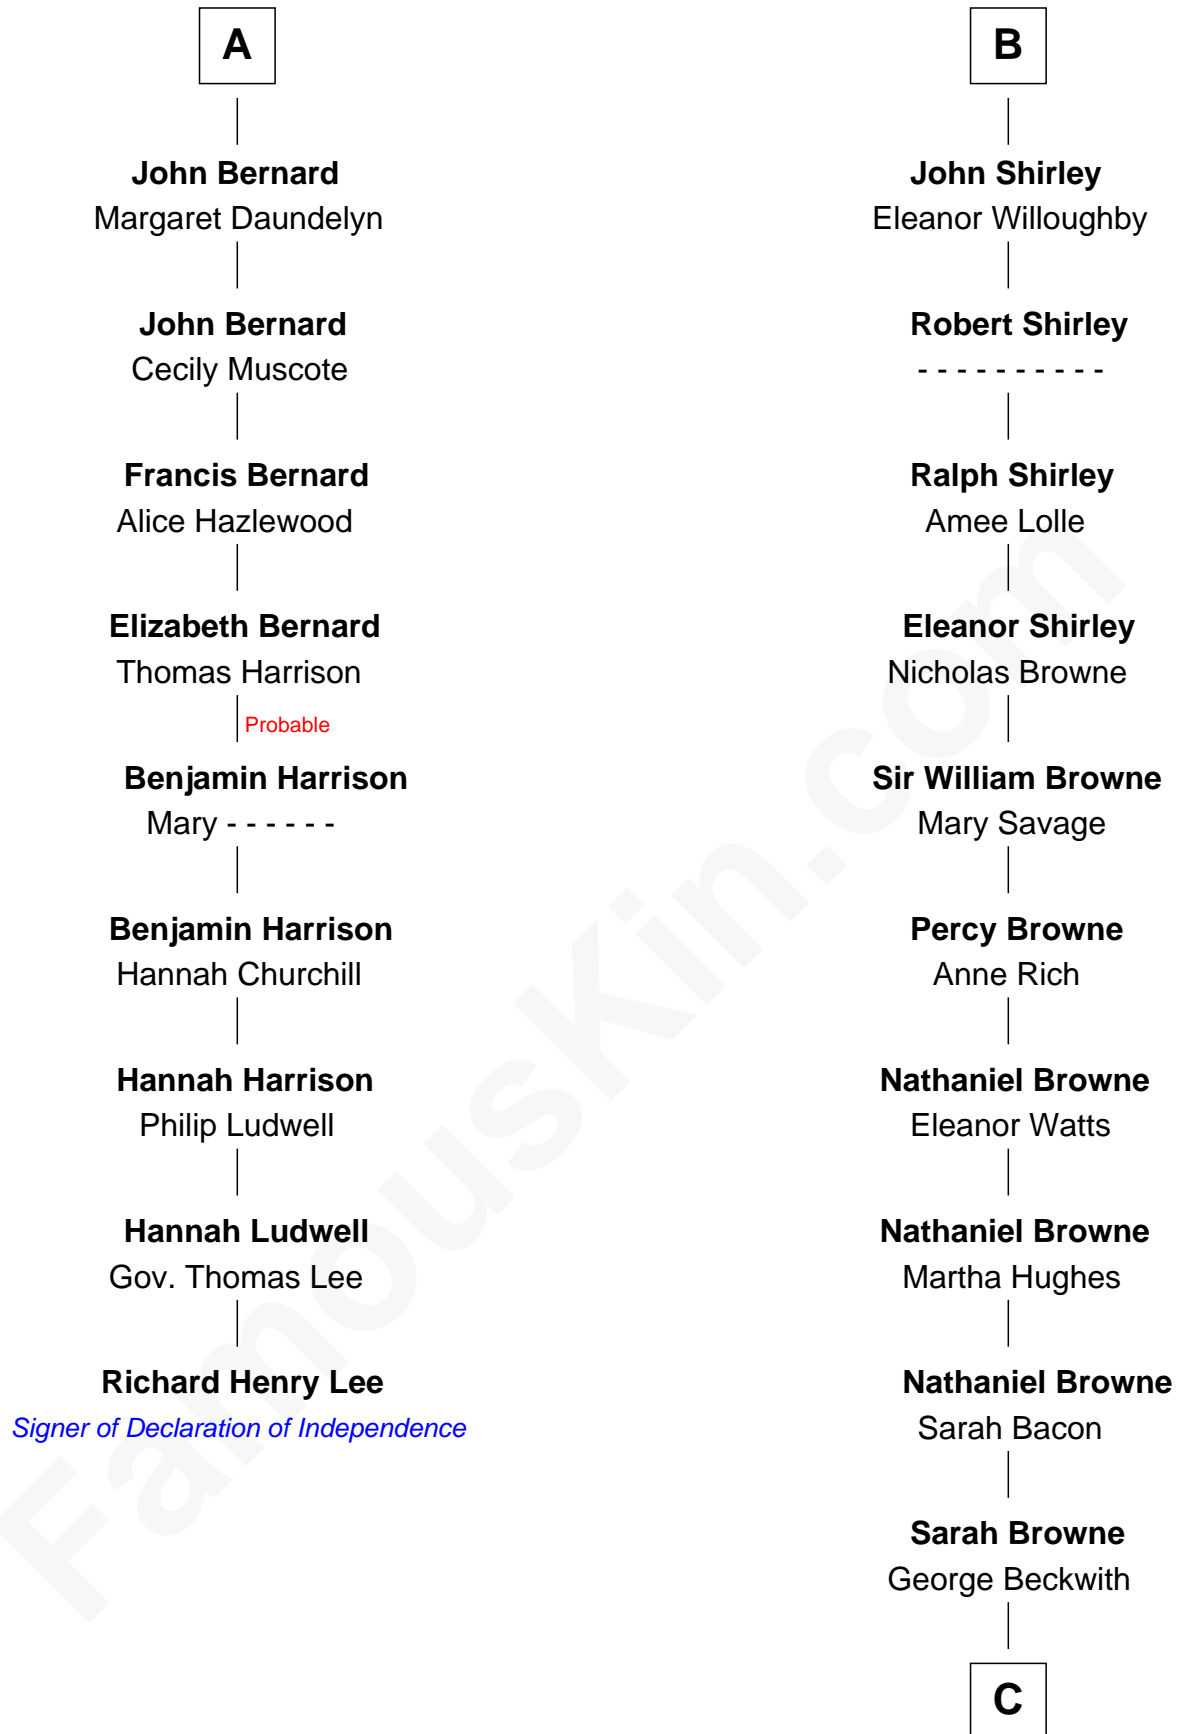

FamousKin.com

Relationship Chart of

Richard Henry Lee

Signer of the Declaration of Independence

15th cousin 5 times removed of

William Henry Moore

Co-Founder, U.S. Steel and Nabisco

C

George Beckwith

Rachel Marsh

George Beckwith

Mary Bradley

Rachael Arvilla Beckwith

Nathaniel Ford Moore

William Henry Moore

Co-Founder, U.S. Steel and Nabisco