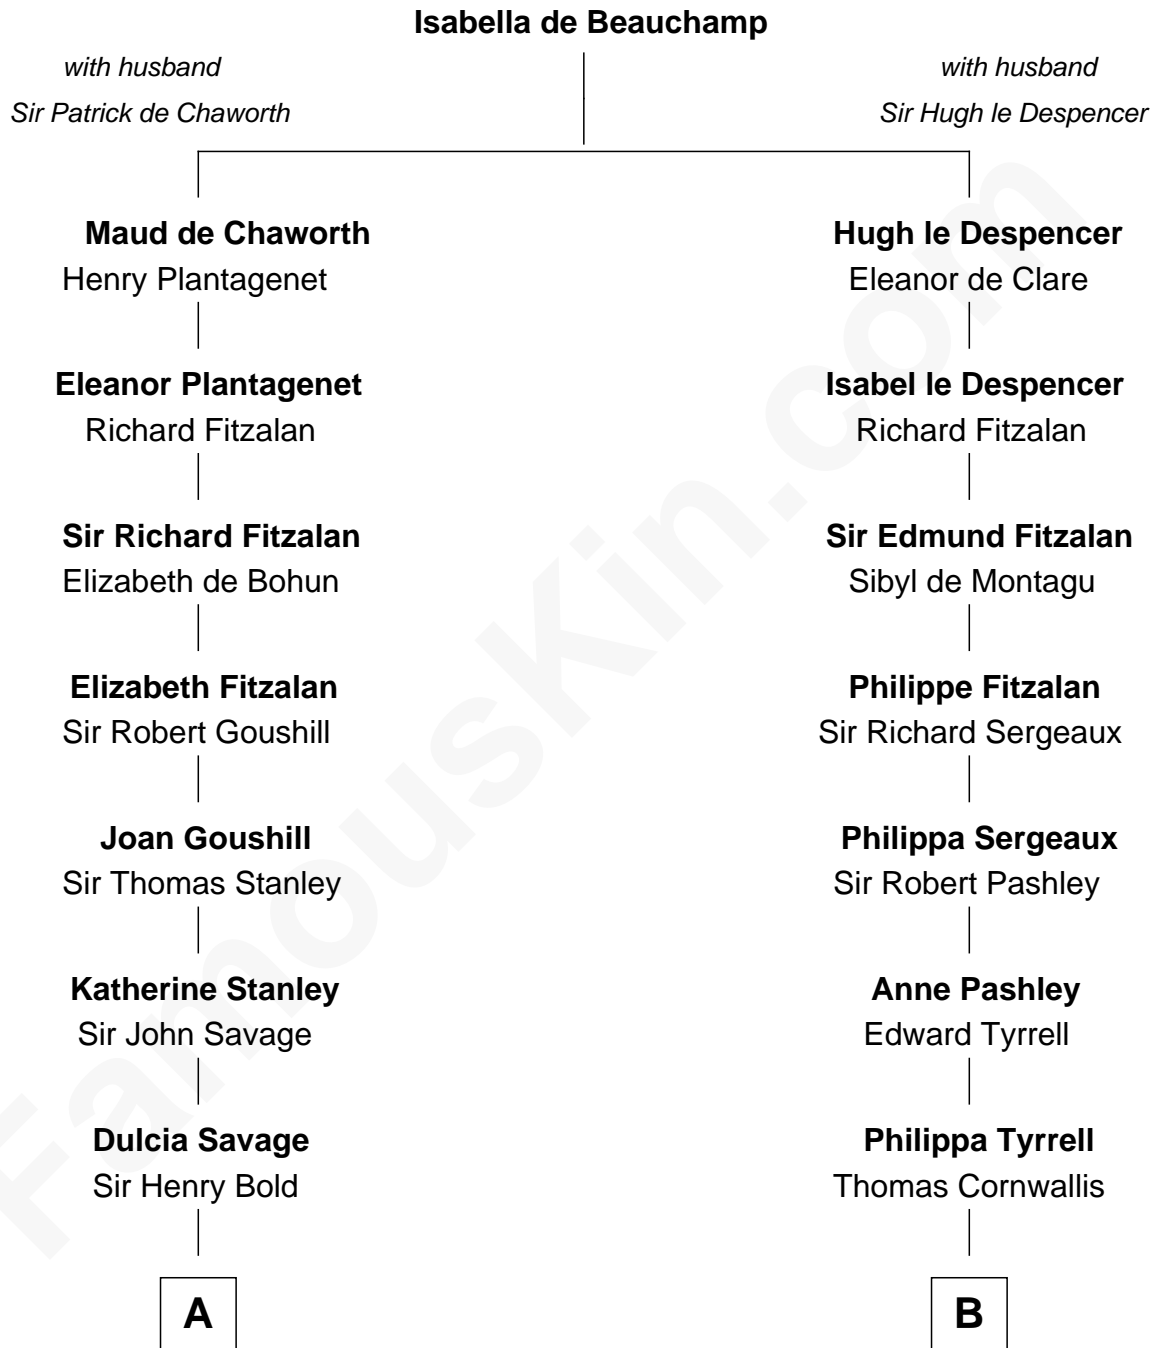

FamousKin.com

Relationship Chart of

Richard Henry Lee

Signer of the Declaration of Independence

14th cousin 7 times removed of

Ben Ames Williams

Novelist and Short Story Author