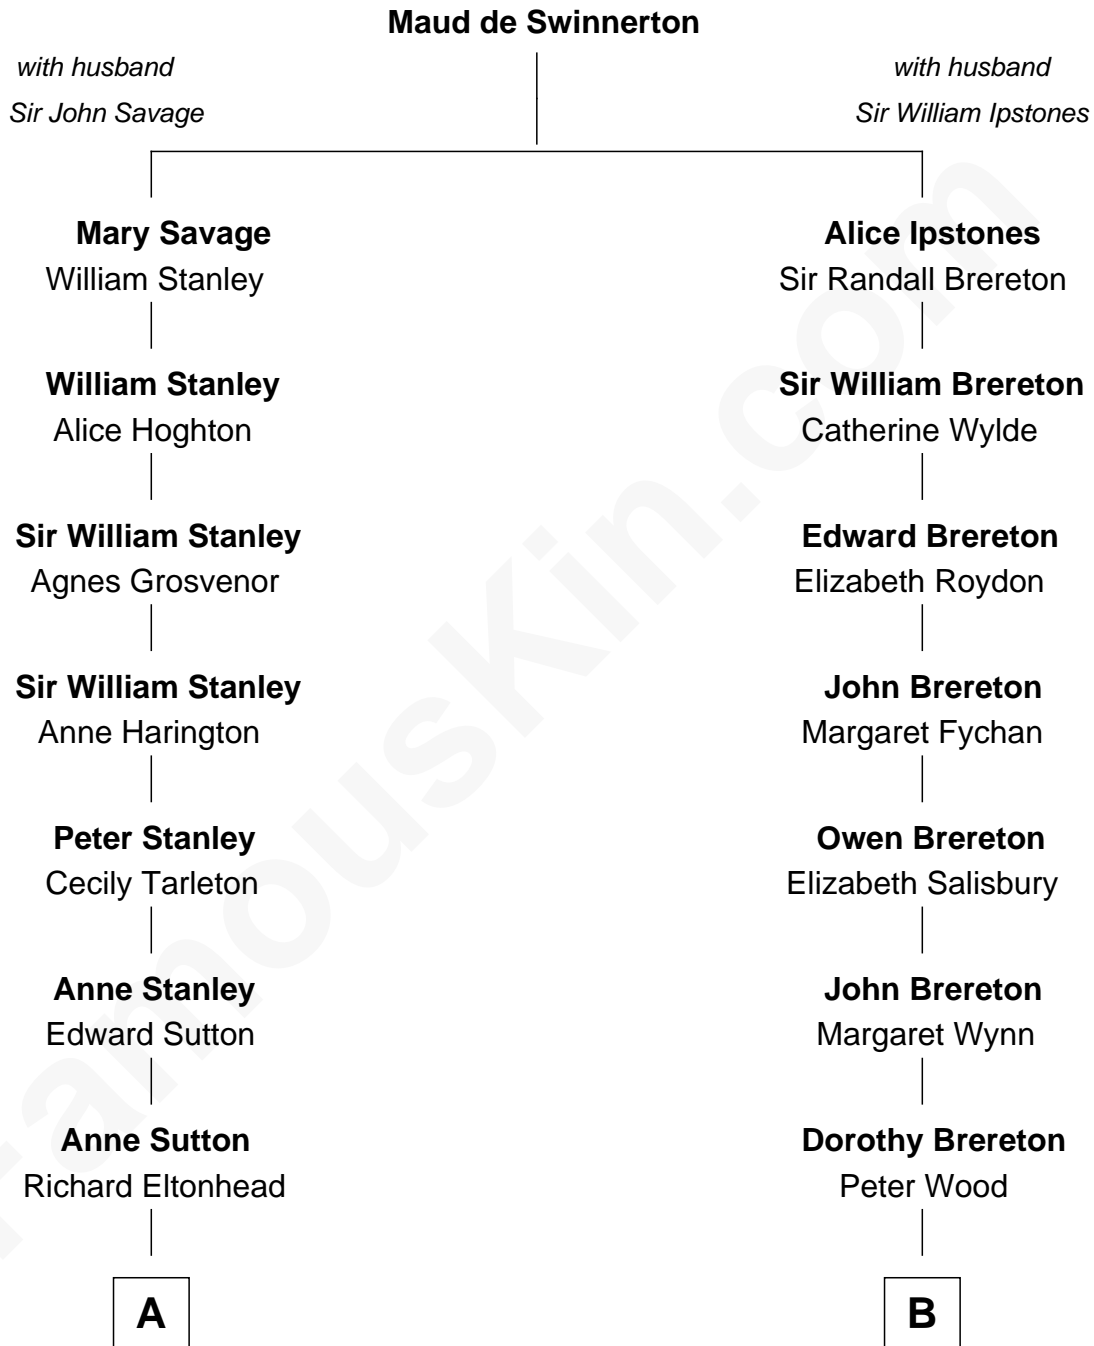

## Relationship Chart of

### Richard Henry Lee

*Signer of the Declaration of Independence*

10th cousin 8 times removed of

**Jimmy Carter**

*39th U.S. President*

**C**

**Earl Carter**  
Lillian Gordy

**Jimmy Carter**  
*39th U.S. President*