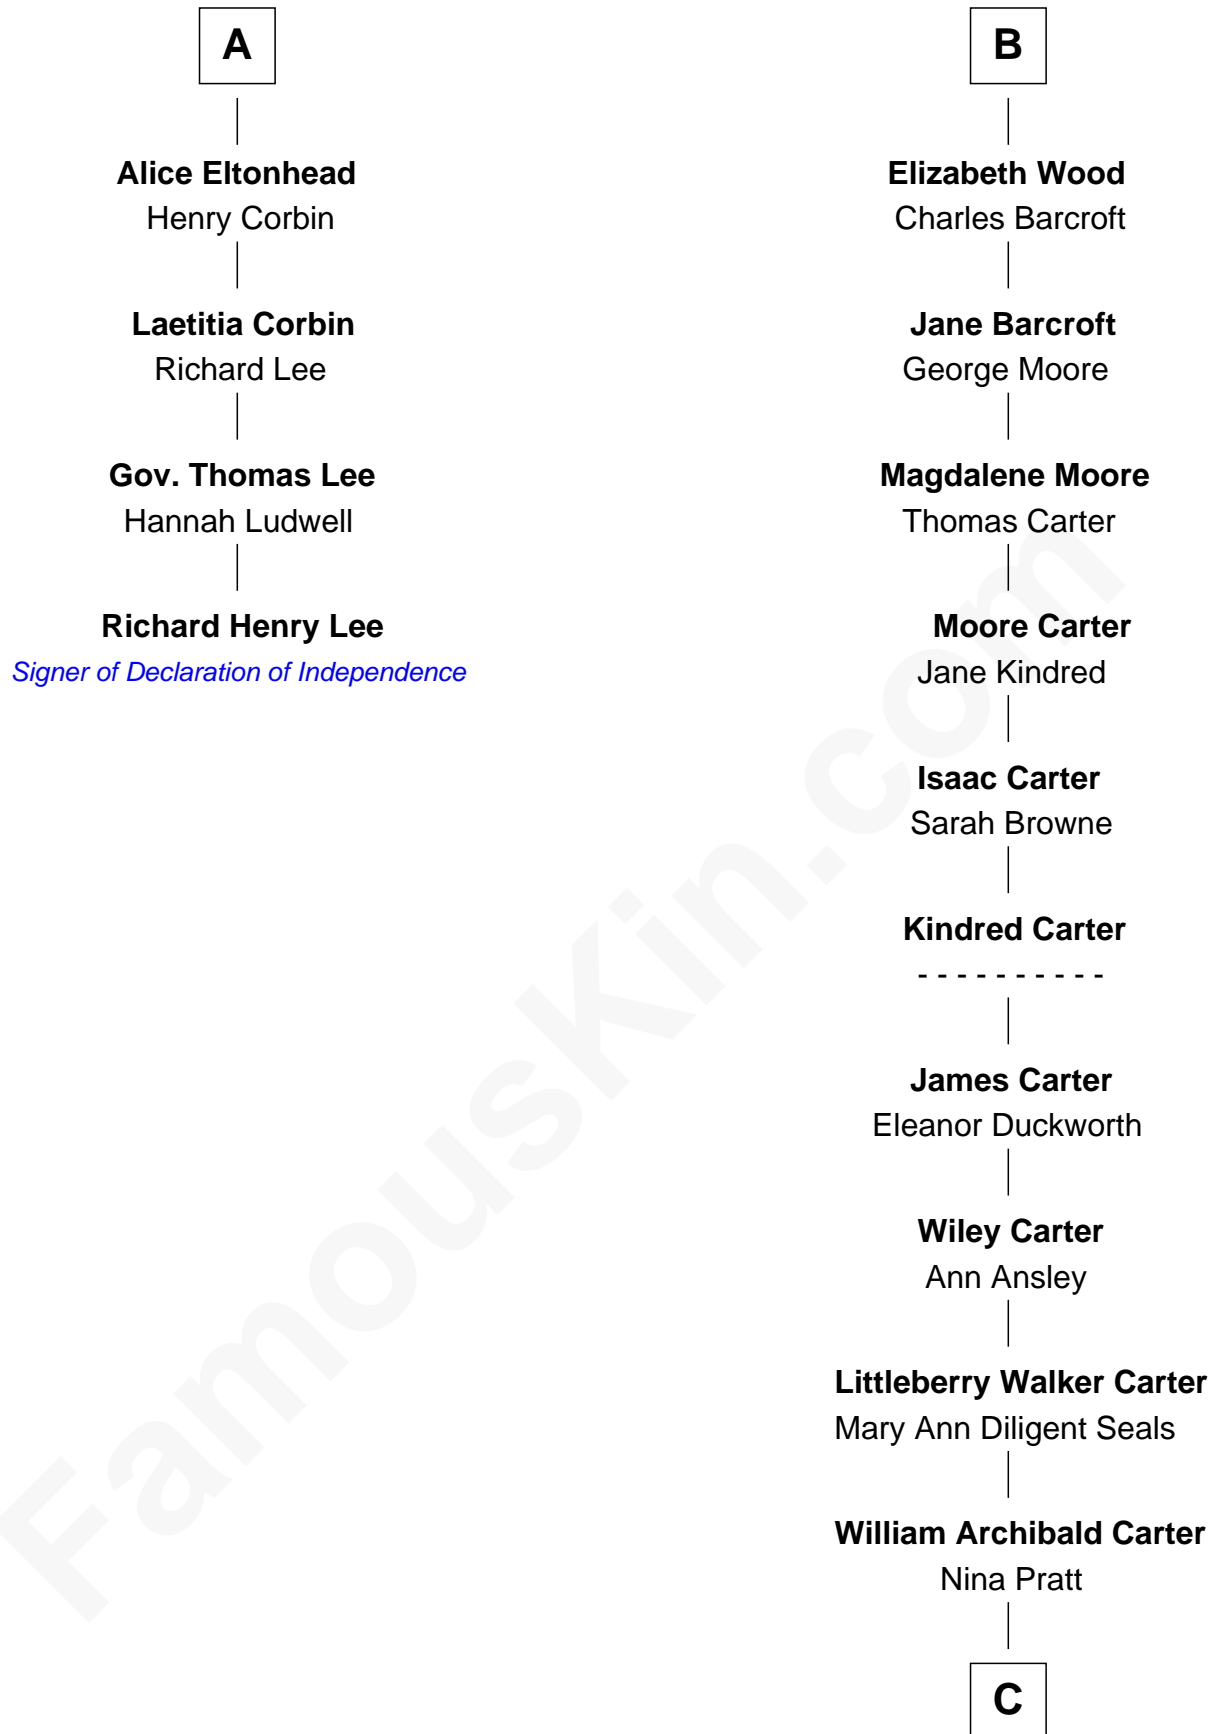

## Relationship Chart of

### Richard Henry Lee

*Signer of the Declaration of Independence*

10th cousin 8 times removed of

**Jimmy Carter**

*39th U.S. President*

**C**

**Earl Carter**  
Lillian Gordy

**Jimmy Carter**  
*39th U.S. President*

FamousKin.com