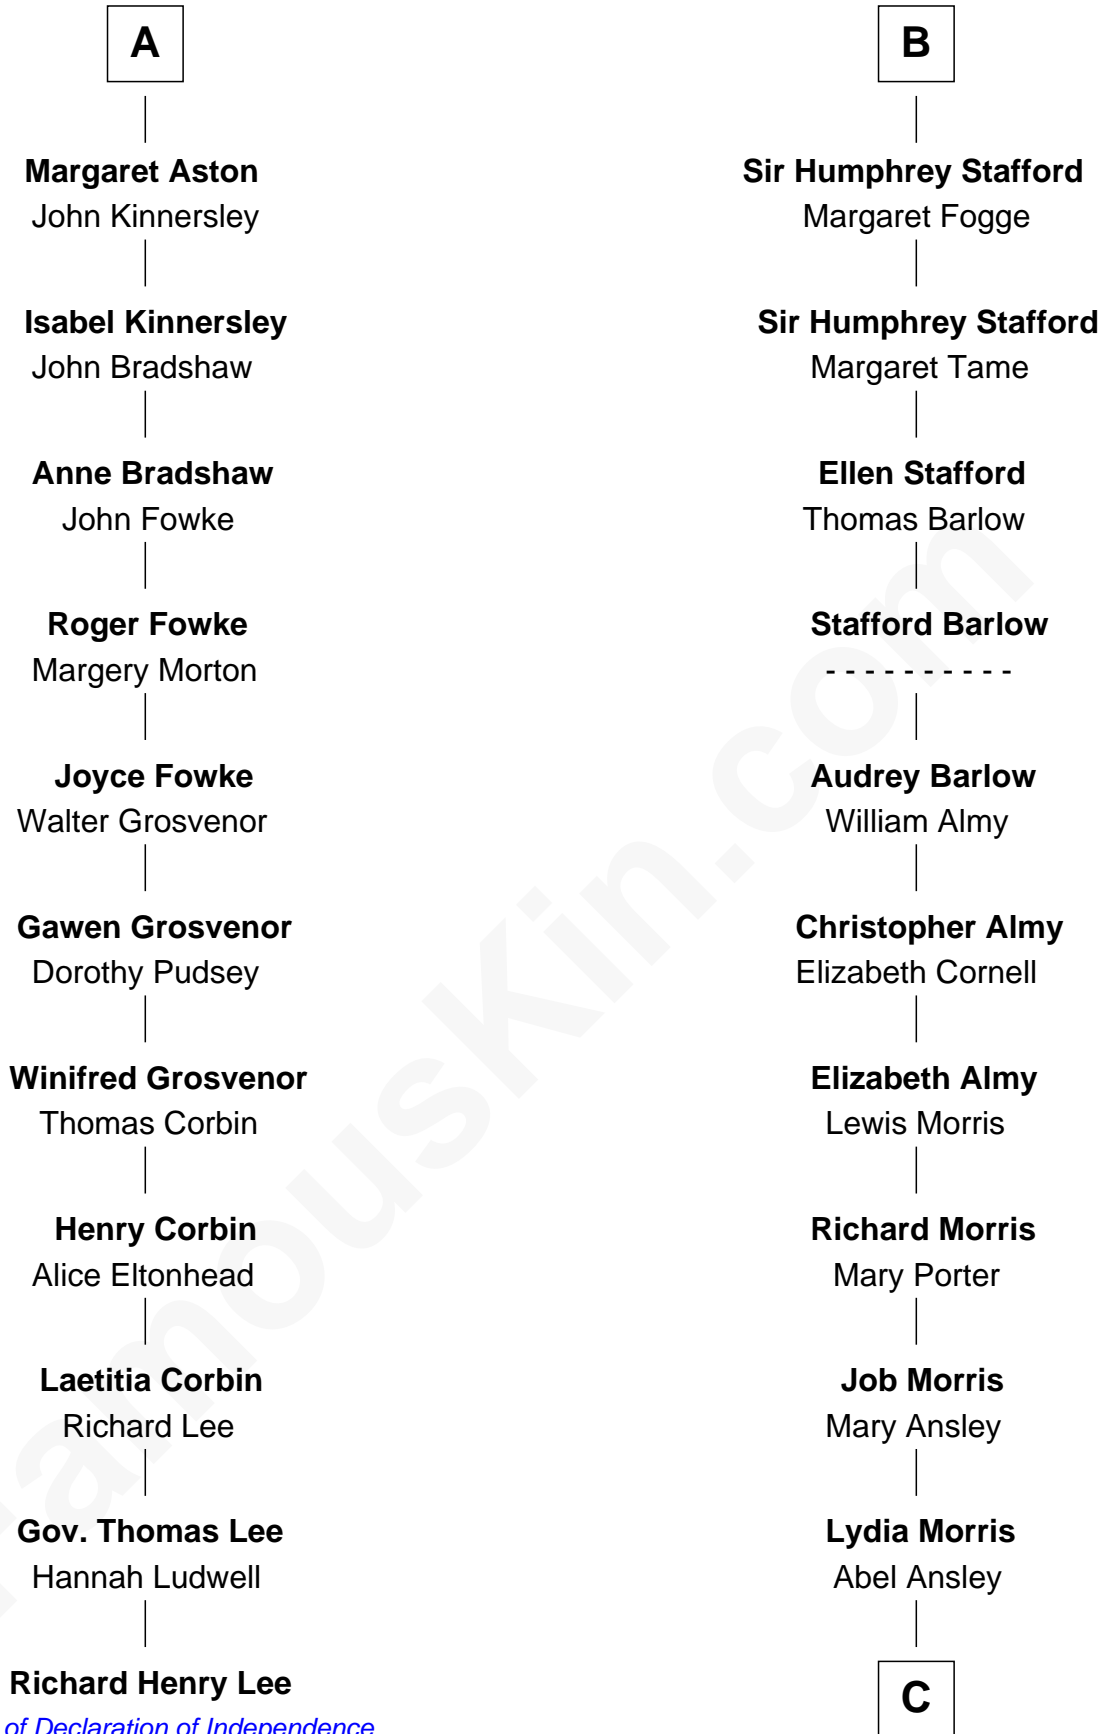

FamousKin.com

Relationship Chart of

Richard Henry Lee

Signer of the Declaration of Independence

17th cousin 4 times removed of

Jimmy Carter

39th U.S. President

C

Ann Ansley

Wiley Carter

Littleberry Walker Carter

Mary Ann Diligent Seals

William Archibald Carter

Nina Pratt

Earl Carter

Lillian Gordy