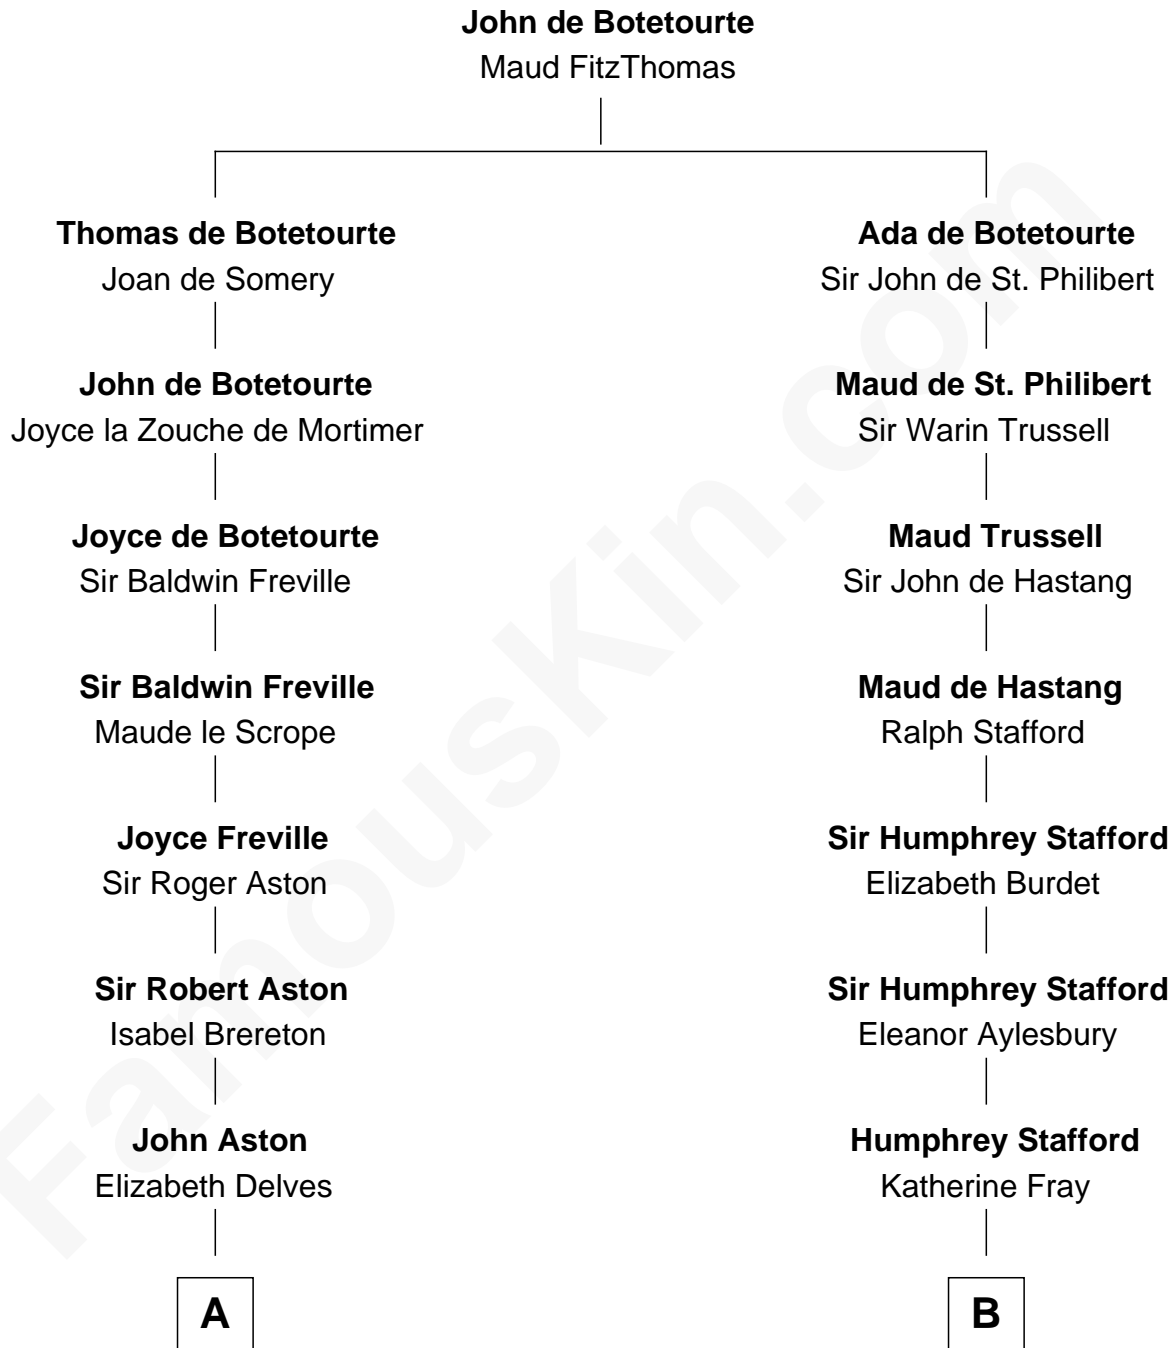

FamousKin.com

Relationship Chart of

Richard Henry Lee

Signer of the Declaration of Independence

17th cousin 4 times removed of

Jimmy Carter

39th U.S. President

C

Ann Ansley

Wiley Carter

Littleberry Walker Carter

Mary Ann Diligent Seals

William Archibald Carter

Nina Pratt

Earl Carter

Lillian Gordy

Jimmy Carter

39th U.S. President

FamousKin.com