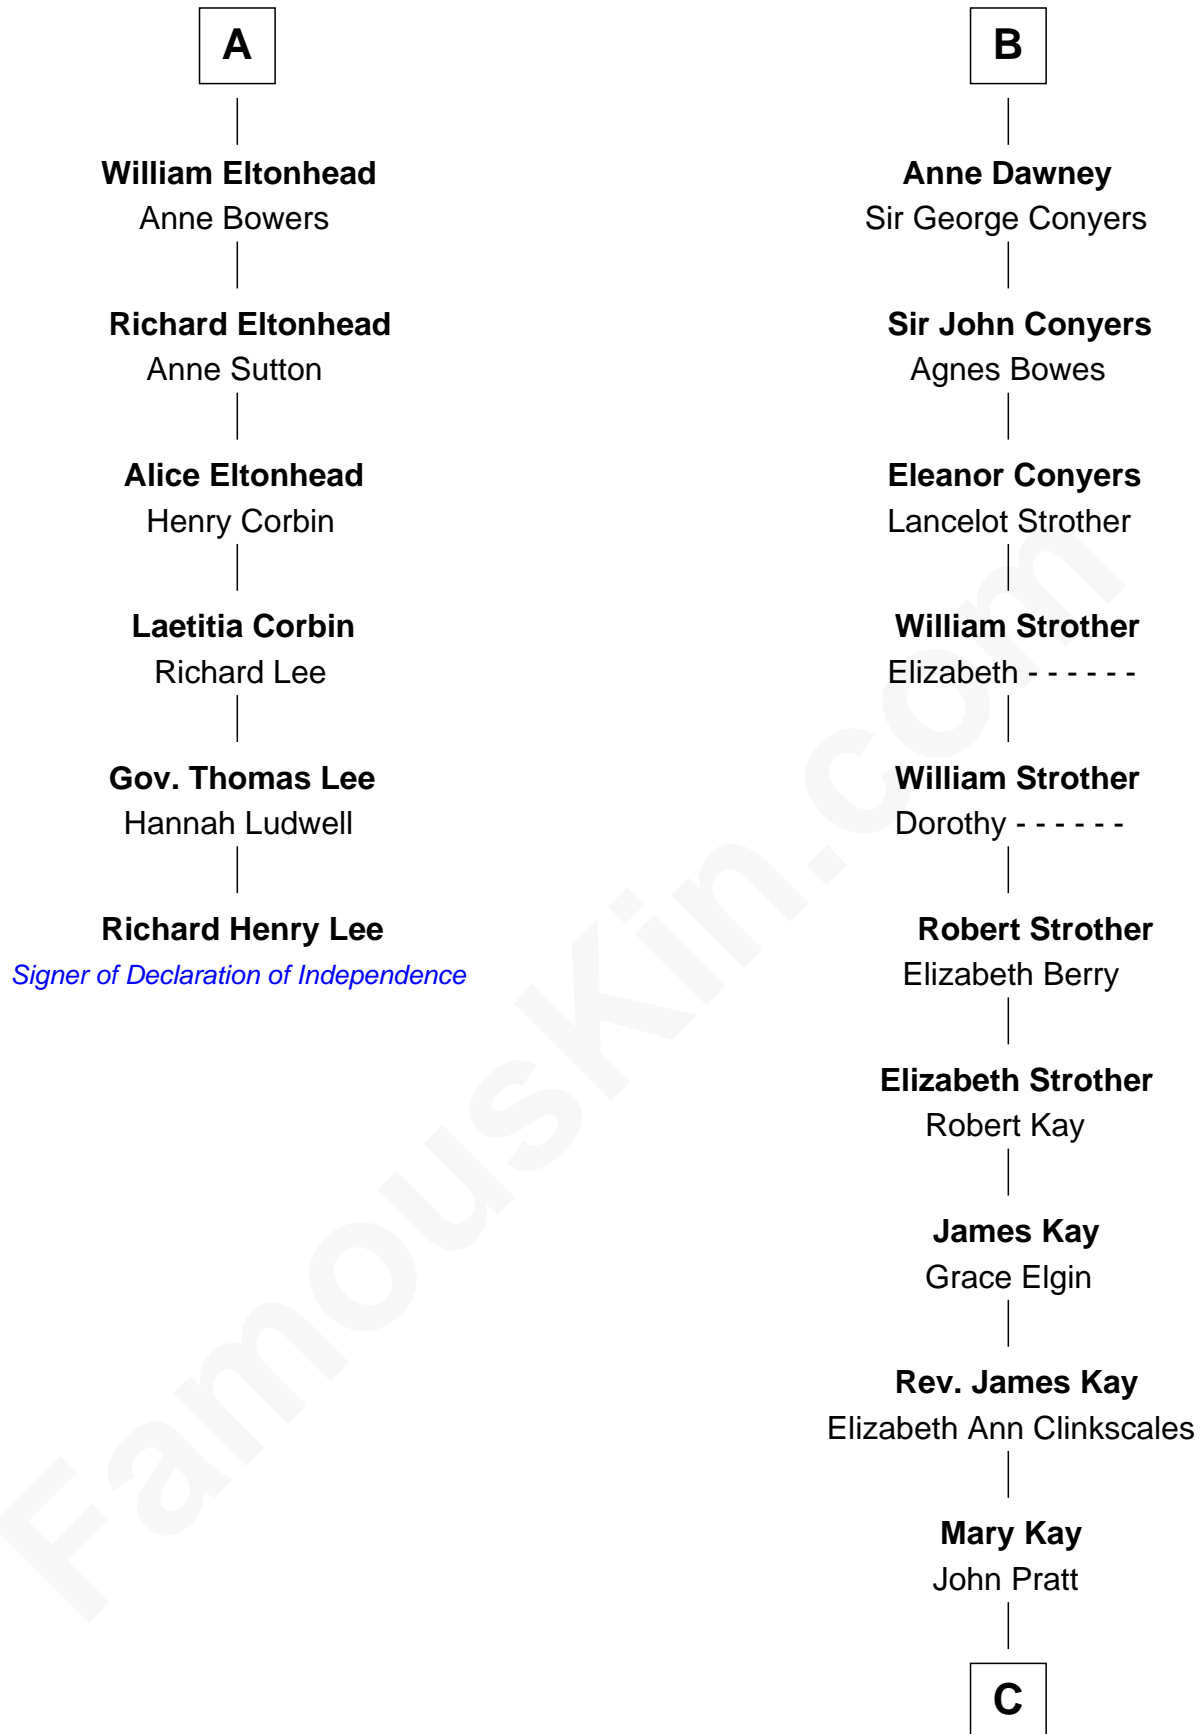

FamousKin.com

Relationship Chart of

Richard Henry Lee

Signer of the Declaration of Independence

12th cousin 8 times removed of

Jimmy Carter

39th U.S. President

Sir William de Bohun
Elizabeth de Badlesmere

A

Humphrey de Bohun
Joan Fitzalan

Eleanor de Bohun
Sir Thomas Plantagenet

Anne Plantagenet
Sir William Bouchier

Sir John Bouchier
Margaret Berners

Joan Bouchier
Sir Henry Neville

Sir Richard Neville
Anne Stafford

Dorothy Neville
Sir John Dawney

B

C

James E. Pratt

Sophonra C. Cowan

Nina Pratt

William Archibald Carter

Earl Carter