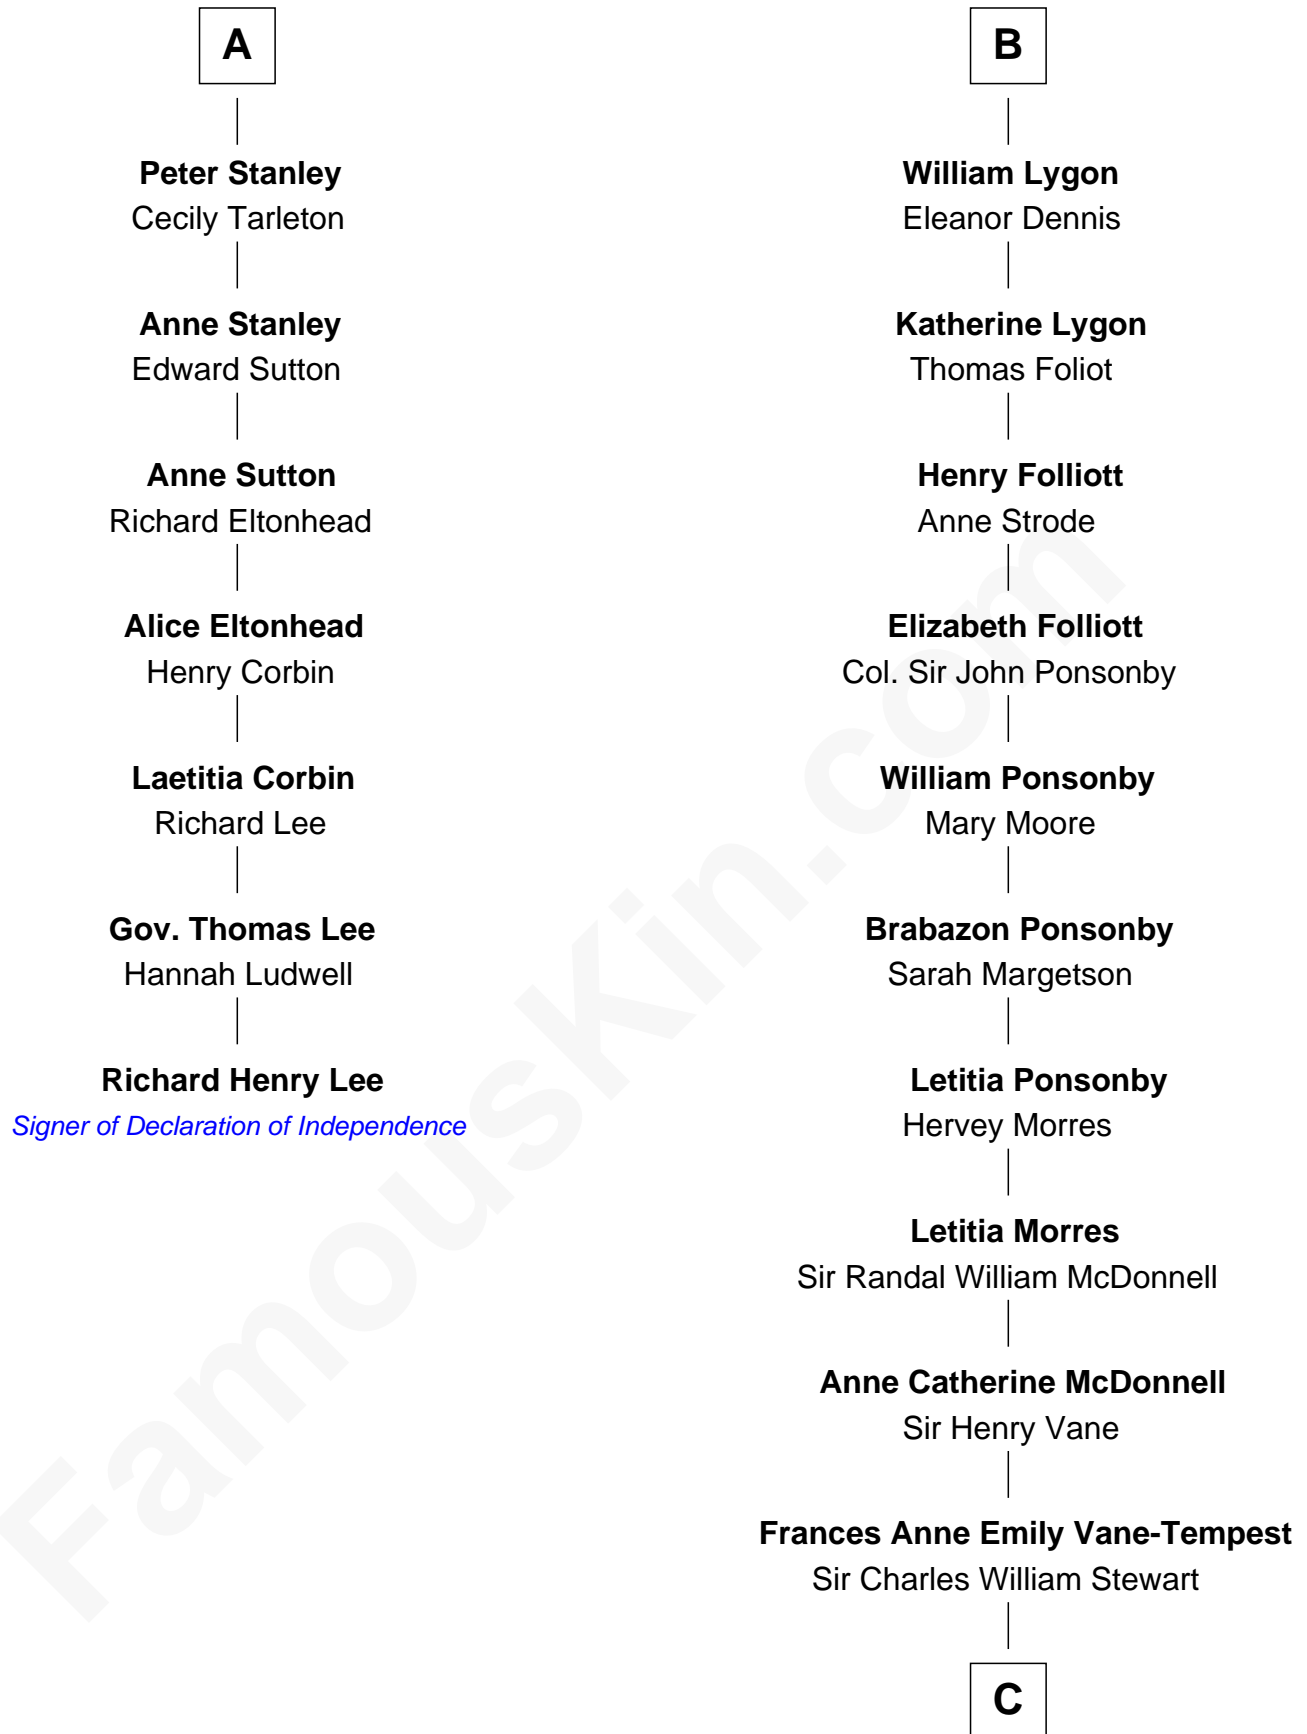

FamousKin.com

Relationship Chart of

Richard Henry Lee

Signer of the Declaration of Independence

13th cousin 6 times removed of

Sir Winston Churchill

Prime Minister of the United Kingdom

Katherine de Hastang

Ralph de Stafford

C

—
Frances Anne Emily Vane
Sir John Winston Spencer-Churchill

—
Randolph Henry Spencer-Churchill
Jeanette Jerome

—
Sir Winston Churchill
Prime Minister of the United Kingdom

FamousKin.com