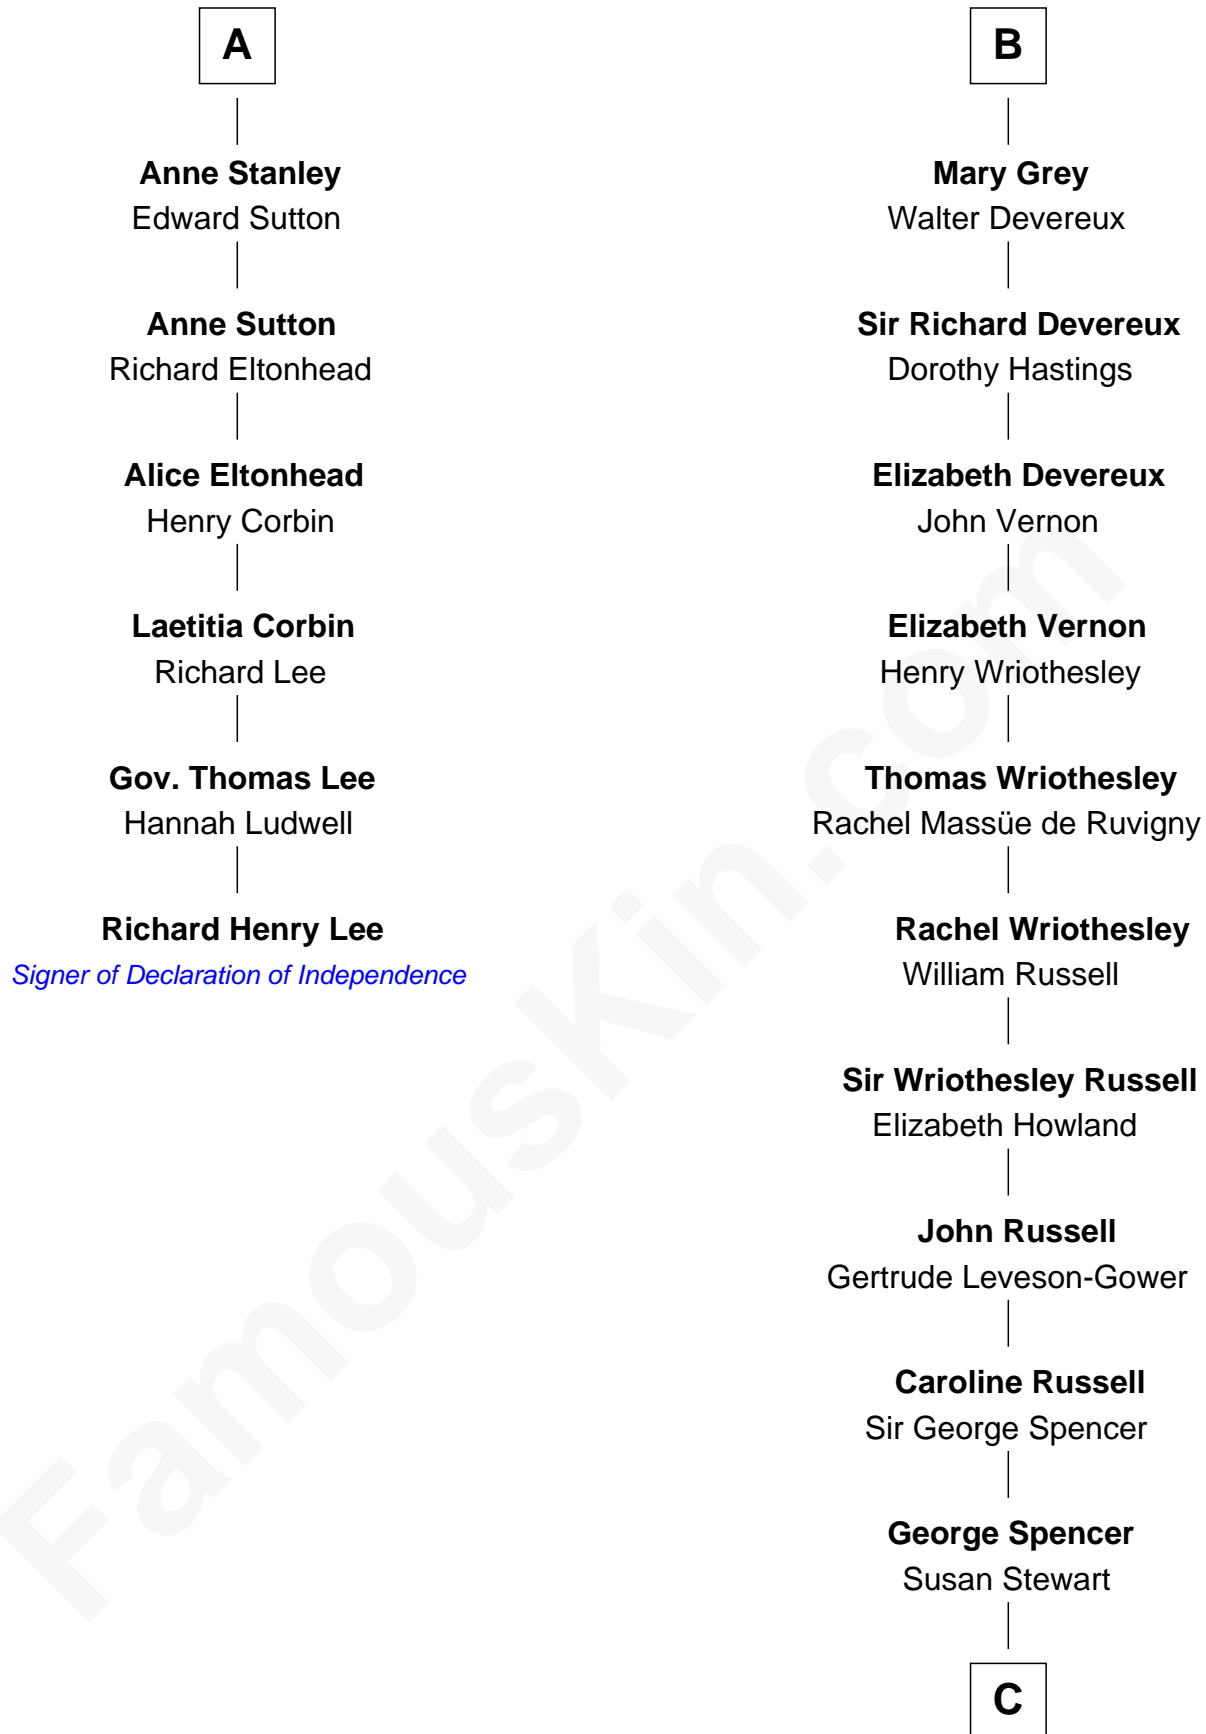

FamousKin.com

Relationship Chart of

Richard Henry Lee

Signer of the Declaration of Independence

12th cousin 8 times removed of

Sir Winston Churchill

Prime Minister of the United Kingdom

C

Sir George Spencer-Churchill

Jane Stewart

Sir John Winston Spencer-Churchill

Frances Anne Emily Vane

Randolph Henry Spencer-Churchill

Jeanette Jerome

Sir Winston Churchill

Prime Minister of the United Kingdom