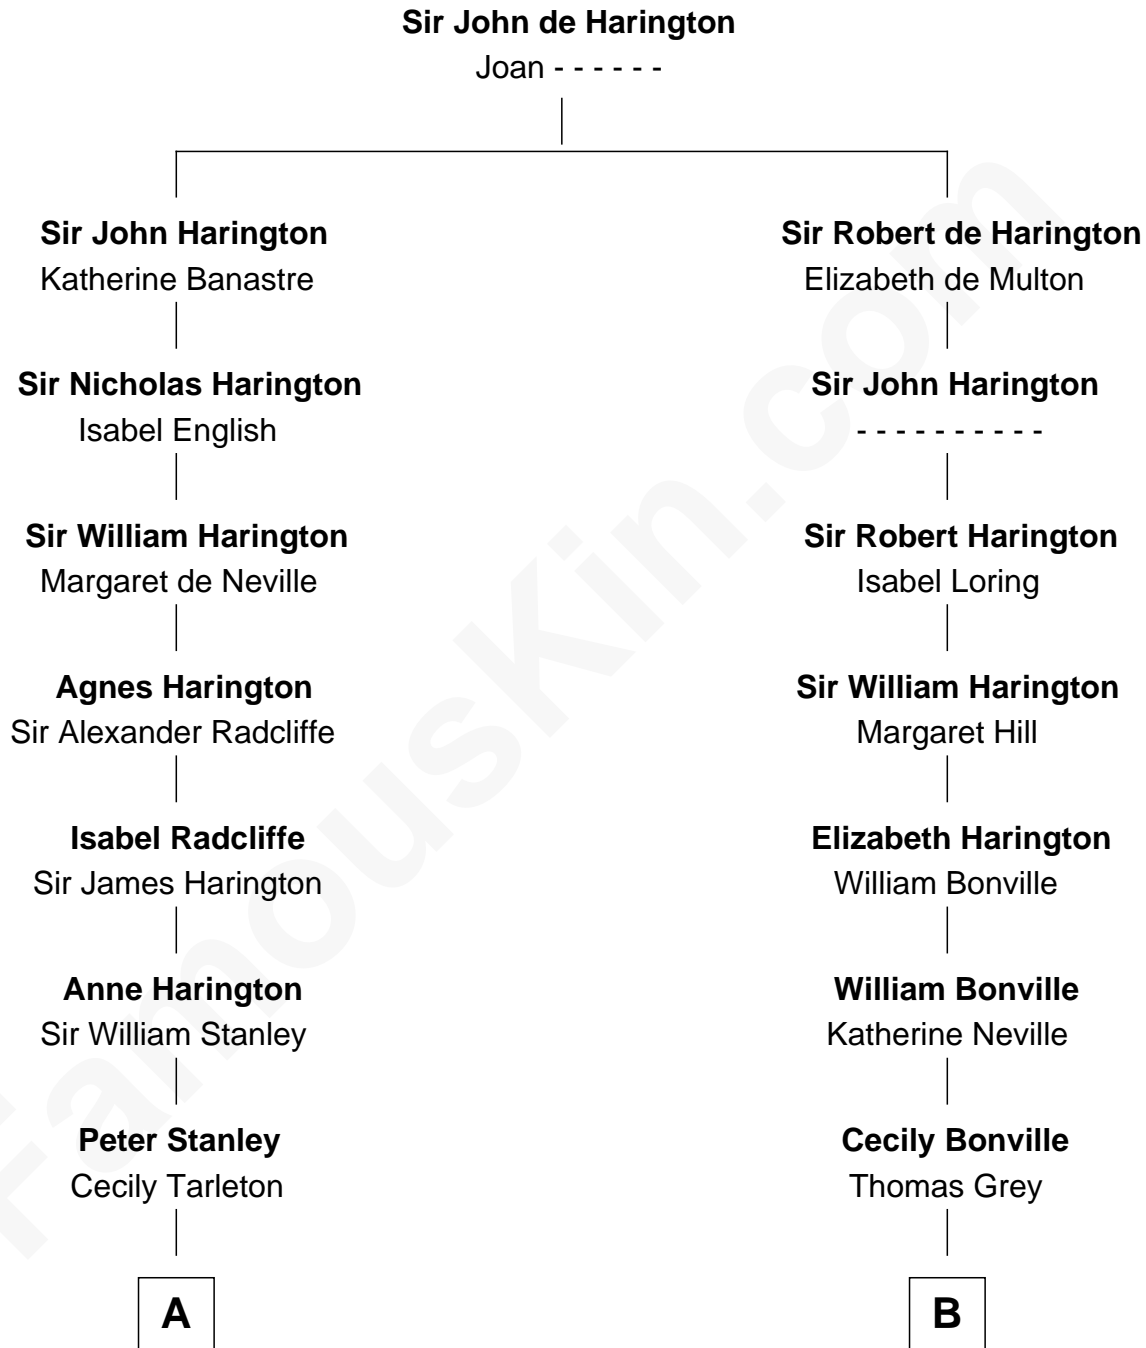

FamousKin.com

Relationship Chart of

Richard Henry Lee

Signer of the Declaration of Independence

12th cousin 8 times removed of

Sir Winston Churchill

Prime Minister of the United Kingdom

C

Sir George Spencer-Churchill

Jane Stewart

Sir John Winston Spencer-Churchill

Frances Anne Emily Vane

Randolph Henry Spencer-Churchill

Jeanette Jerome

Sir Winston Churchill

Prime Minister of the United Kingdom