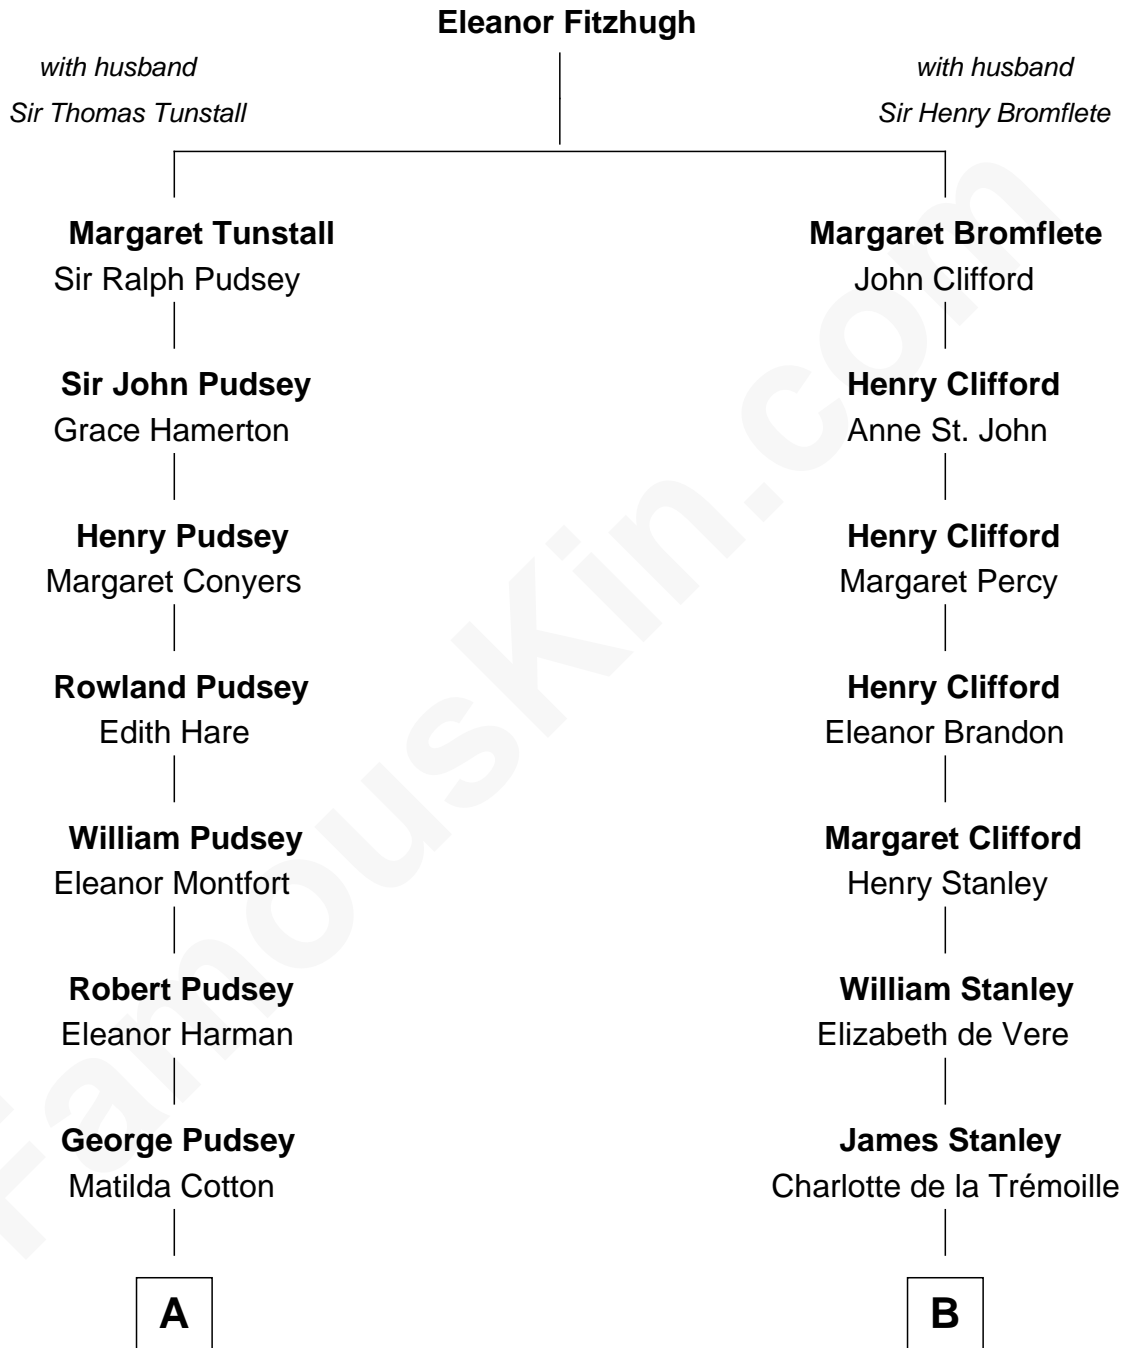

Sir Winston Churchill

Prime Minister of the United Kingdom