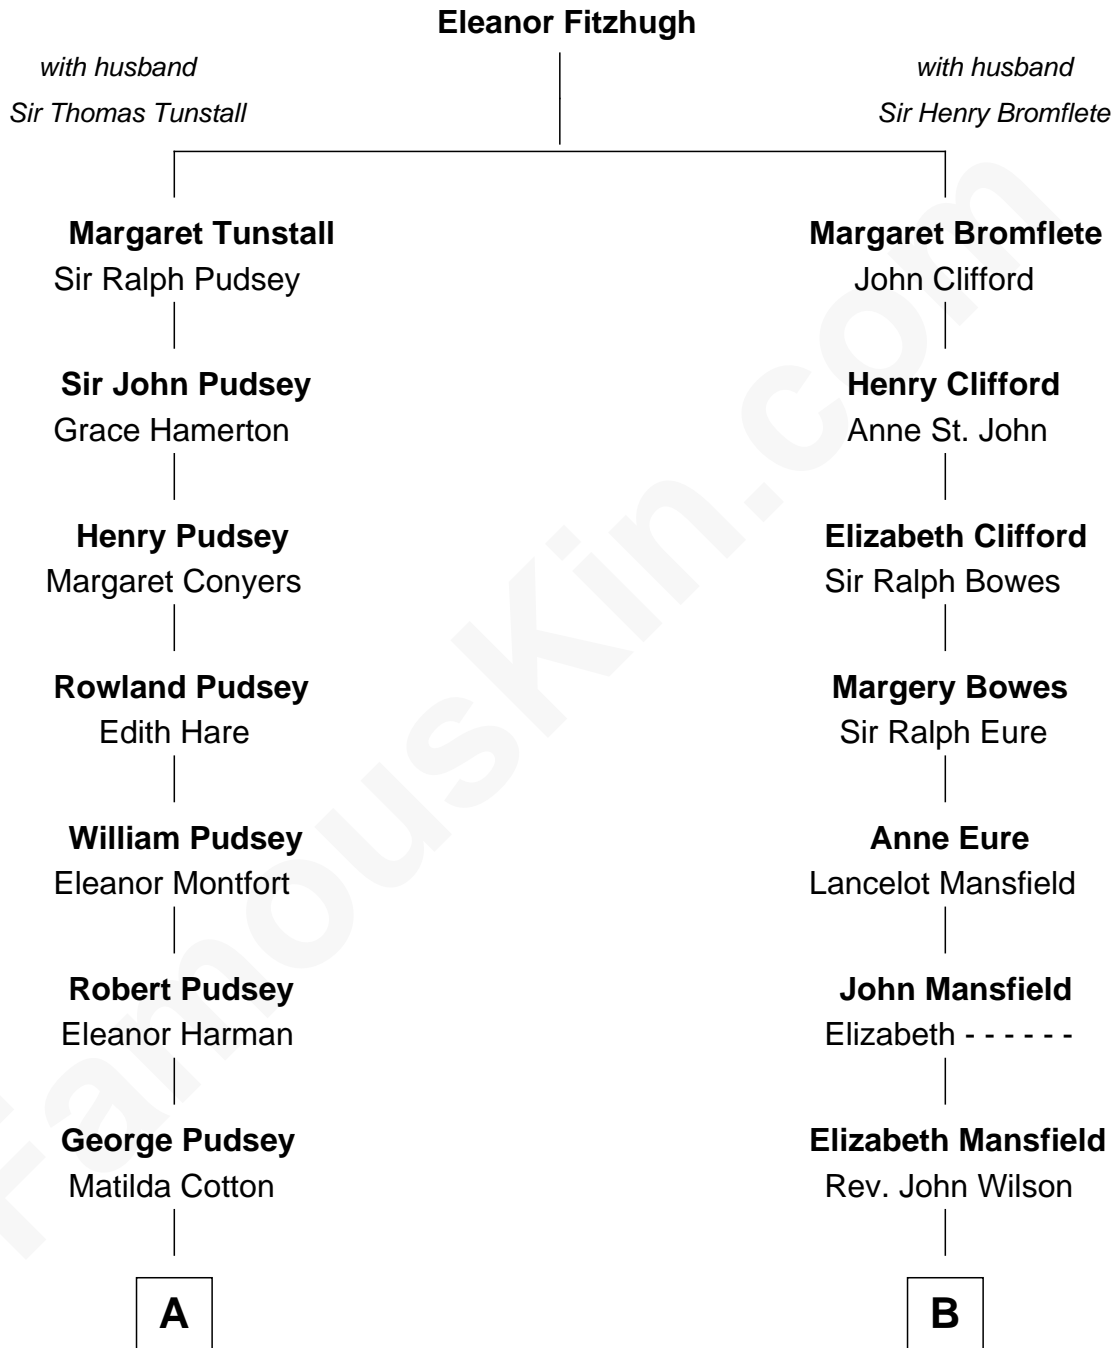

## Relationship Chart of

### Richard Henry Lee

*Signer of the Declaration of Independence*

12th cousin 2 times removed of

### William Howard Taft

*27th U.S. President*

**A**

**Dorothy Pudsey**  
Gawen Grosvenor

**Winifred Grosvenor**  
Thomas Corbin

**Henry Corbin**  
Alice Eltonhead

**Laetitia Corbin**  
Richard Lee

**Gov. Thomas Lee**  
Hannah Ludwell