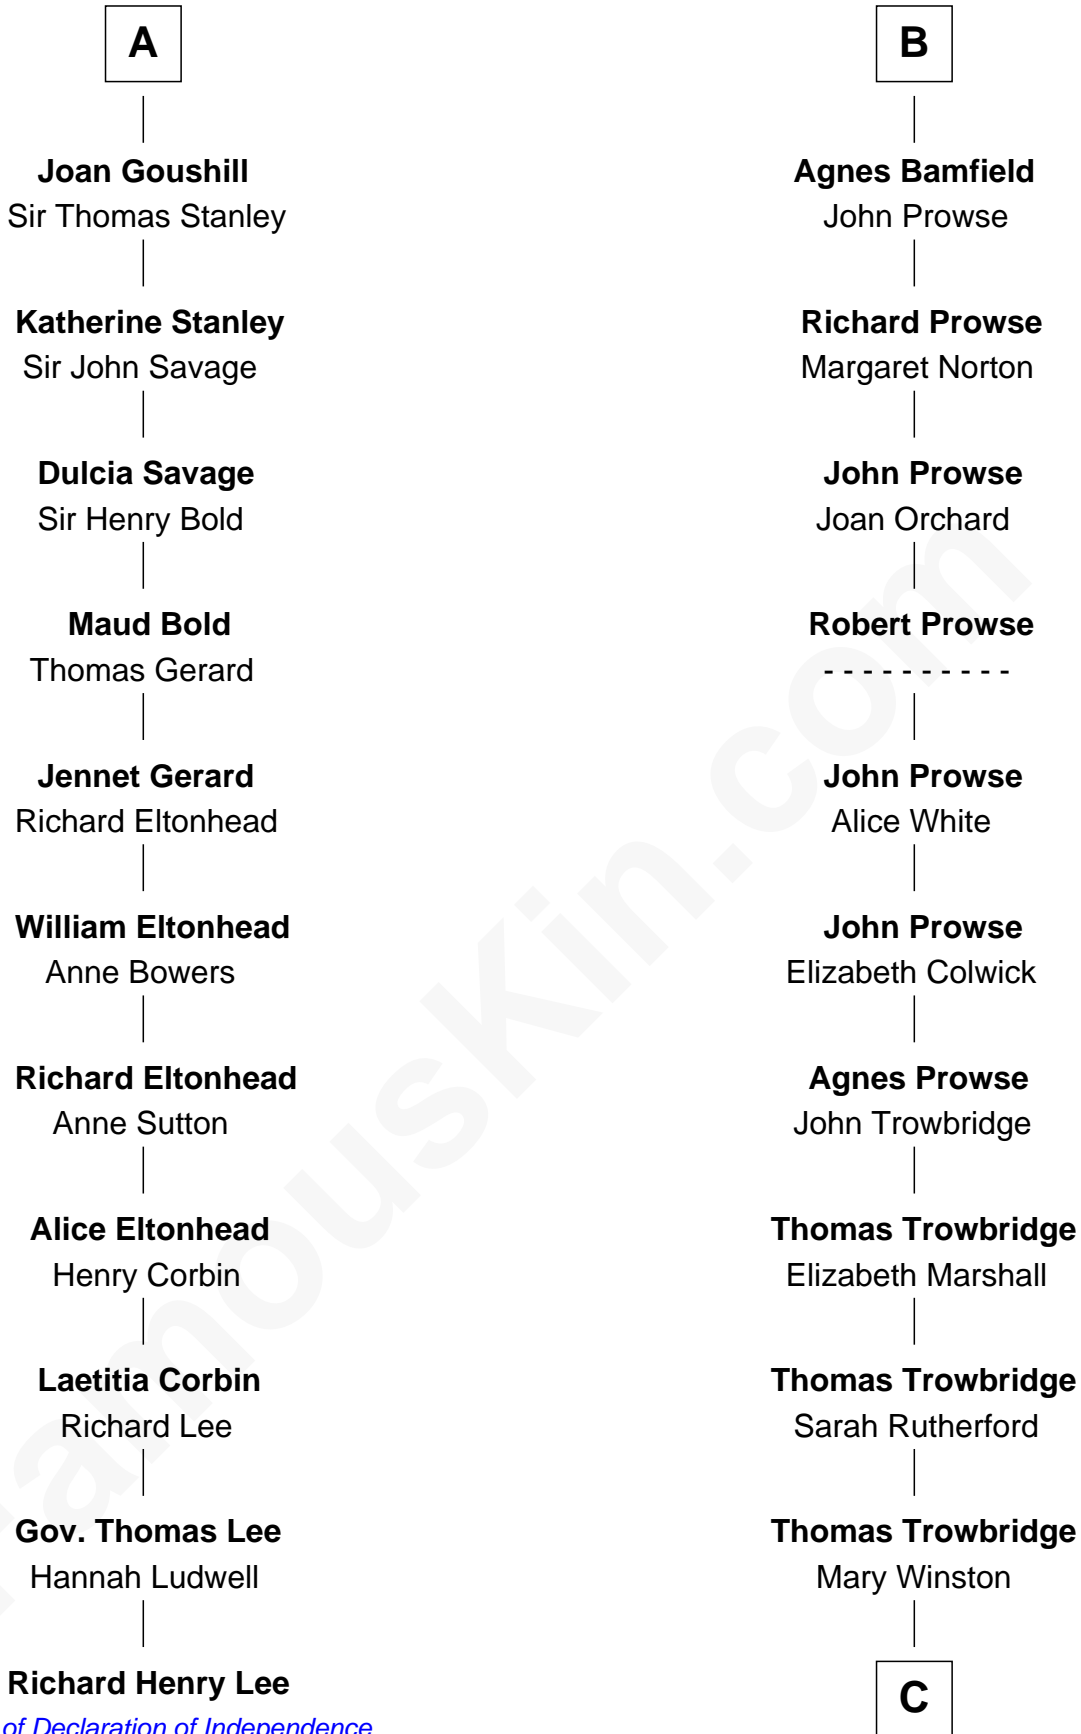

FamousKin.com

Relationship Chart of

Richard Henry Lee

Signer of the Declaration of Independence

17th cousin 4 times removed of

Rutherford B. Hayes
19th U.S. President

Sir Geoffrey FitzPiers
Aveline de Clare

Sophia Birchard

|
Rutherford B. Hayes

19th U.S. President