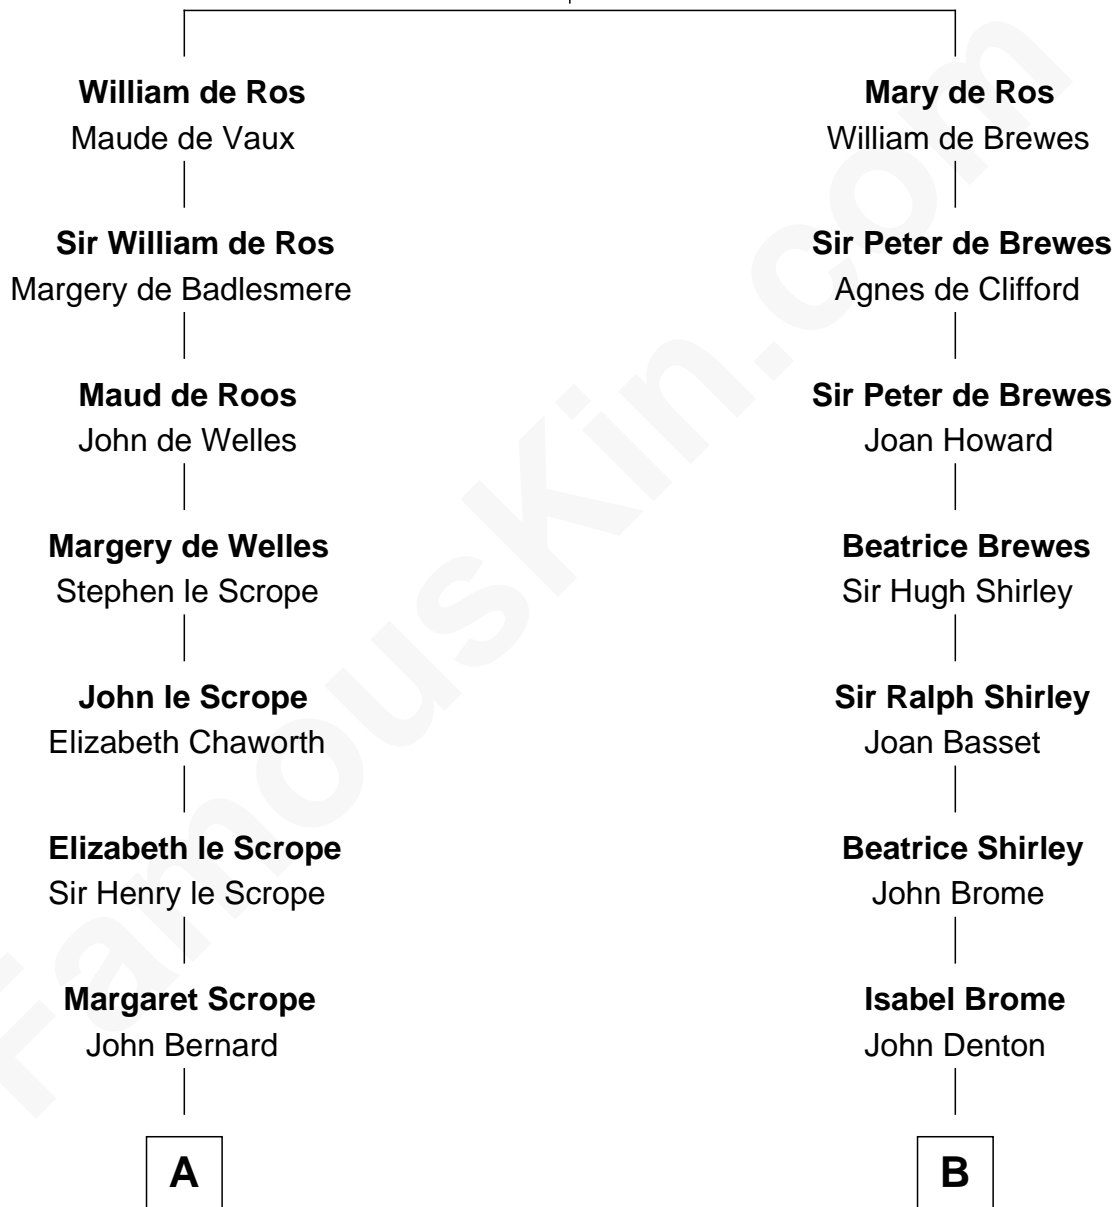

FamousKin.com

Relationship Chart of

Richard Henry Lee

Signer of the Declaration of Independence

15th cousin 4 times removed of

Rutherford B. Hayes
19th U.S. President

Sir Robert de Ros
Isabel de Aubeney

C

Chloe Smith
Rutherford Hayes

Rutherford Hayes
Sophia Birchard

Rutherford B. Hayes
19th U.S. President

FamousKin.com