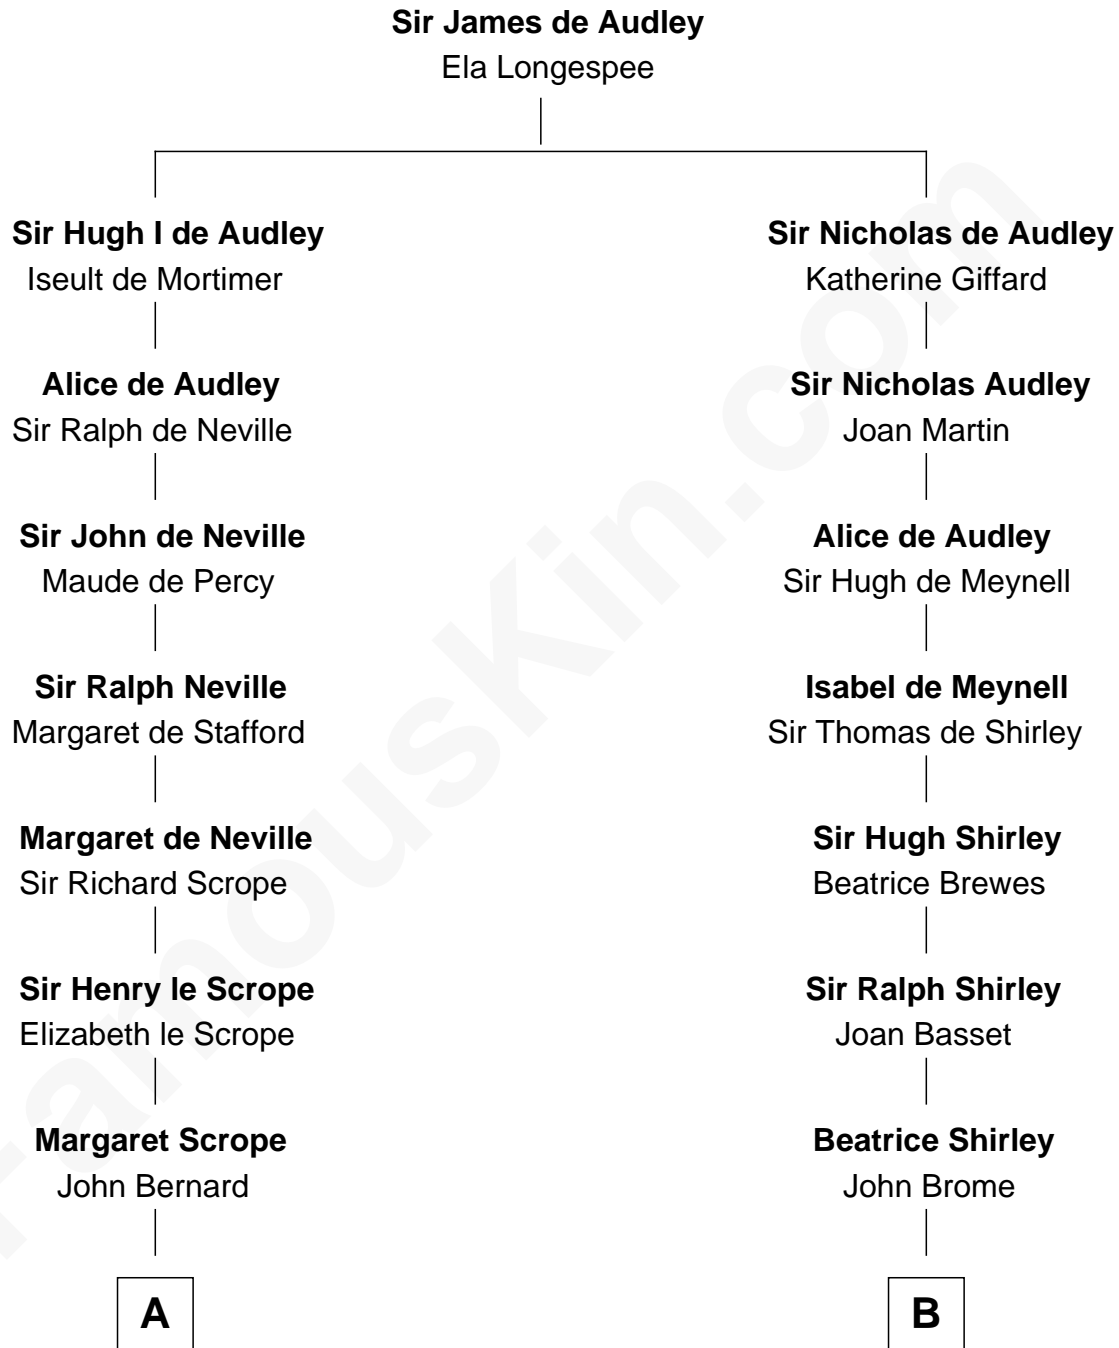

FamousKin.com

Relationship Chart of

Richard Henry Lee

Signer of the Declaration of Independence

15th cousin 5 times removed of

Rutherford B. Hayes
19th U.S. President

C

Abigail Chandler

Israel Smith

Chloe Smith

Rutherford Hayes

Rutherford Hayes

Sophia Birchard

Rutherford B. Hayes

19th U.S. President