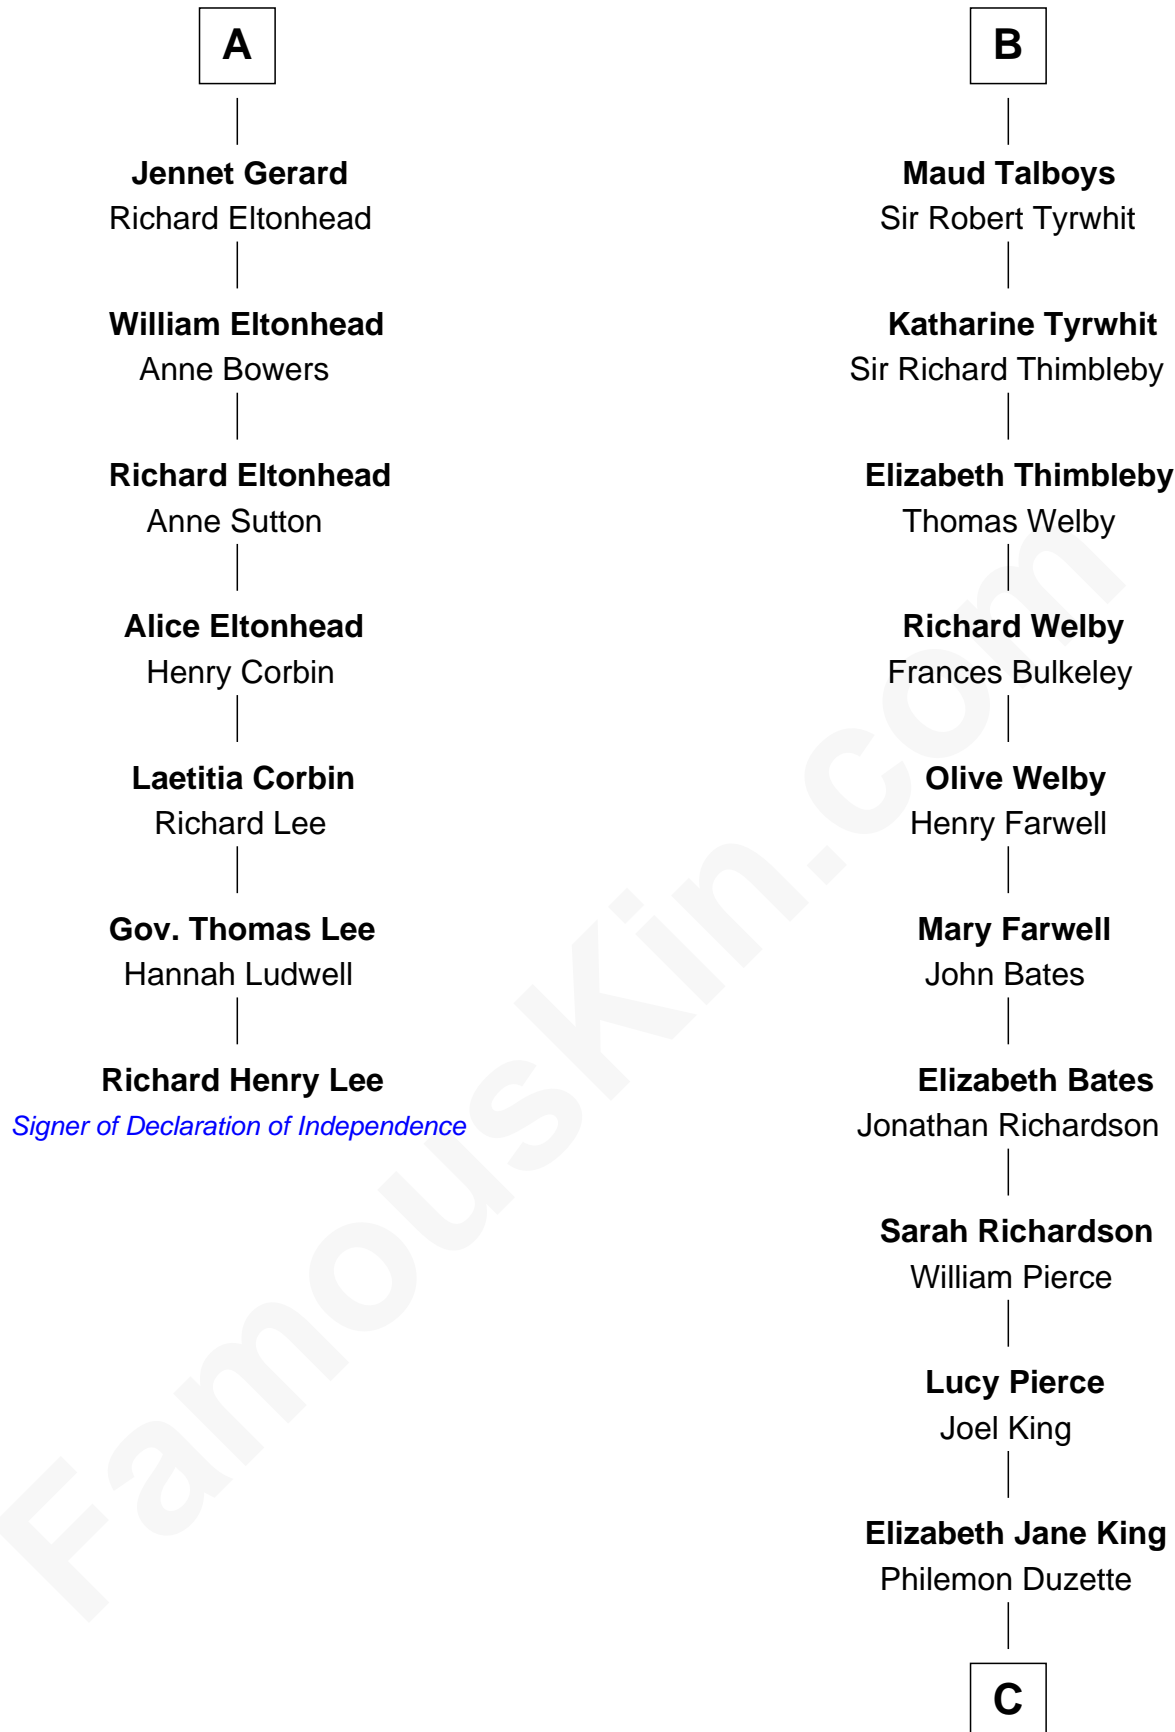

FamousKin.com

Relationship Chart of

Richard Henry Lee

Signer of the Declaration of Independence

13th cousin 8 times removed of

Mitt Romney

70th Governor of Massachusetts

Henry Plantagenet
Maud de Chaworth

John de Mowbray

John de Mowbray

Elizabeth de Segrave

Joan de Mowbray

Sir Thomas Grey

Maud Grey

Sir Robert Ogle

Anne Ogle

Sir William Heron

Elizabeth Heron

Sir John Heron

Elizabeth Heron

Sir Robert Talboys

B

C

Clarissa Minerva Duzette

Lewis Robison

Charles Edward Robison

Rosetta Mary Berry

Alma Luella Robison

Harold Arundel LaFount

Lenore Emily LaFount

George Wilcken Romney

Mitt Romney