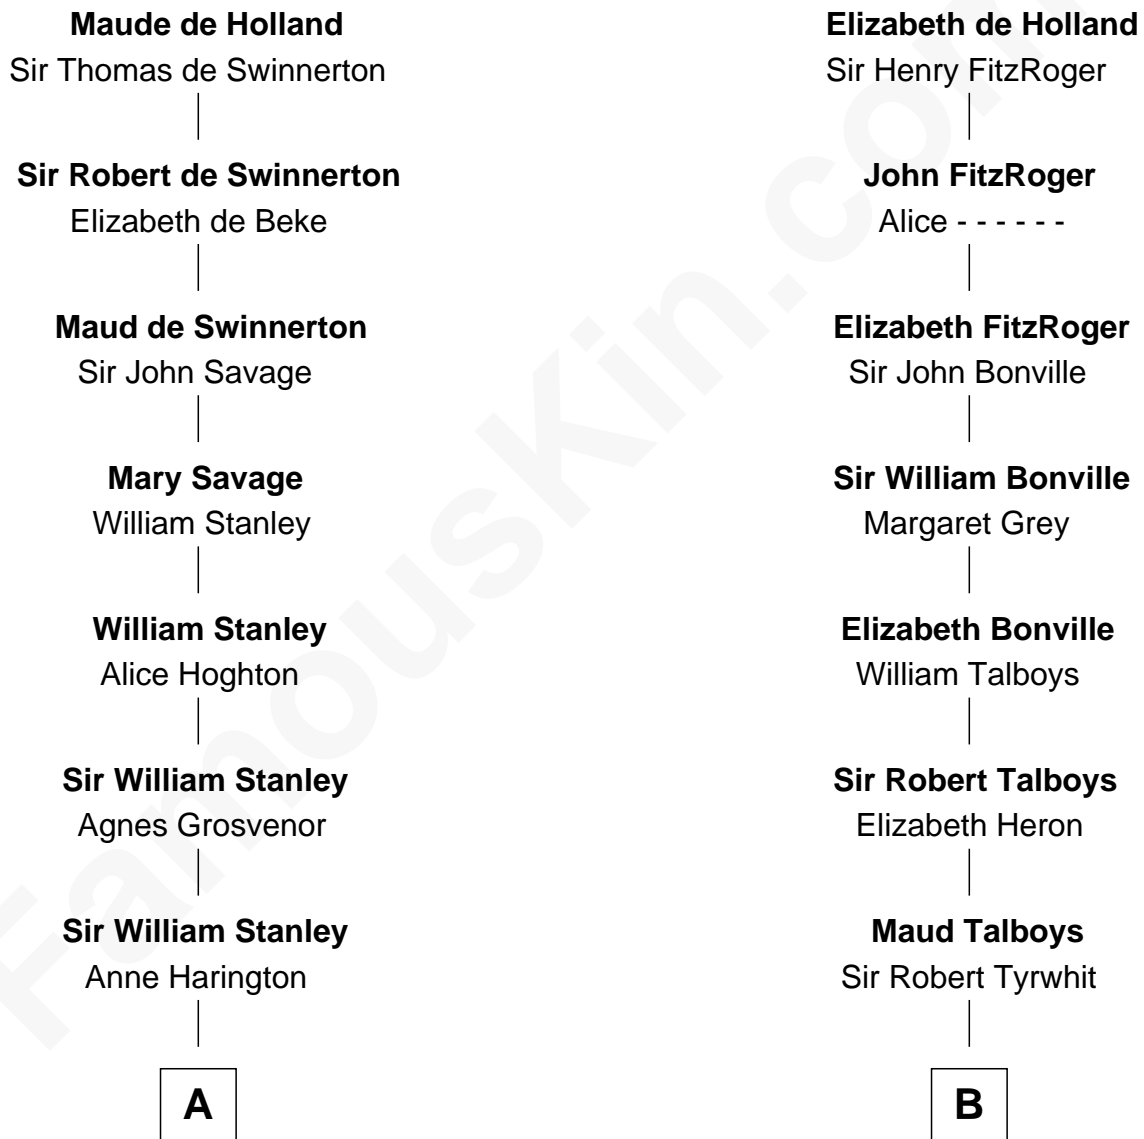

FamousKin.com

Relationship Chart of

Richard Henry Lee

Signer of the Declaration of Independence

13th cousin 7 times removed of

Mitt Romney

70th Governor of Massachusetts

Sir Robert de Holland

Maude la Zouche

C

Charles Edward Robison

Rosetta Mary Berry

Alma Luella Robison

Harold Arundel LaFount

Lenore Emily LaFount

George Wilcken Romney