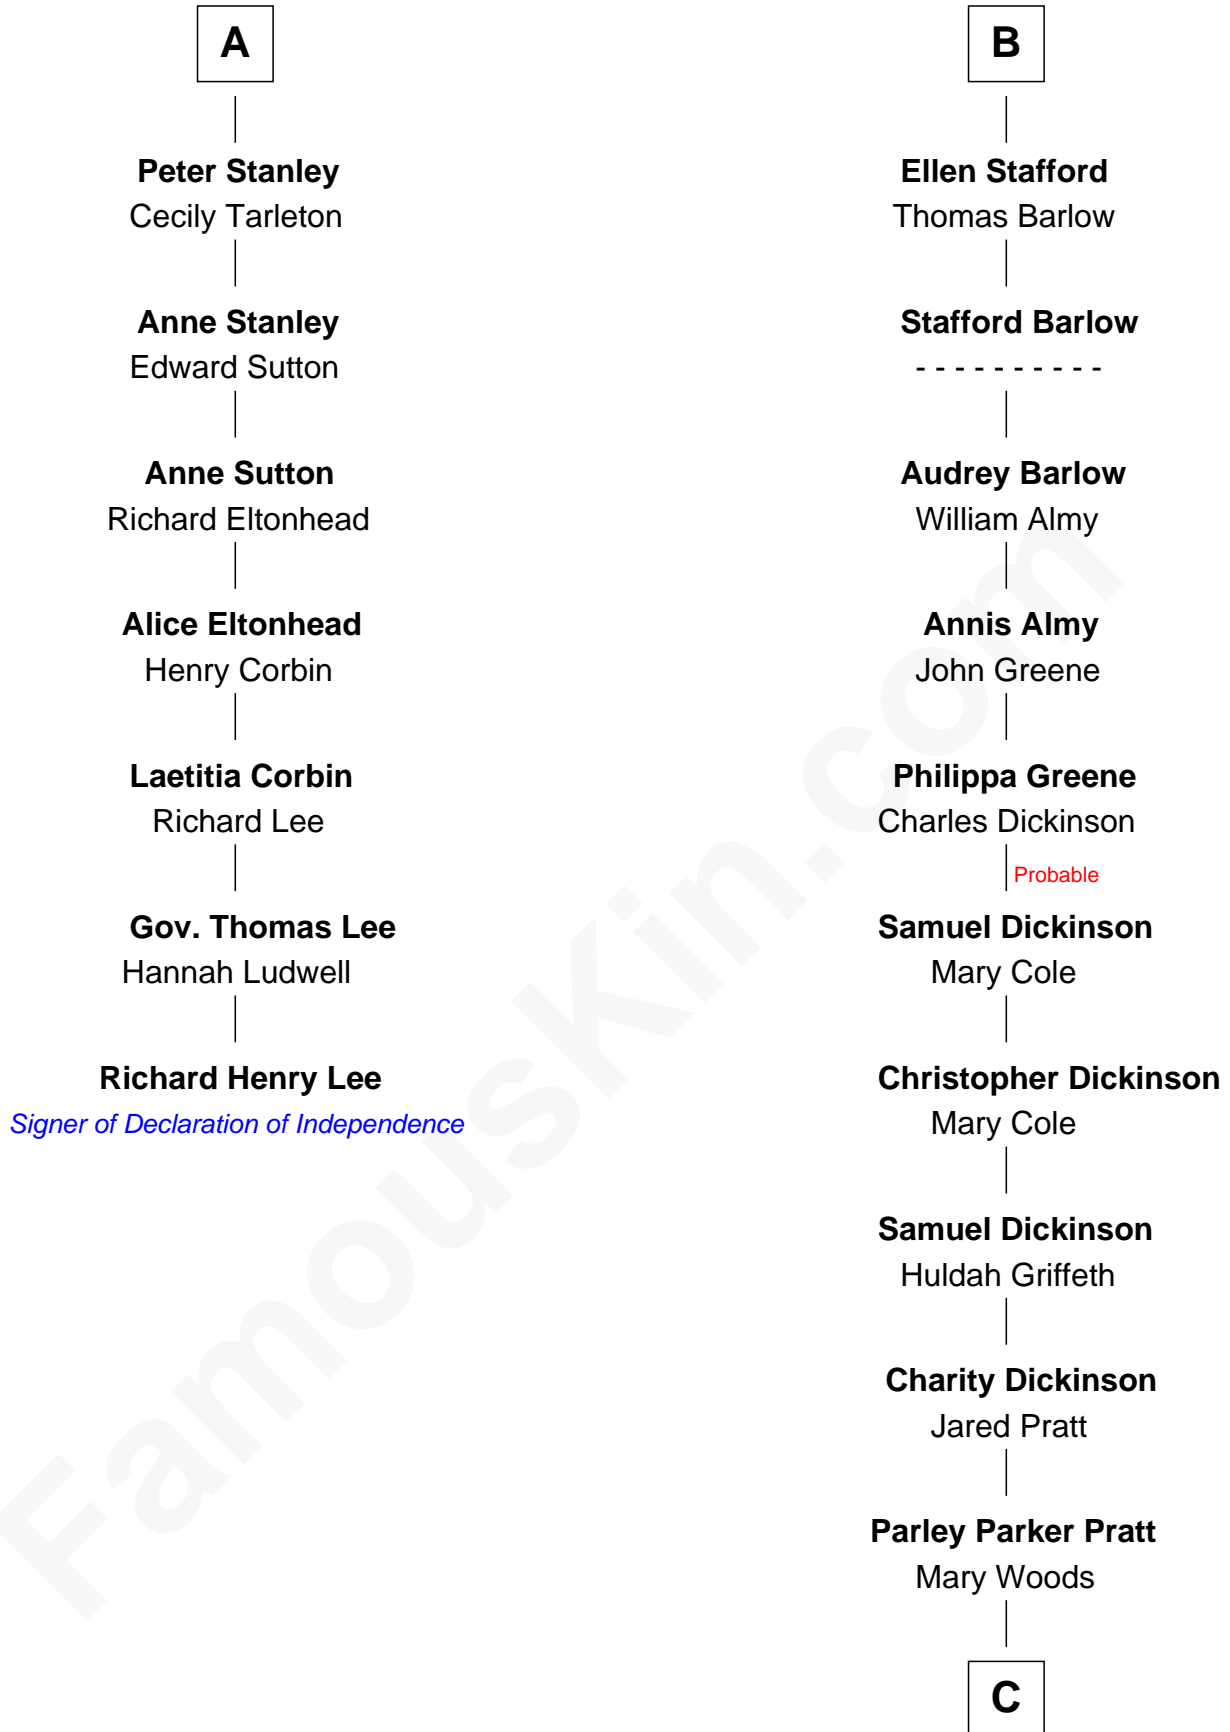

FamousKin.com

Relationship Chart of

Richard Henry Lee

Signer of the Declaration of Independence

13th cousin 6 times removed of

George Romney

43rd Governor of Michigan

C

Helaman Pratt

Anna Johanna Dorothy Wilcken

Anna Amelia Pratt

Gaskell Samuel Romney

George Romney

43rd Governor of Michigan

FamousKin.com