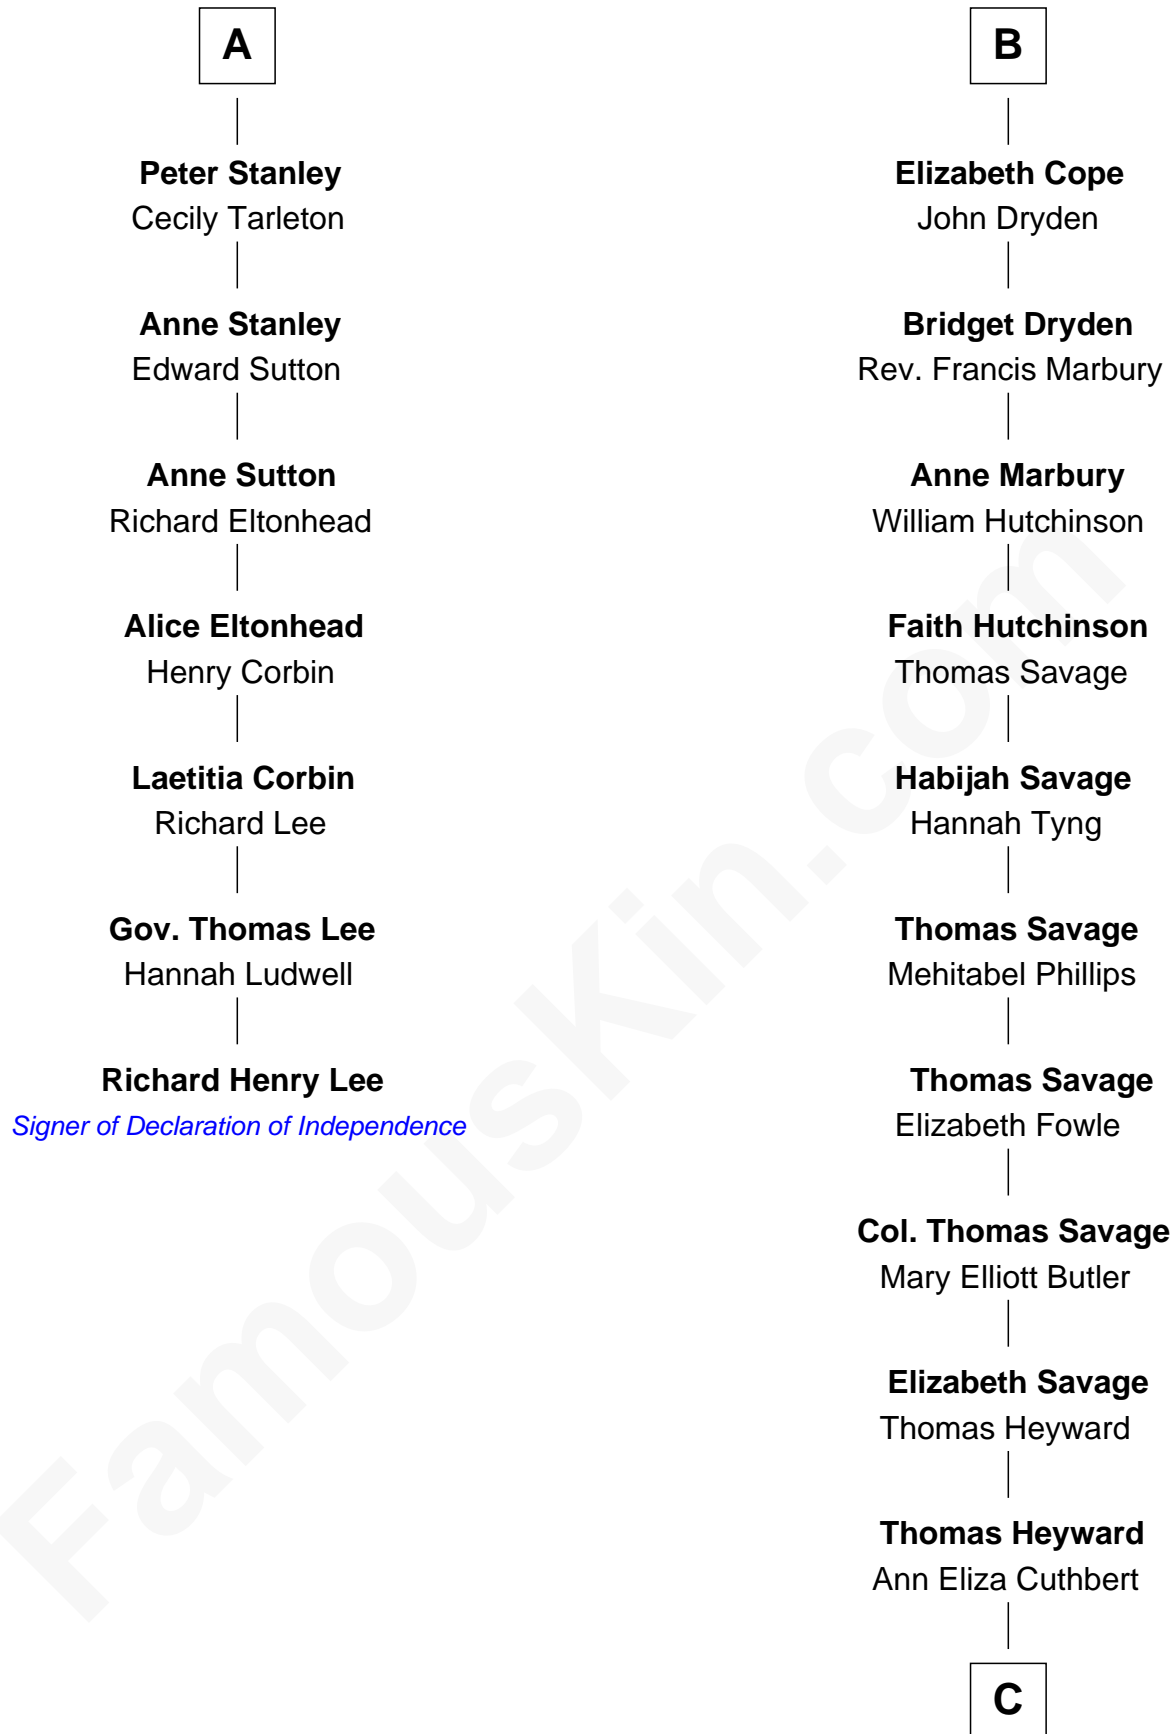

## Relationship Chart of

### Richard Henry Lee

*Signer of the Declaration of Independence*

13th cousin 7 times removed of

### DuBose Heyward

*Author of Porgy (Porgy & Bess)*

**C**

**Thomas Savage Heyward**

Georgianna Hasell

**Thomas Savage Heyward**

Louisa Watkins

**Edwin Watkins Heyward**