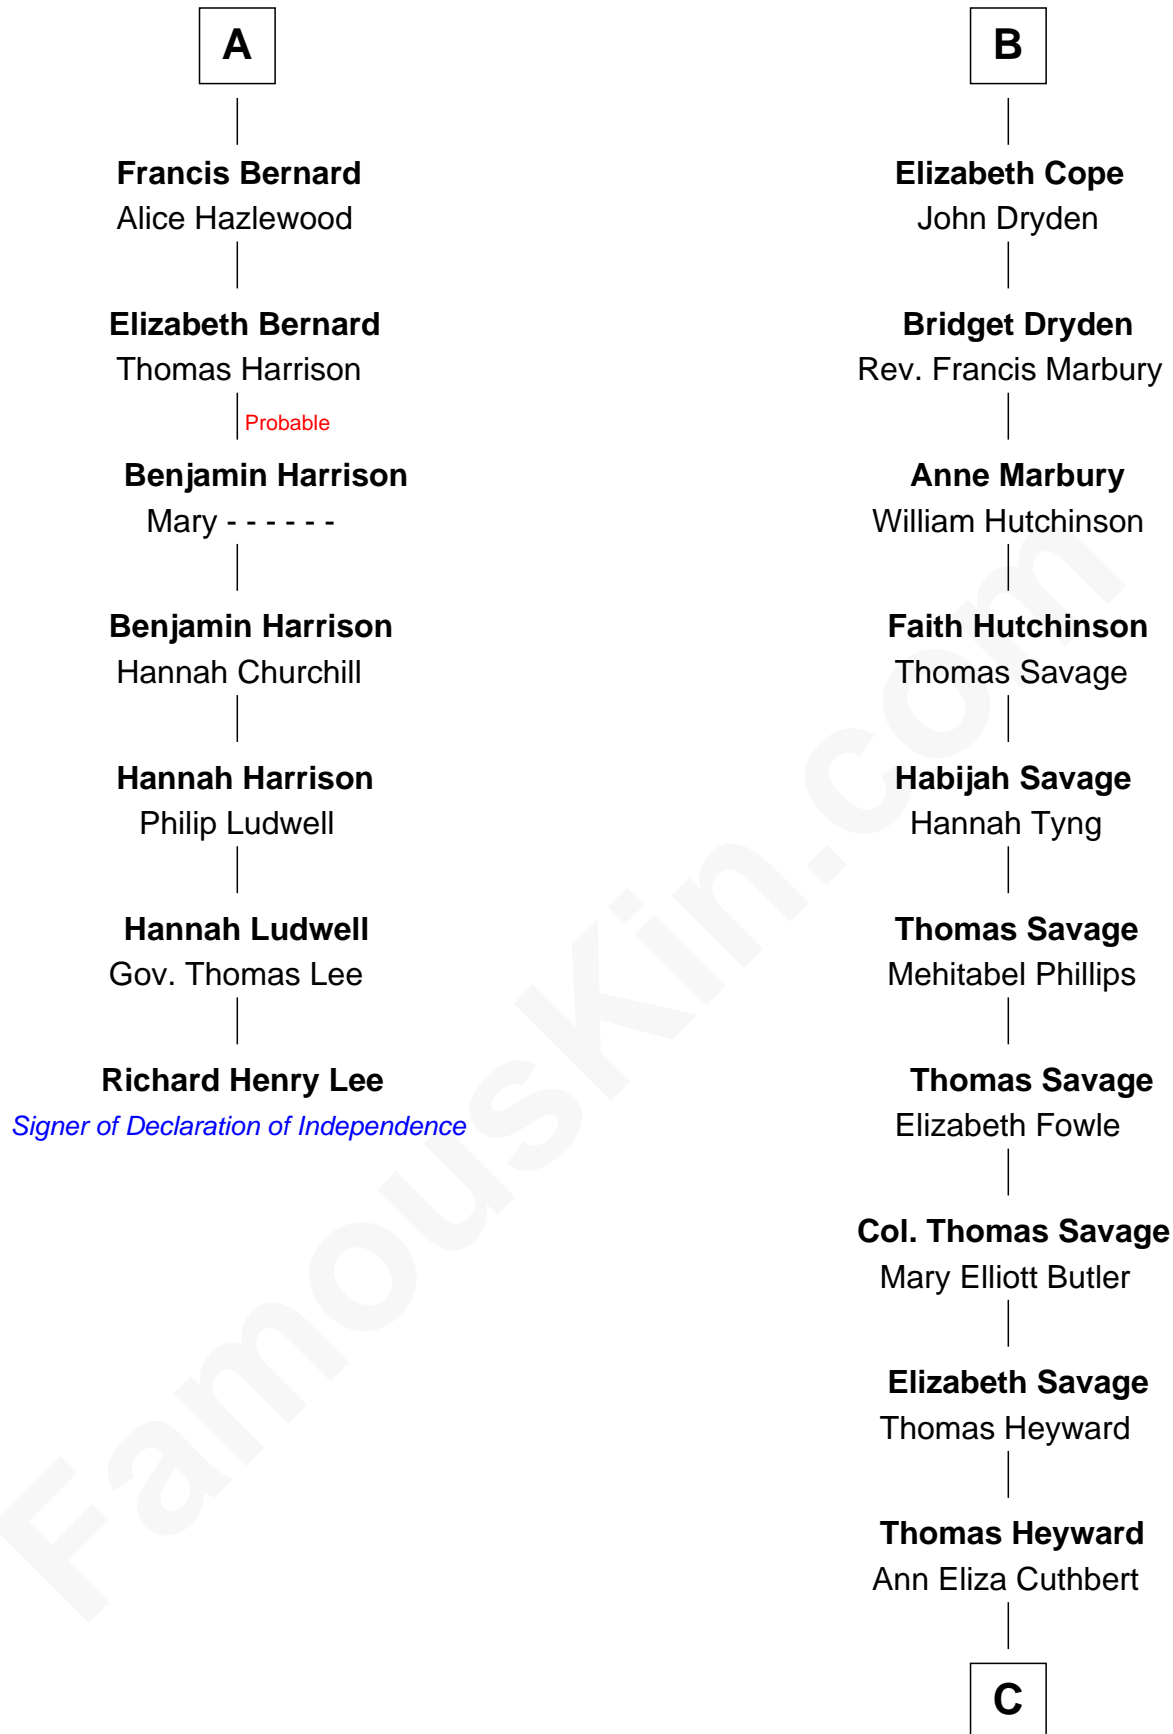

FamousKin.com

Relationship Chart of

Richard Henry Lee

Signer of the Declaration of Independence

13th cousin 7 times removed of

DuBose Heyward

Author of Porgy (Porgy & Bess)

Margaret de Audley

Ralph de Stafford

C

Thomas Savage Heyward

Georgianna Hasell

Thomas Savage Heyward

Louisa Watkins

Edwin Watkins Heyward

Jane Screven DuBose