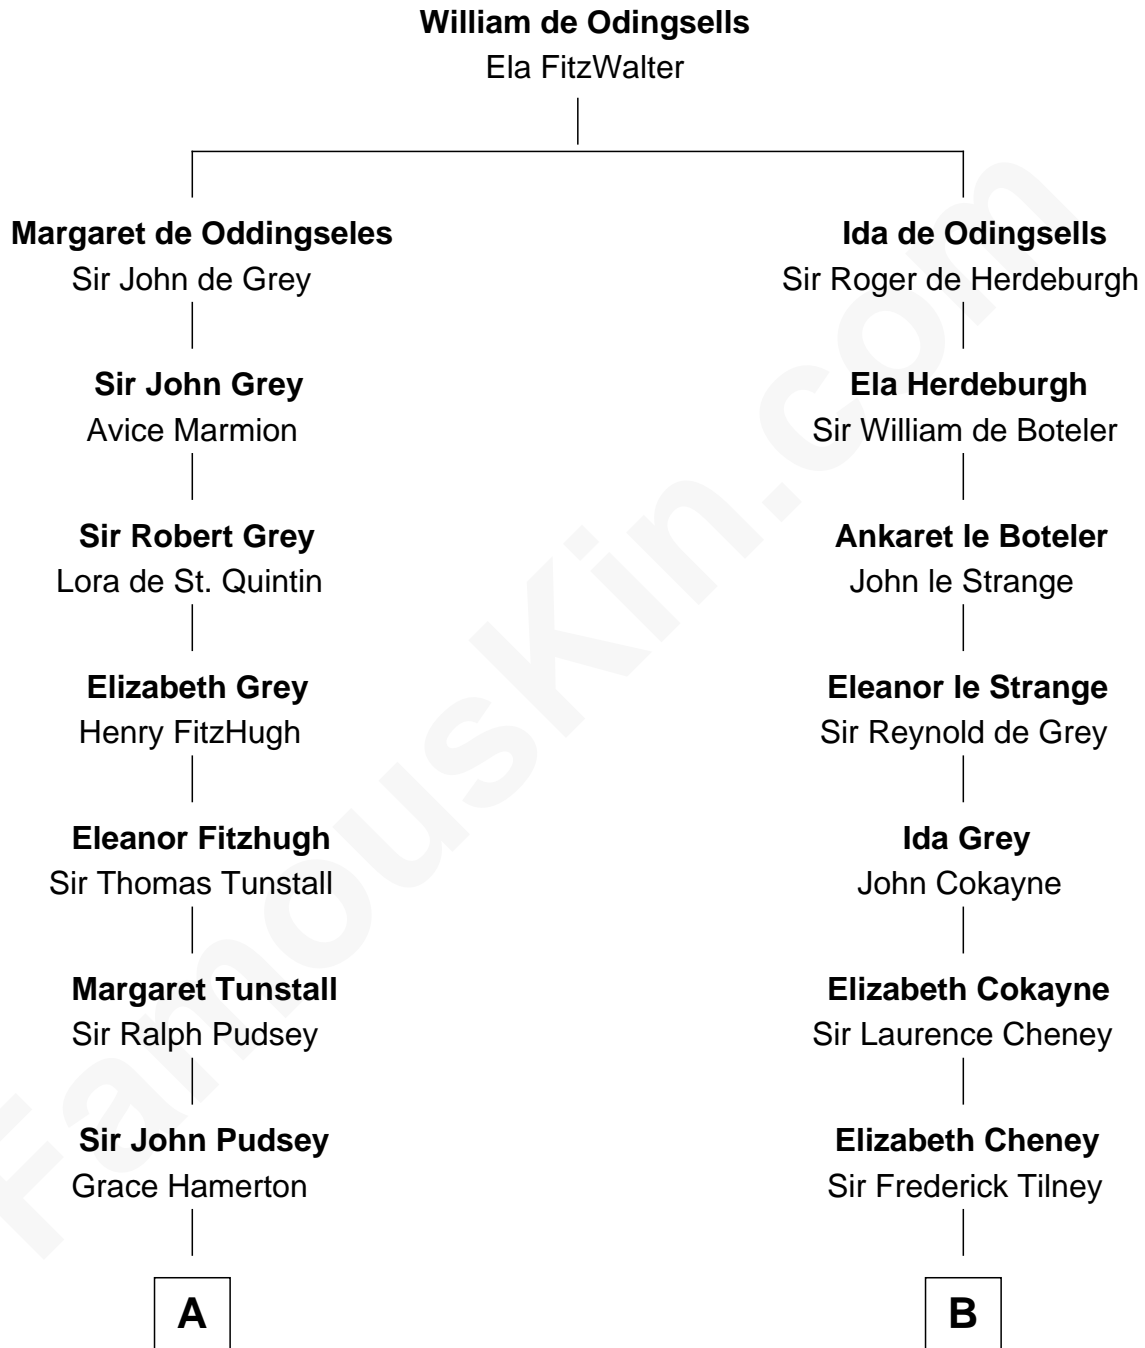

## Relationship Chart of

### Richard Henry Lee

*Signer of the Declaration of Independence*

17th cousin 2 times removed of

### Francis Scott Key

*Author of "The Star Spangled Banner"*

C

Ann Arnold Ross

Frances Key

John Ross Key

Anne Phebe Penn Dagworthy Charlton

Francis Scott Key