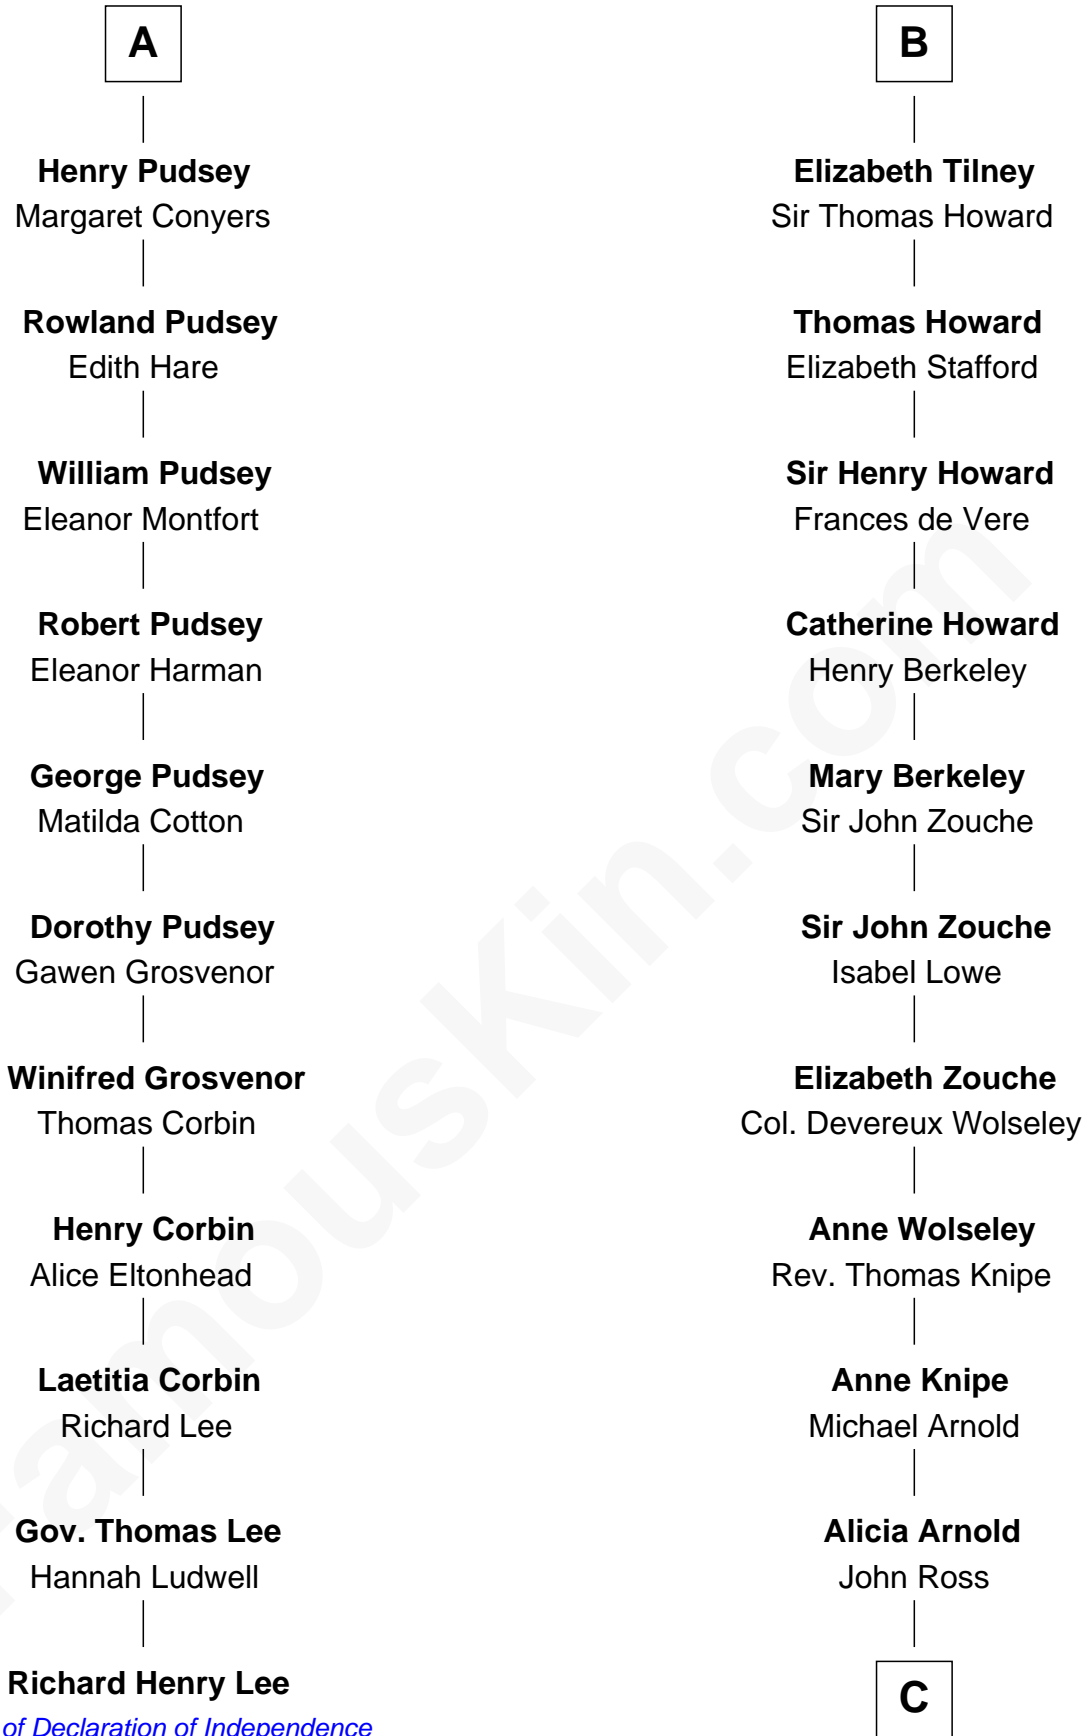

## Relationship Chart of

### Richard Henry Lee

*Signer of the Declaration of Independence*

17th cousin 2 times removed of

### Francis Scott Key

*Author of "The Star Spangled Banner"*

C

Ann Arnold Ross

Frances Key

John Ross Key

Anne Phebe Penn Dagworthy Charlton

Francis Scott Key