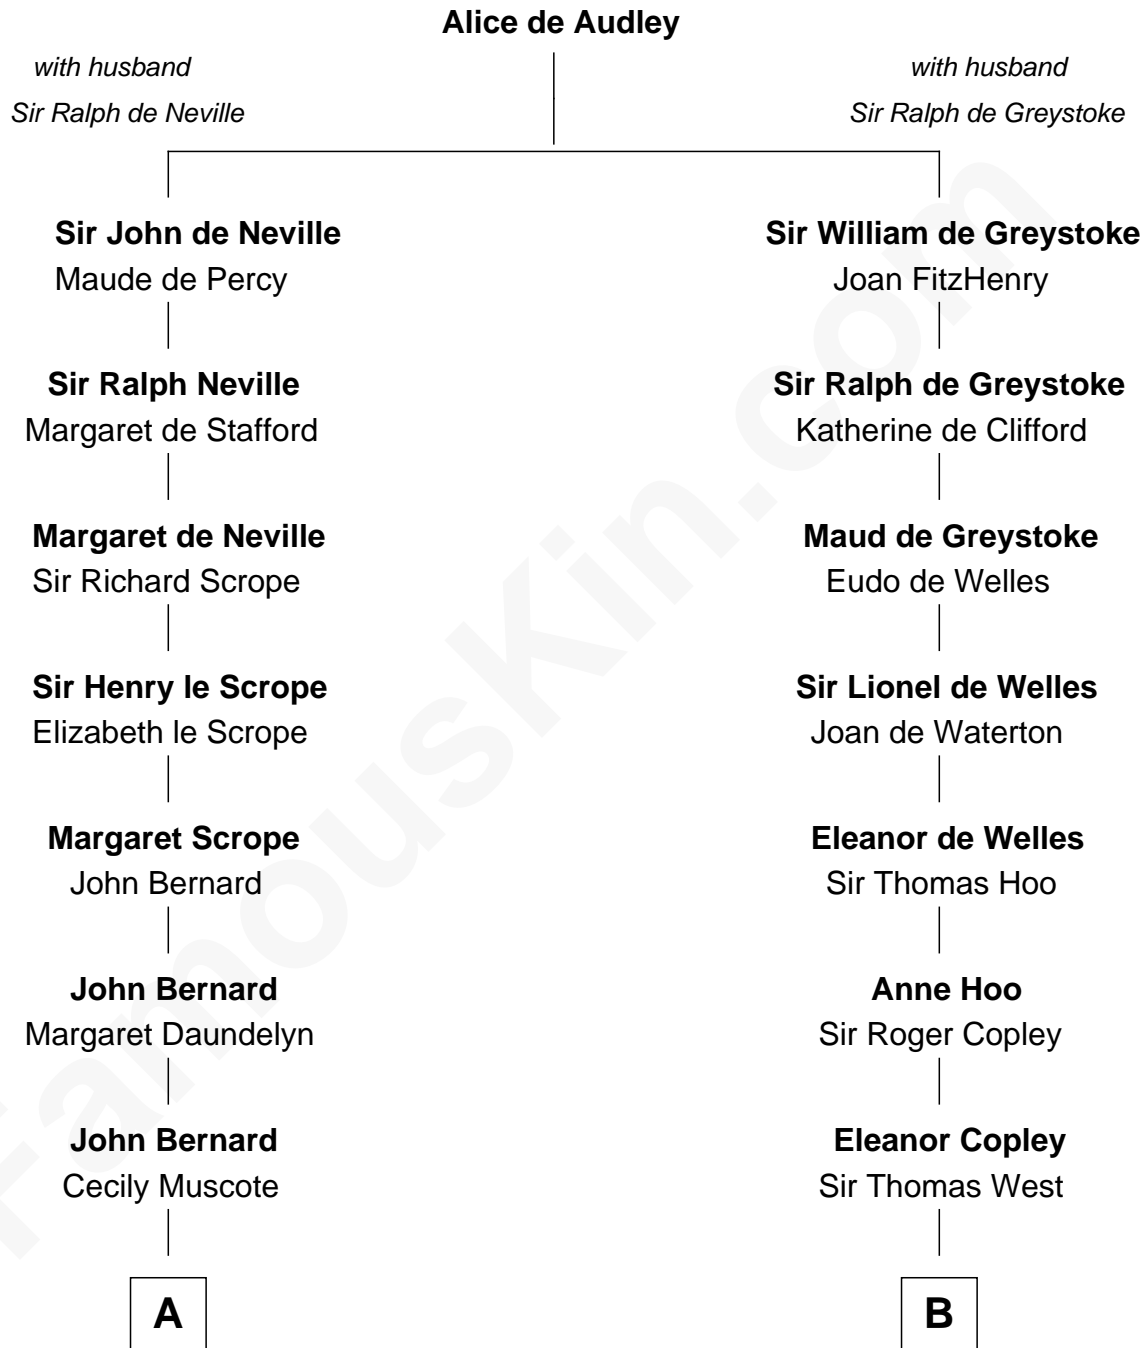

FamousKin.com

Relationship Chart of

Richard Henry Lee

Signer of the Declaration of Independence

13th cousin 6 times removed of

John D. Rockefeller

Founder of the Standard Oil Company

C

—
Lucy Avery

Godfrey Lewis Rockefeller

—
William Avery Rockefeller

Eliza Davison

—
John D. Rockefeller

Founder of the Standard Oil Company

FamousKin.com