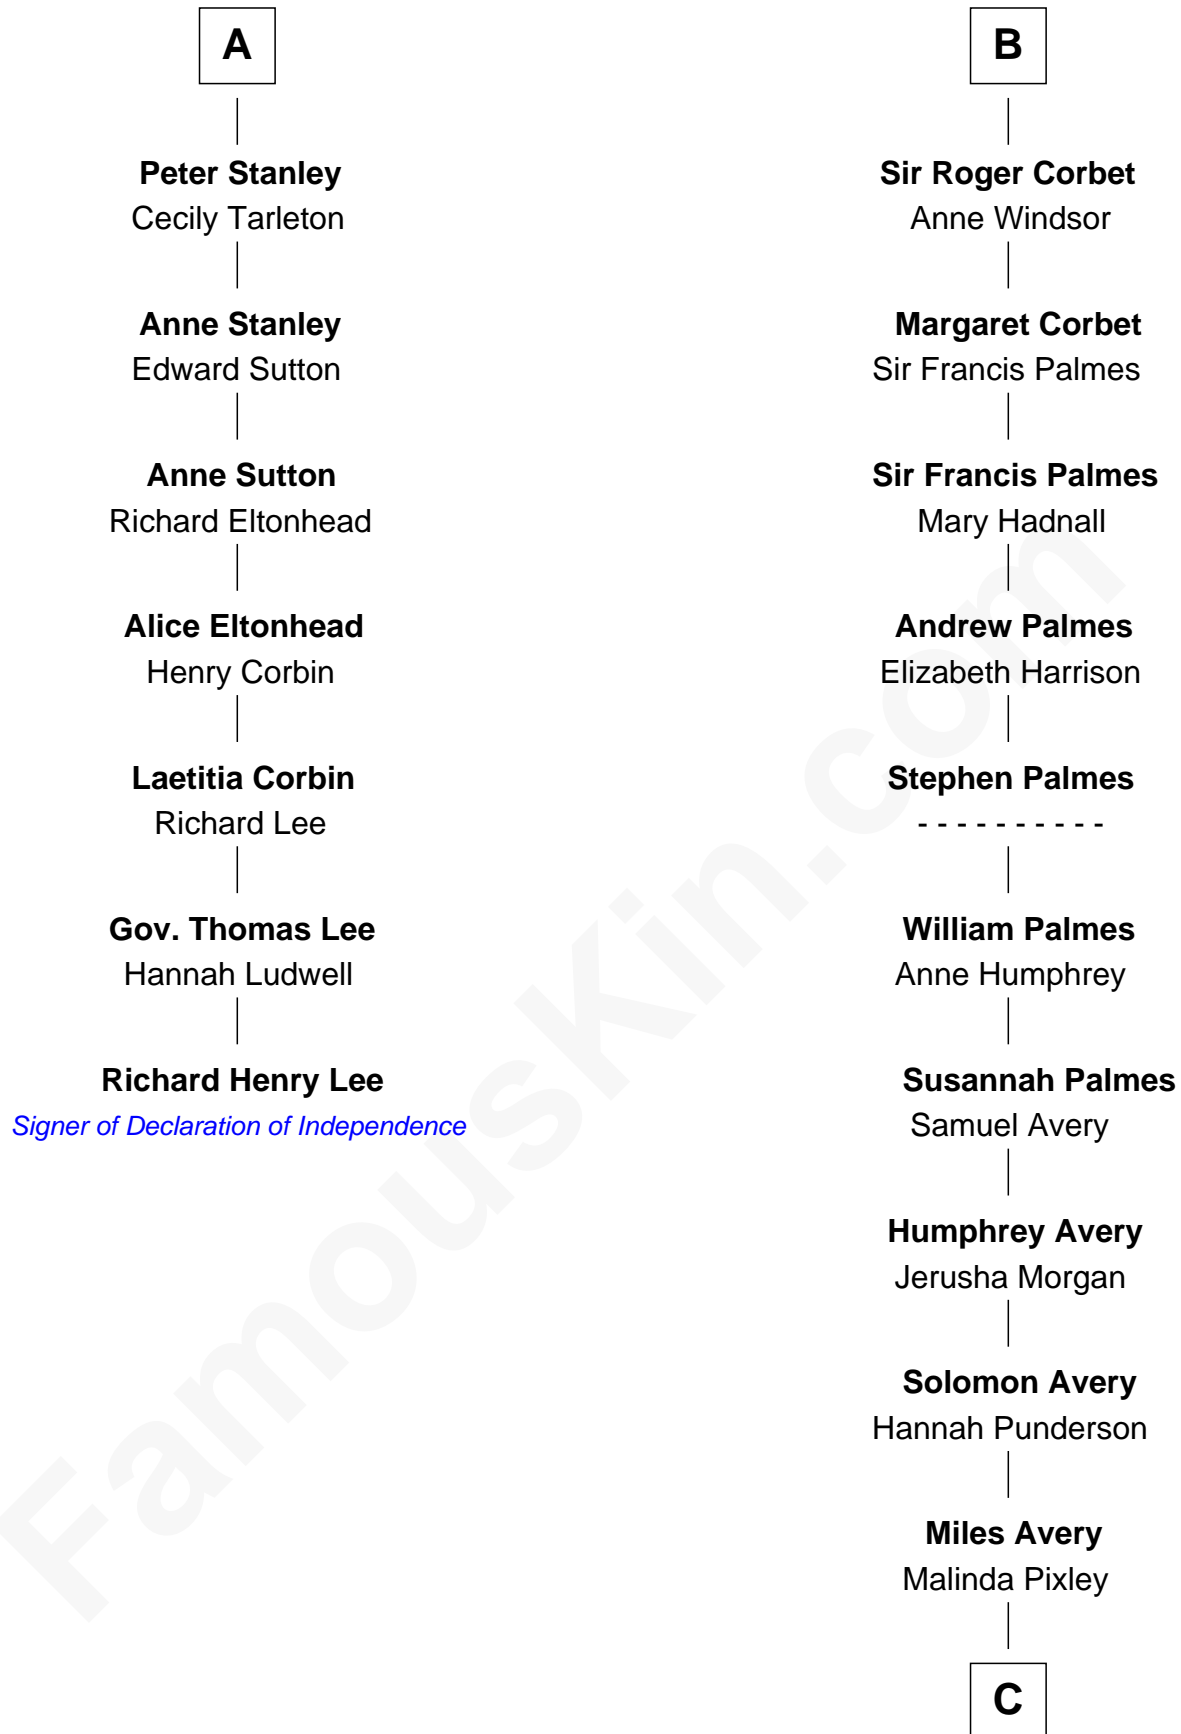

## Relationship Chart of

### Richard Henry Lee

*Signer of the Declaration of Independence*

13th cousin 6 times removed of

### John D. Rockefeller

*Founder of the Standard Oil Company*

**C**

—  
**Lucy Avery**

Godfrey Lewis Rockefeller

—  
**William Avery Rockefeller**

Eliza Davison

—  
**John D. Rockefeller**