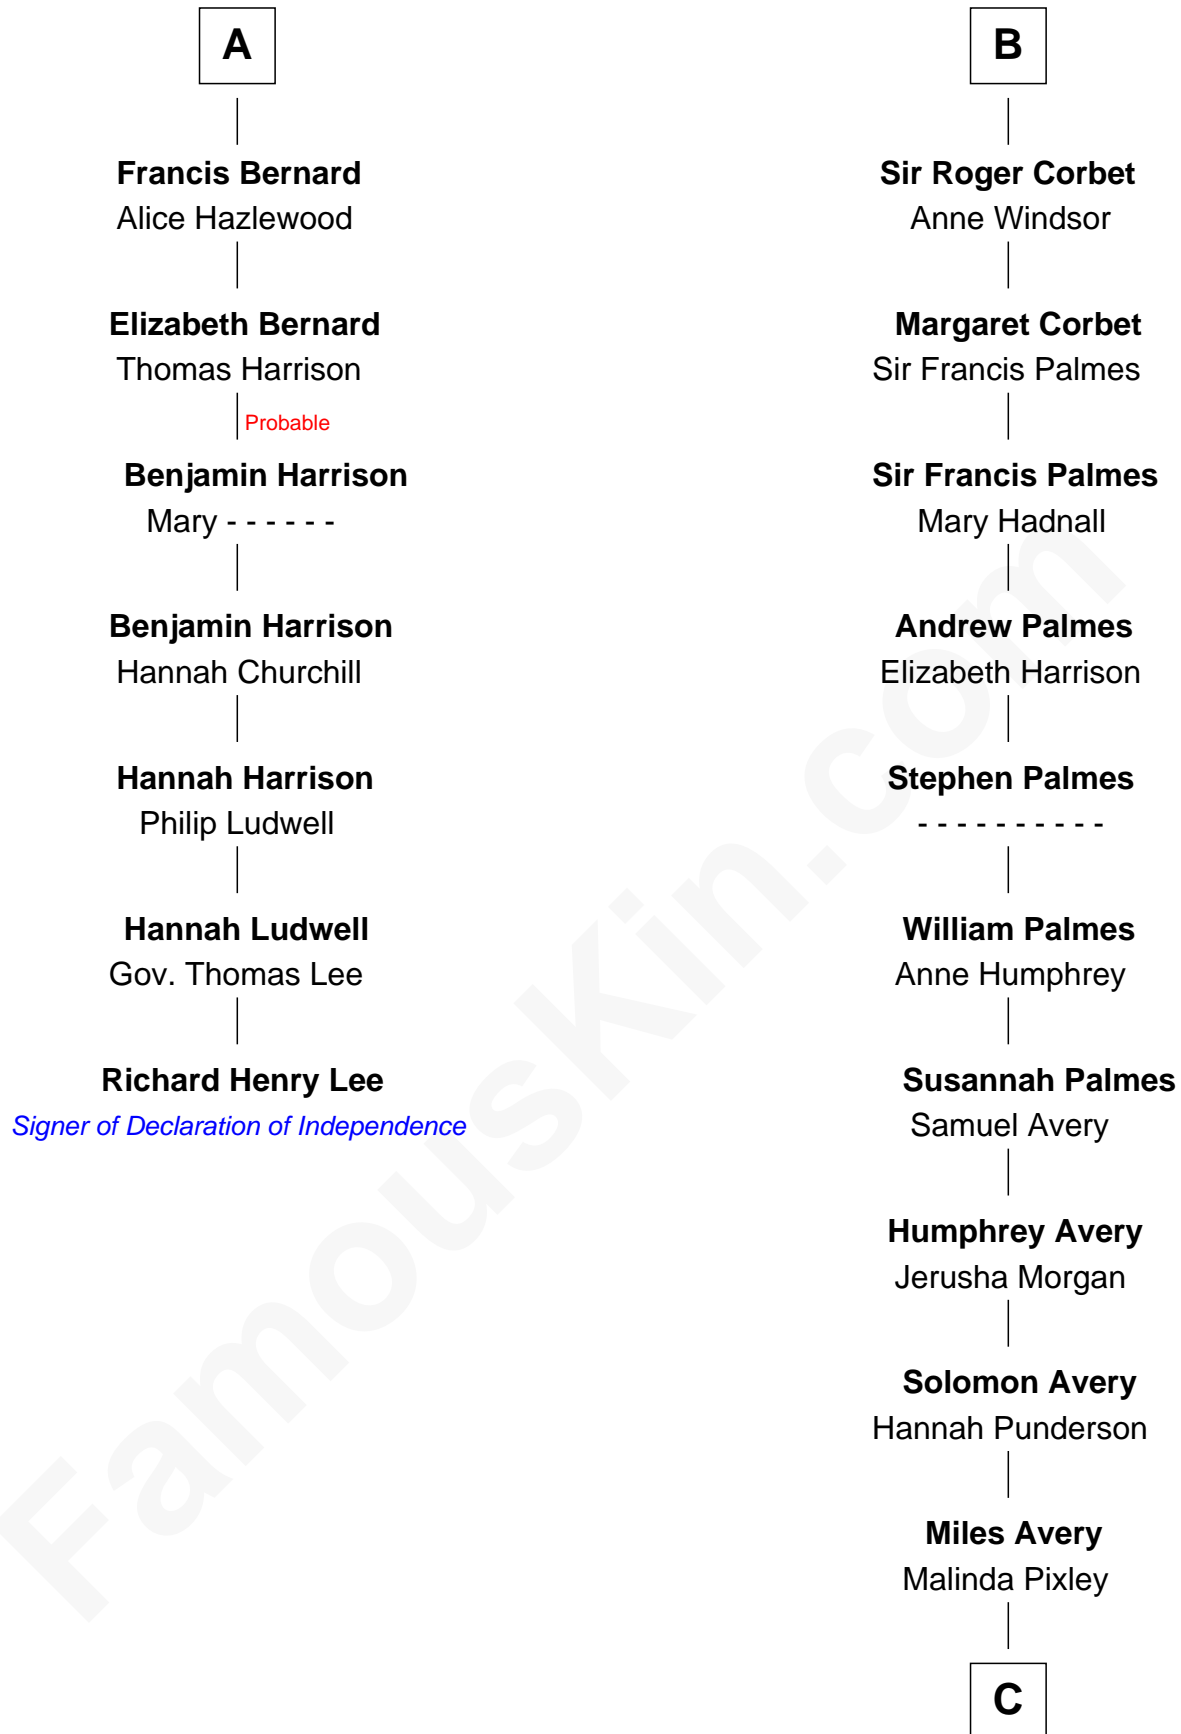

FamousKin.com

Relationship Chart of

Richard Henry Lee

Signer of the Declaration of Independence

13th cousin 6 times removed of

John D. Rockefeller

Founder of the Standard Oil Company

Margaret de Audley

Ralph de Stafford

C

—
Lucy Avery

Godfrey Lewis Rockefeller

—
William Avery Rockefeller

Eliza Davison

—
John D. Rockefeller

Founder of the Standard Oil Company