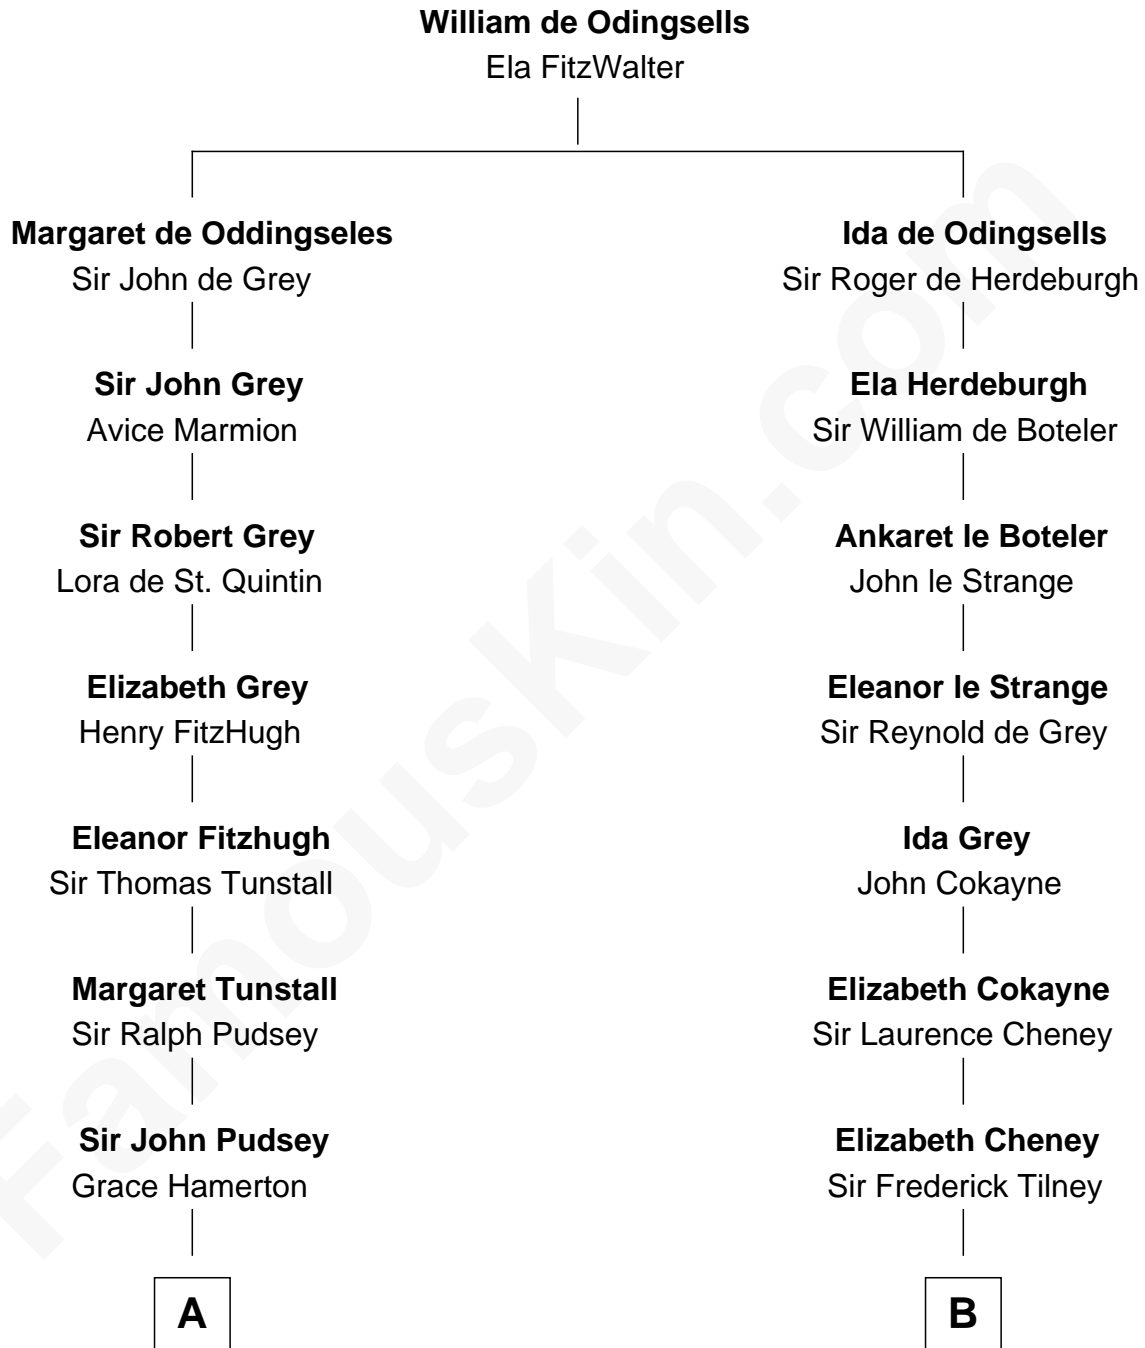

FamousKin.com

Relationship Chart of

Richard Henry Lee

Signer of the Declaration of Independence

17th cousin 4 times removed of

John D. Rockefeller

Founder of the Standard Oil Company

C

|
Solomon Avery
Hannah Punderson

|
Miles Avery
Malinda Pixley

|
Lucy Avery
Godfrey Lewis Rockefeller

|
William Avery Rockefeller
Eliza Davison

|
John D. Rockefeller
Founder of the Standard Oil Company

FamousKin.com