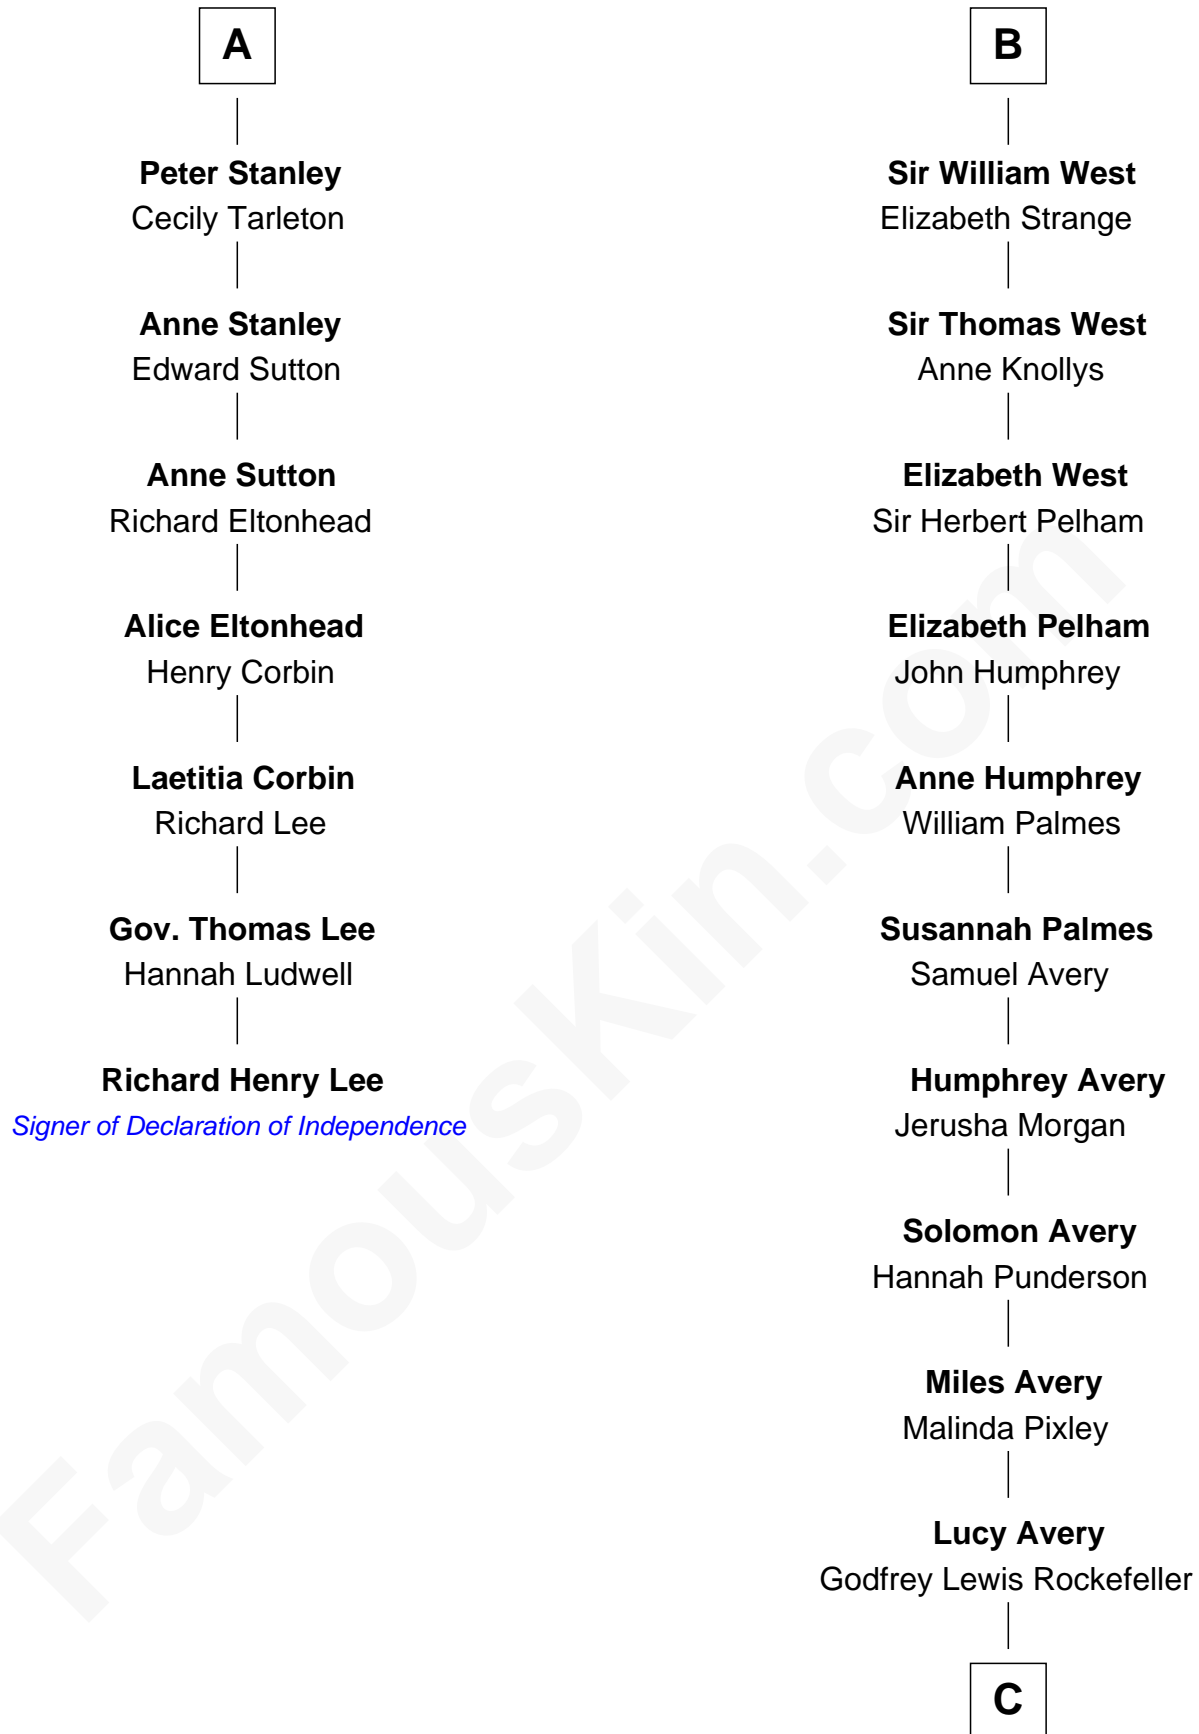

## Relationship Chart of

### Richard Henry Lee

*Signer of the Declaration of Independence*

13th cousin 5 times removed of

### John D. Rockefeller

*Founder of the Standard Oil Company*

**Sir Robert de Holland**

Maude la Zouche

C

William Avery Rockefeller

Eliza Davison

John D. Rockefeller

*Founder of the Standard Oil Company*

FamousKin.com