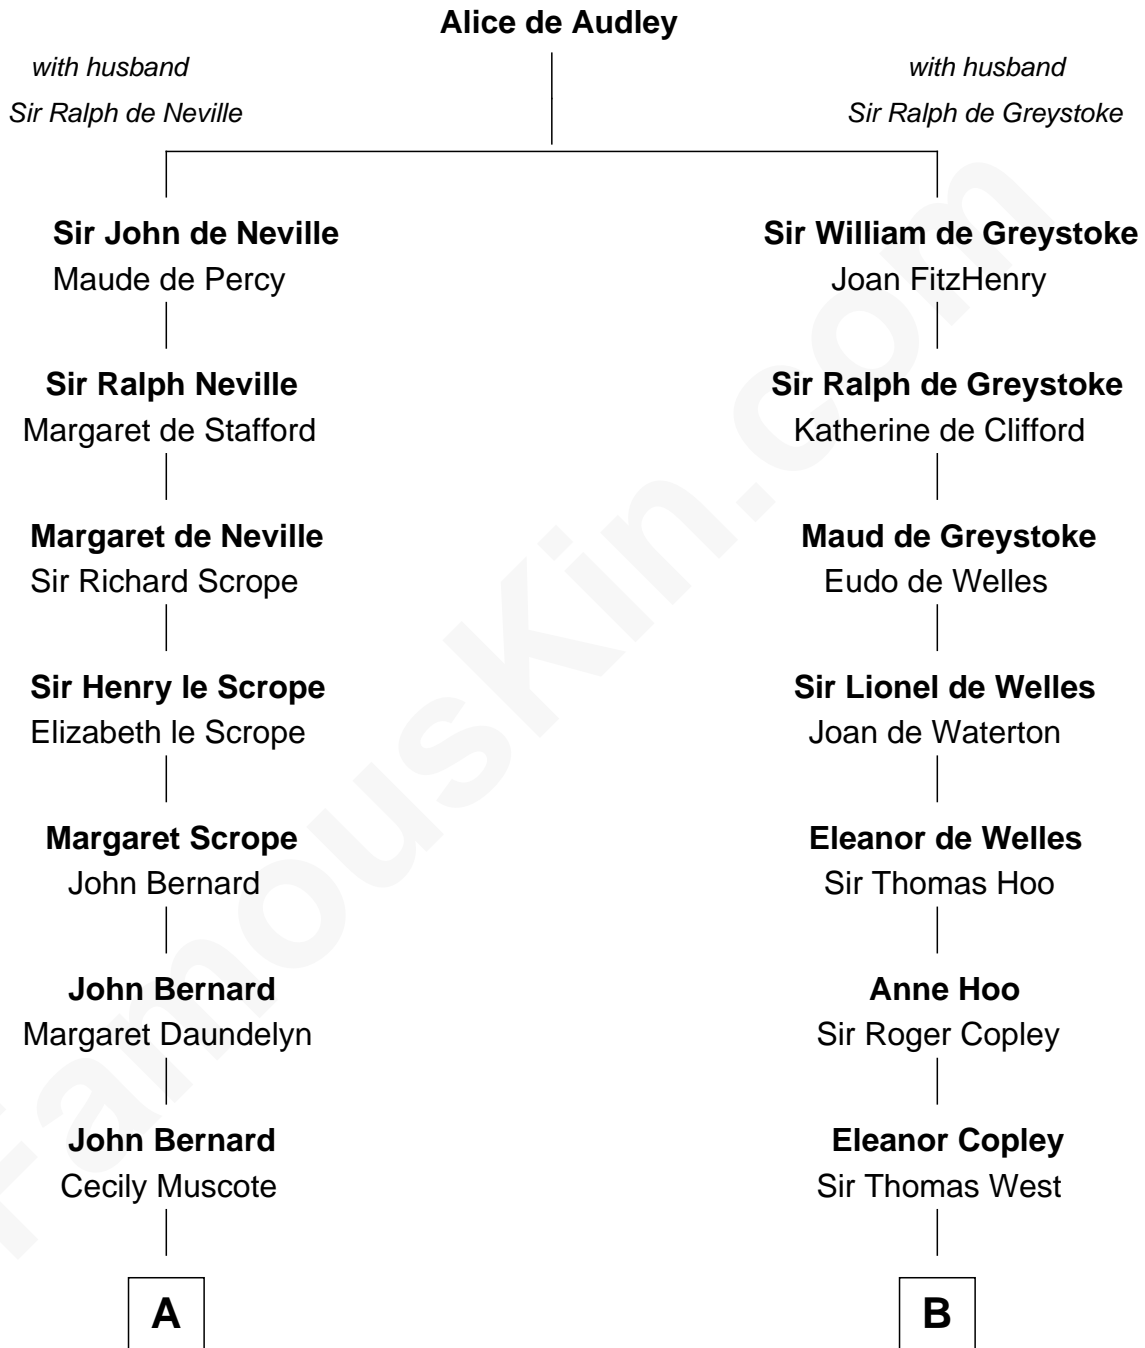

FamousKin.com

Relationship Chart of

Richard Henry Lee

Signer of the Declaration of Independence

13th cousin 8 times removed of

Nelson Rockefeller

41st U.S. Vice-President

C

—
Lucy Avery

Godfrey Lewis Rockefeller

—
William Avery Rockefeller

Eliza Davison

—
John Davison Rockefeller

Laura Celestia Spelman

—
John Davison Rockefeller

Abby Greene Aldrich

—
Nelson Rockefeller

41st U.S. Vice-President

FamousKin.com