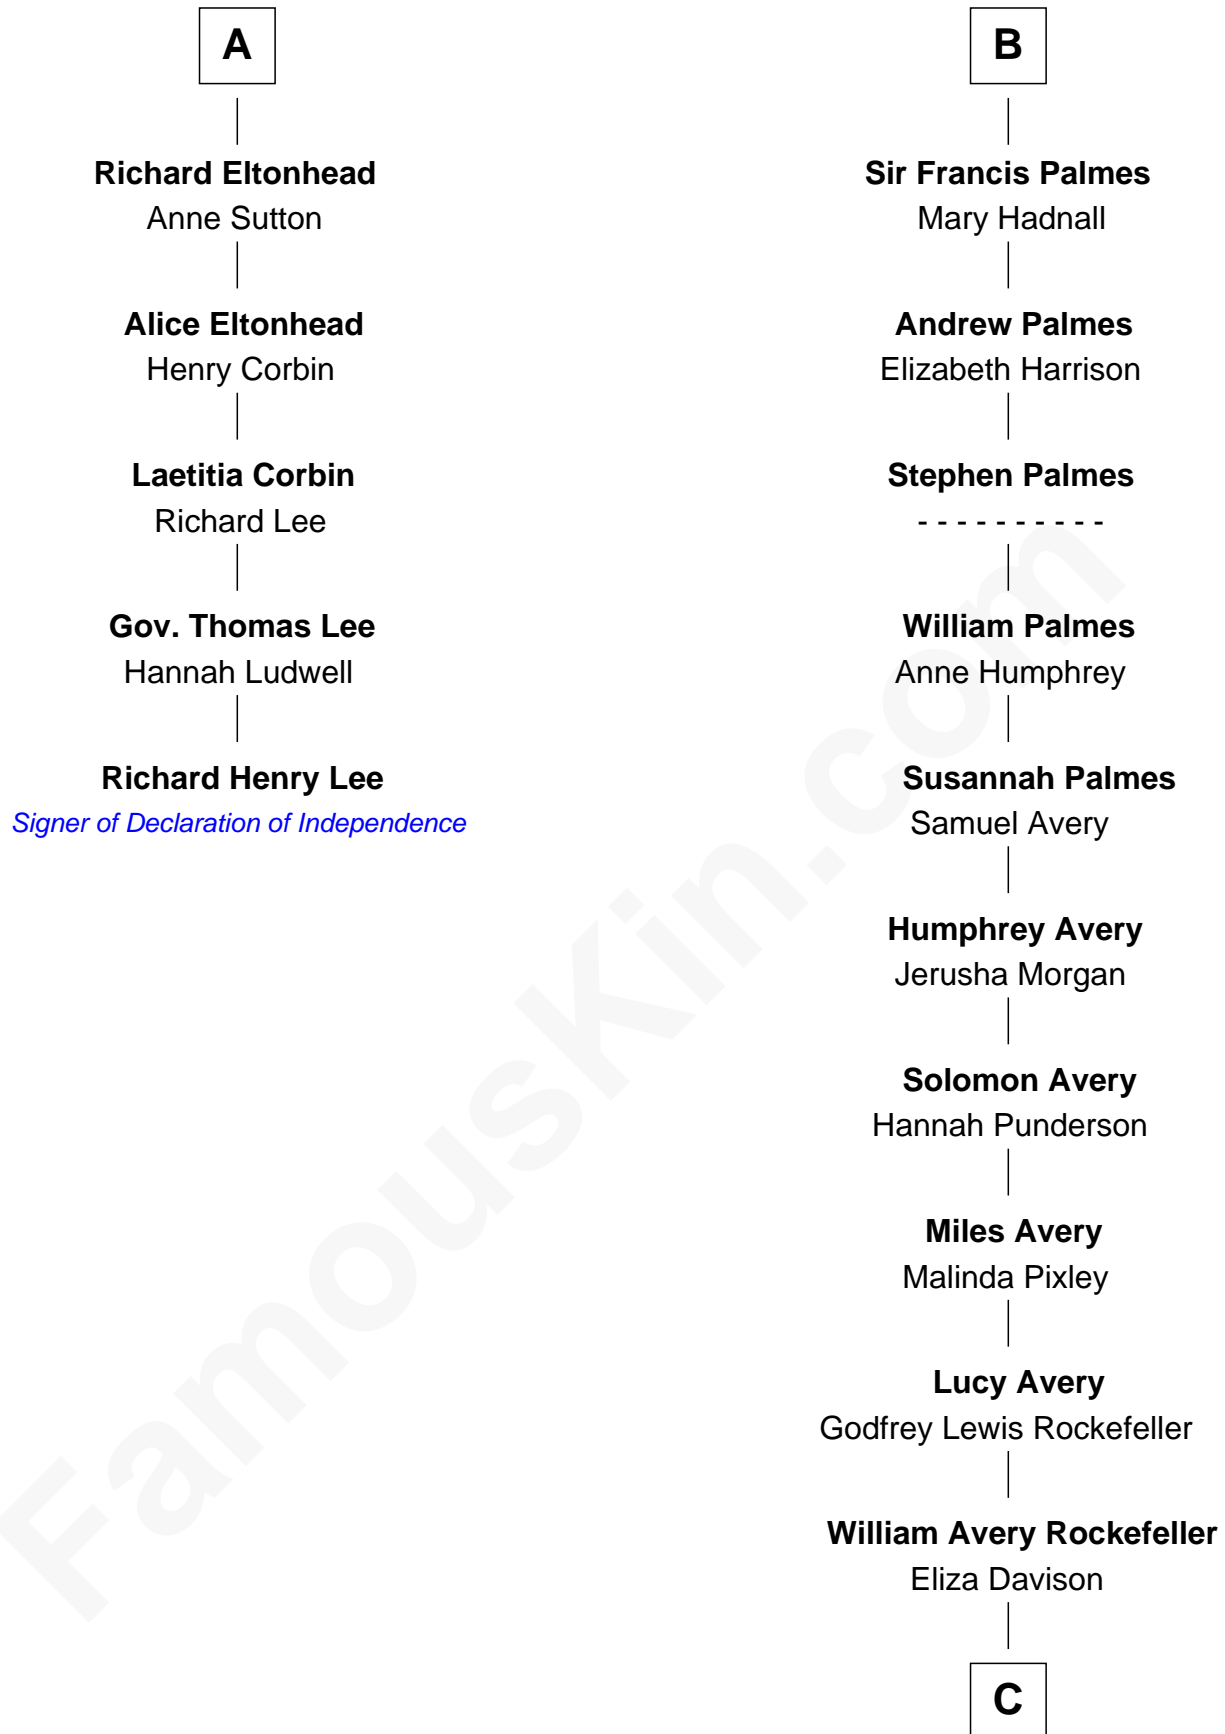

FamousKin.com

Relationship Chart of

Richard Henry Lee

Signer of the Declaration of Independence

11th cousin 8 times removed of

Nelson Rockefeller

41st U.S. Vice-President

Sir Richard Fitzalan

Joan Fitzalan

Sir William Beauchamp

Joan Beauchamp

James Butler

Elizabeth Butler

John Talbot

Ann Talbot

Sir Henry Vernon

Elizabeth Vernon

Sir Robert Corbet

Sir Roger Corbet

Anne Windsor

Margaret Corbet

Sir Francis Palmes

B

C

John Davison Rockefeller

Laura Celestia Spelman

John Davison Rockefeller

Abby Greene Aldrich

Nelson Rockefeller

41st U.S. Vice-President

FamousKin.com