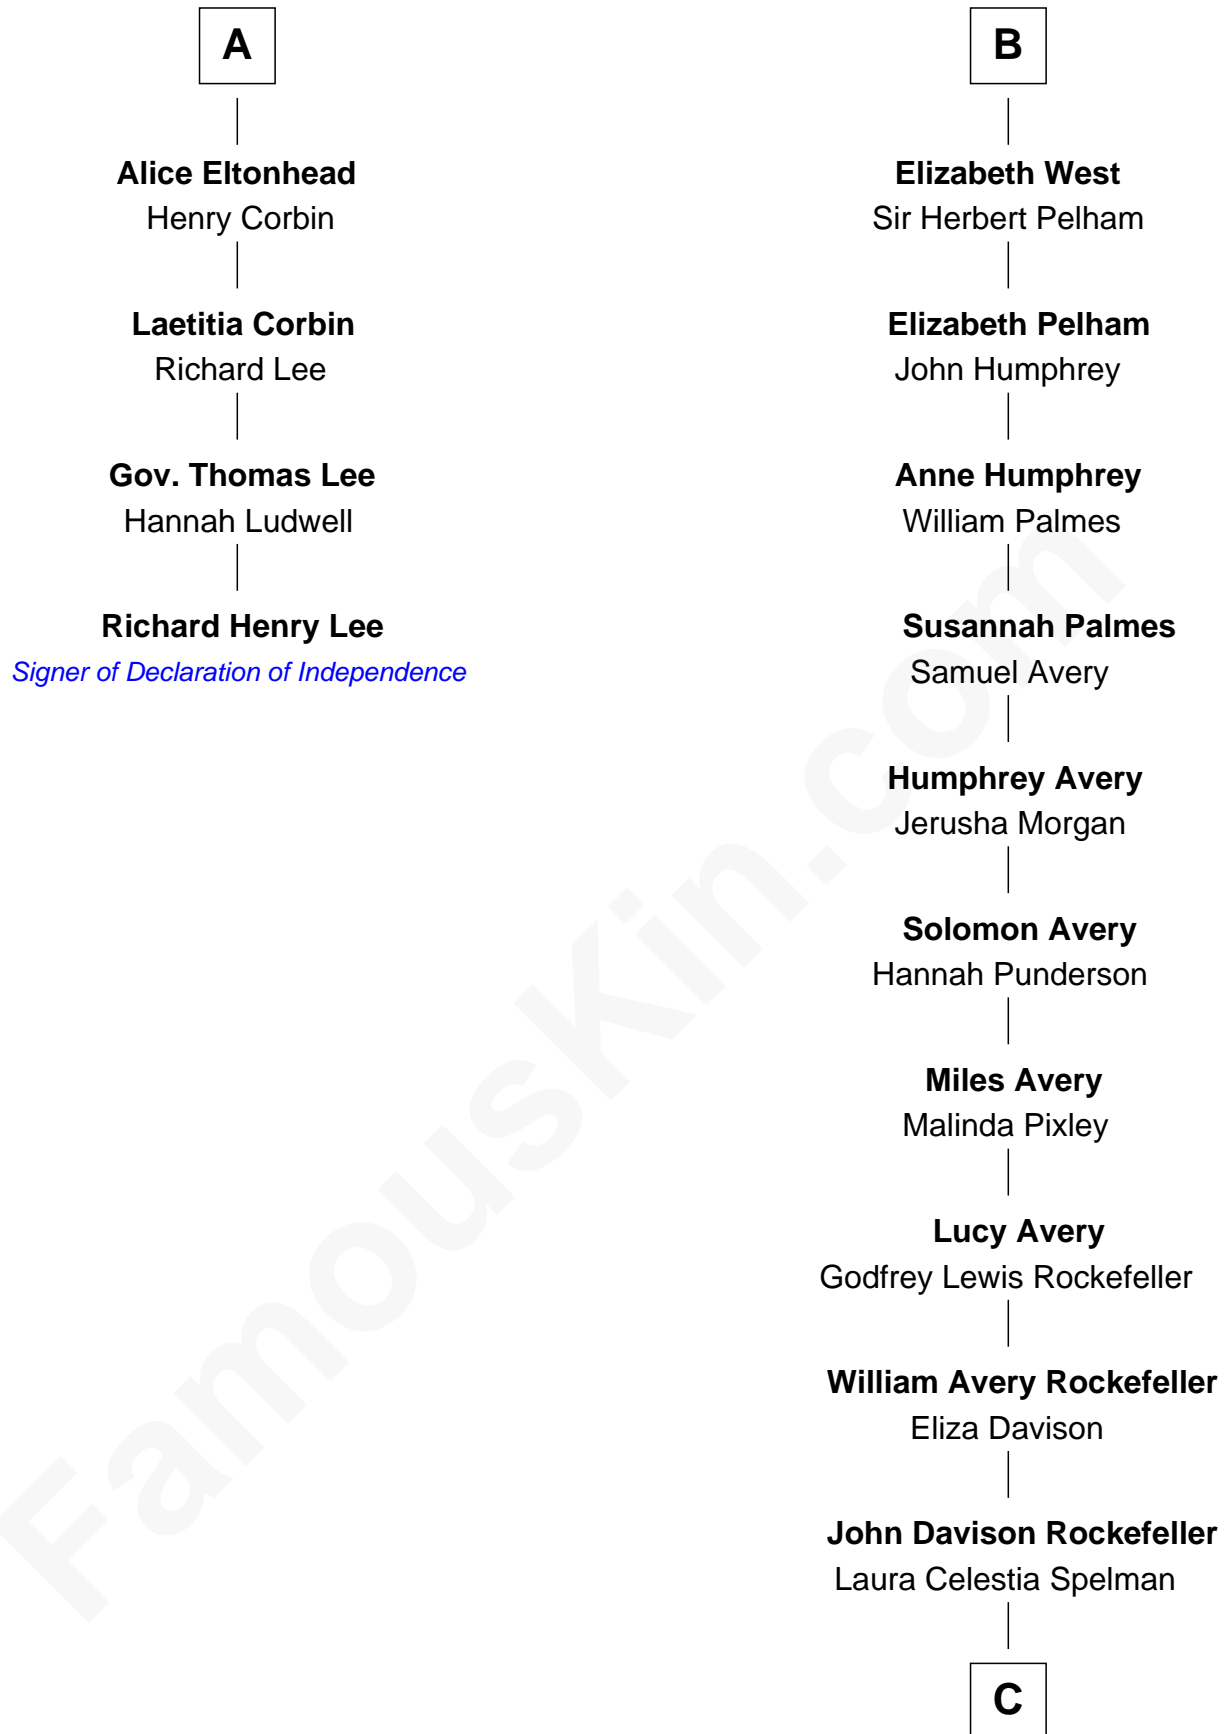

FamousKin.com

Relationship Chart of

Richard Henry Lee

Signer of the Declaration of Independence

10th cousin 8 times removed of

Nelson Rockefeller

41st U.S. Vice-President

C

John Davison Rockefeller

Abby Greene Aldrich

Nelson Rockefeller

41st U.S. Vice-President

FamousKin.com